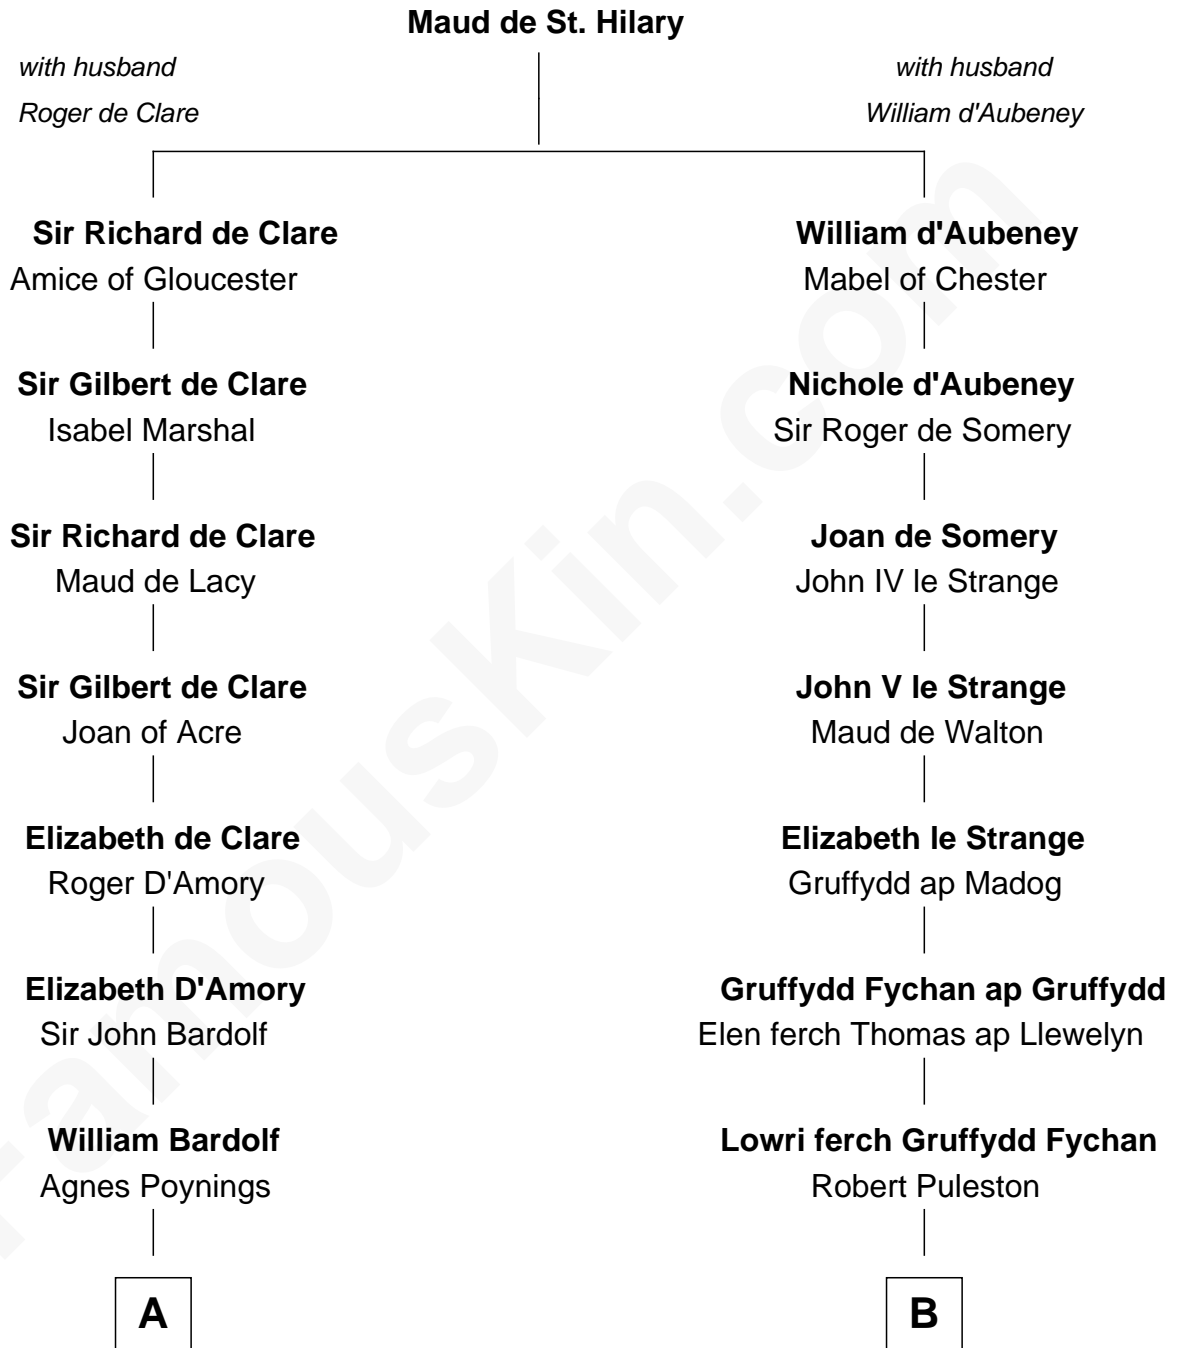

**FamousKin.com**  
**Relationship Chart of**  
**Charles Carnan Ridgely**  
*15th Governor of Maryland*

**17th cousin 3 times removed of**  
**General William Whipple**  
*Signer of the Declaration of Independence*

**C**

—  
**John Howard**

Mary Warfield

—  
**Rachel Howard**

Col. Charles Ridgely

—  
**Achsah Ridgely**

Charles R. Carnan

—  
**Charles Carnan Ridgely**

*15th Governor of Maryland*

FamousKin.com