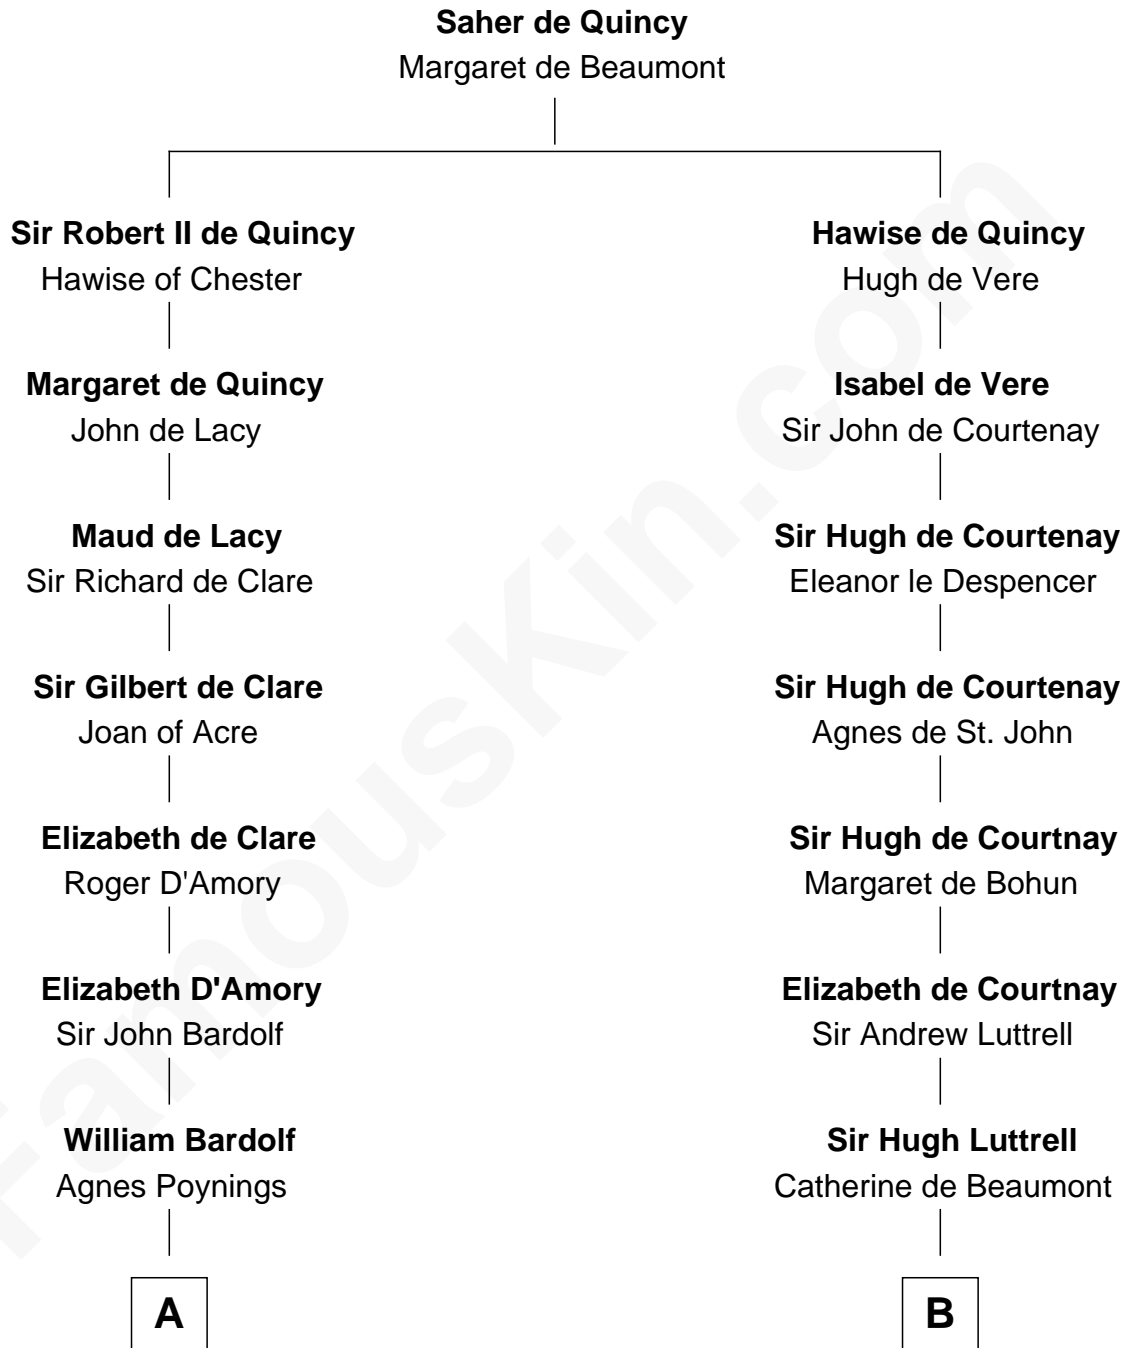

FamousKin.com
Relationship Chart of
Charles Carnan Ridgely
15th Governor of Maryland

18th cousin 2 times removed of
General William Whipple
Signer of the Declaration of Independence

FamousKin.com