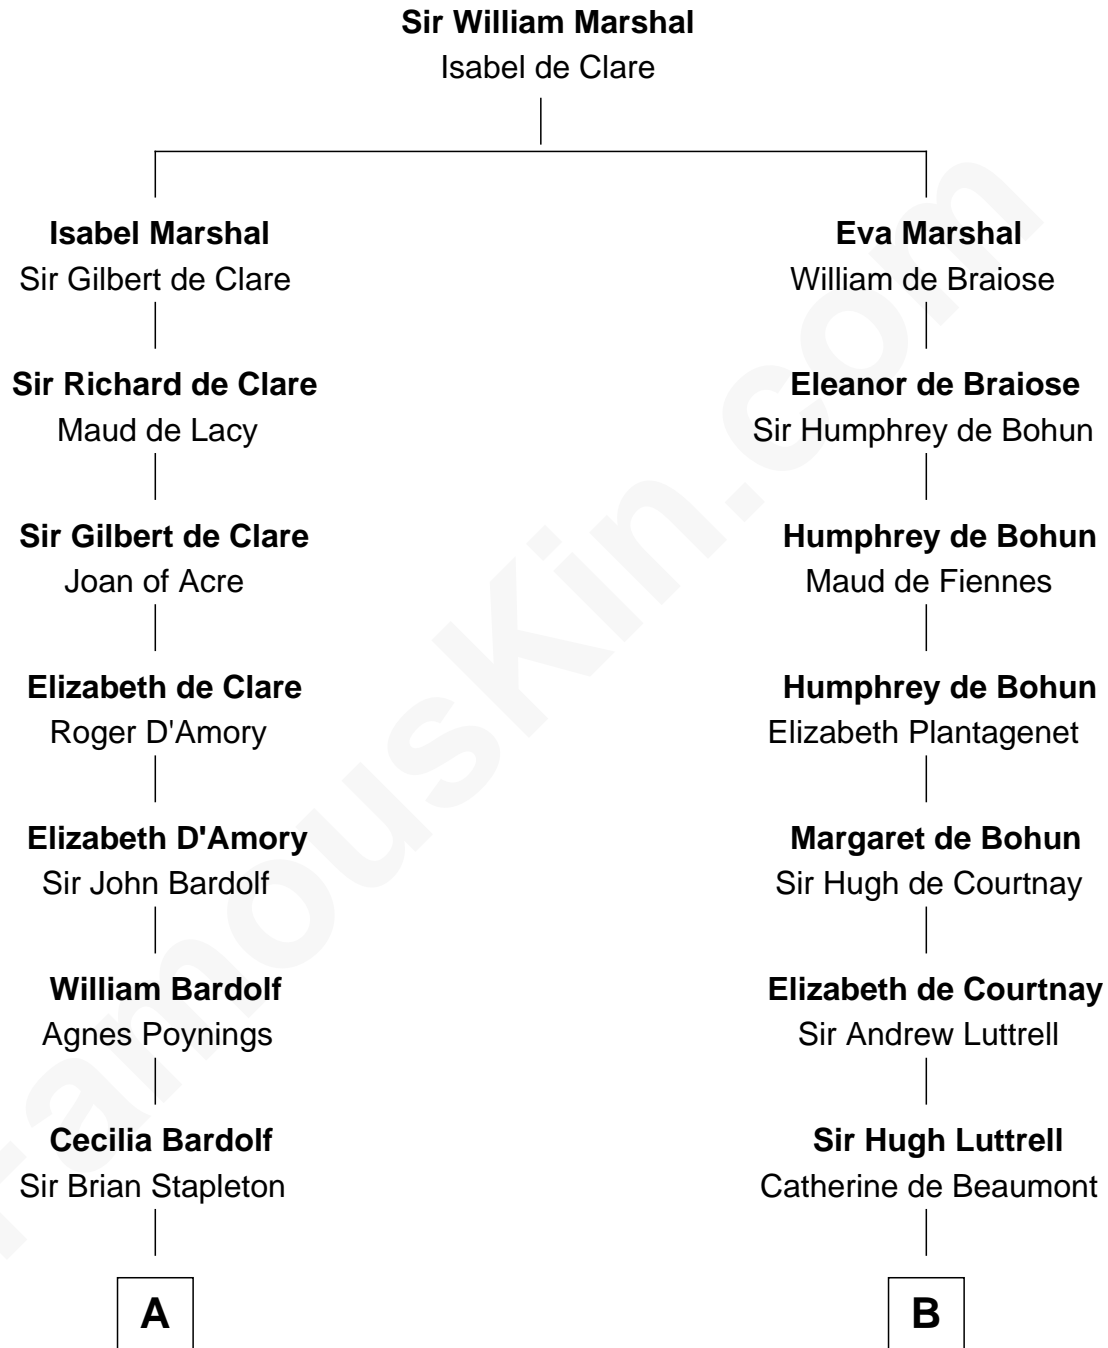

FamousKin.com

Relationship Chart of

Charles Carnan Ridgely

15th Governor of Maryland

18th cousin 1 time removed of

General William Whipple

Signer of the Declaration of Independence

C

Rachel Howard
Col. Charles Ridgely

Achsah Ridgely
Charles R. Carnan

Charles Carnan Ridgely
15th Governor of Maryland

D

William Whipple
Mary Cutts

General William Whipple
Signer of Declaration of Independence