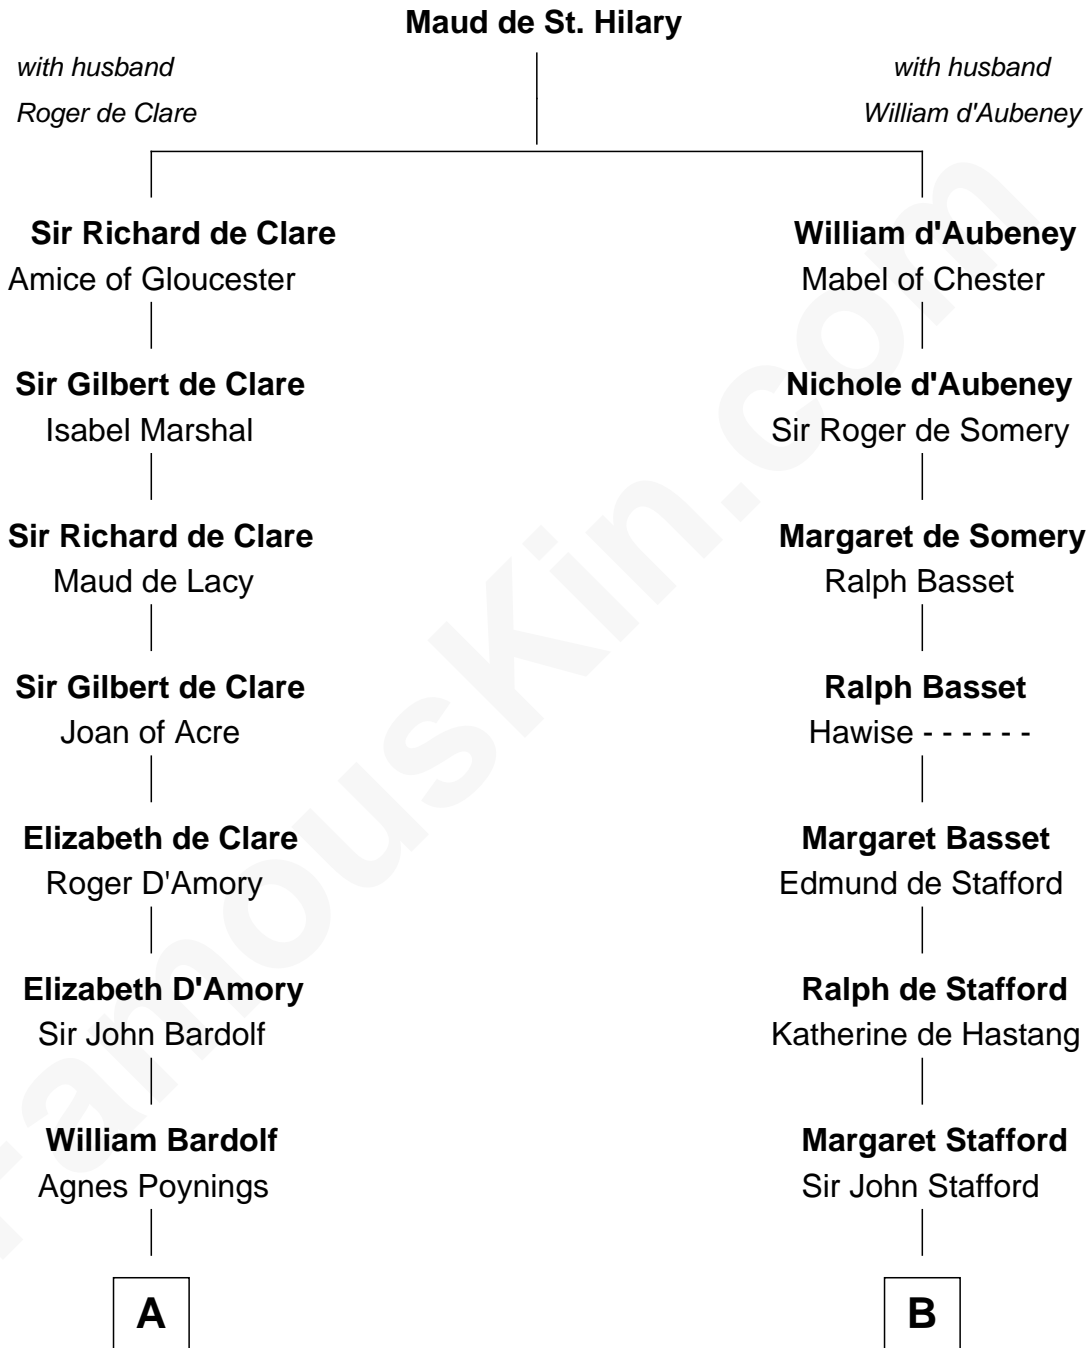

FamousKin.com
Relationship Chart of
Charles Carnan Ridgely
15th Governor of Maryland

20th cousin of

Robert Townsend

Member of the Culper Spy Ring during the American Revolution

C

John Howard

Mary Warfield

Rachel Howard

Col. Charles Ridgely

Achsah Ridgely

Charles R. Carnan

Charles Carnan Ridgely

15th Governor of Maryland

D

Audrey Almy

James Townsend

Jacob Townsend

Phoebe Seaman

Samuel Townsend

Sarah Stoddard

Robert Townsend

Spy known as "Culper Jr."