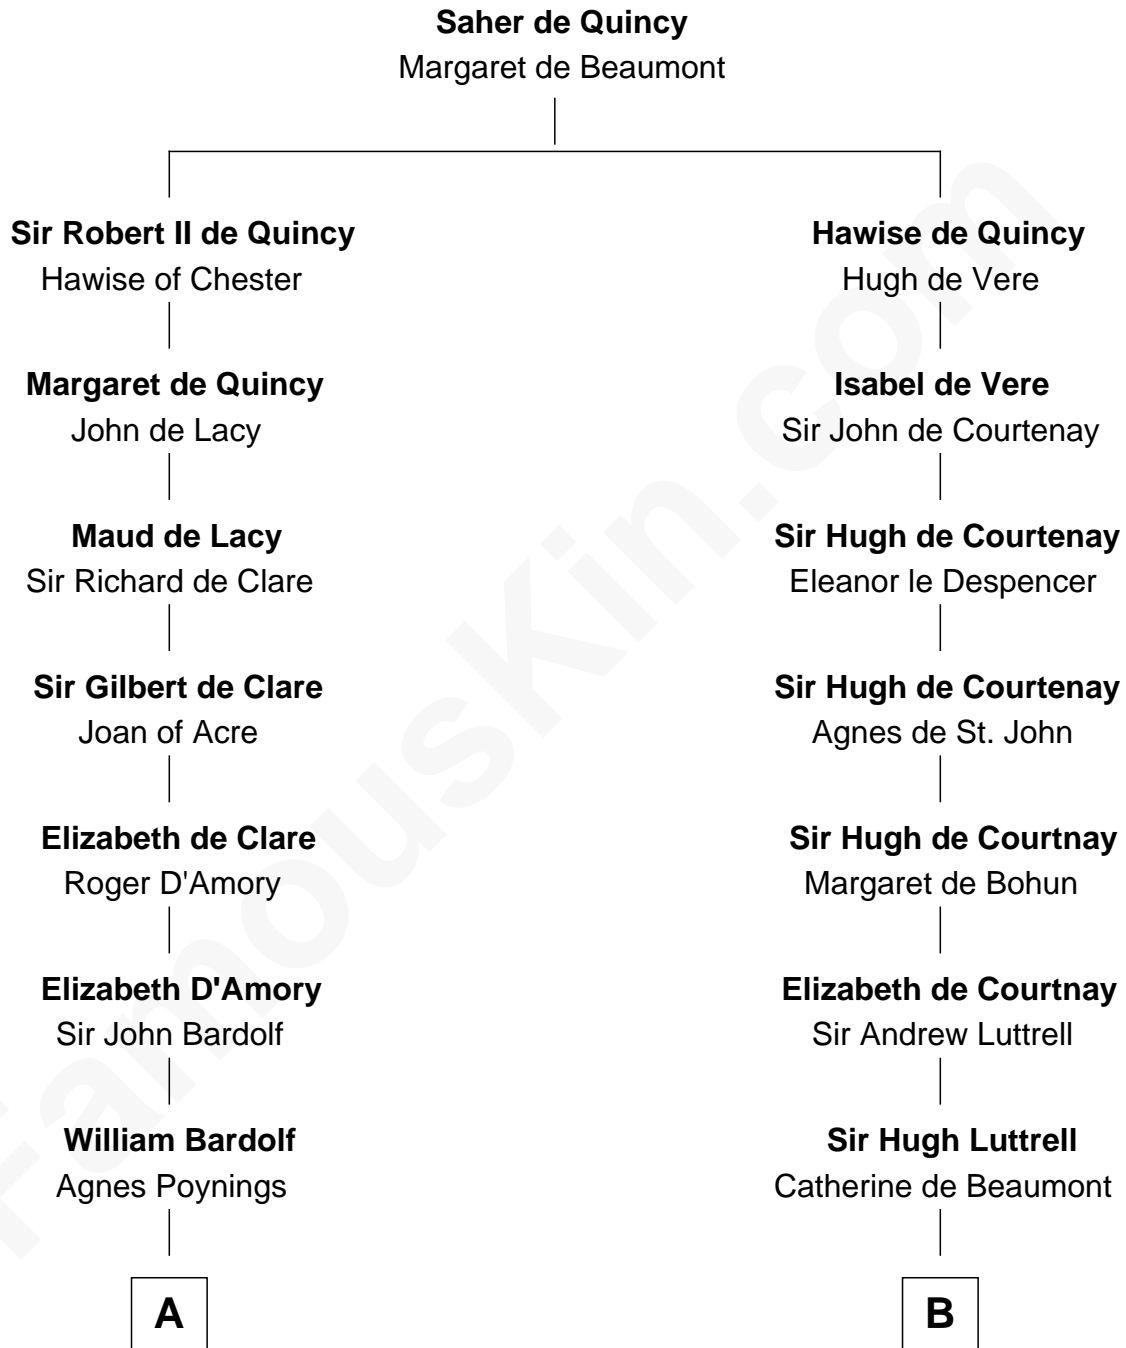

**FamousKin.com**  
**Relationship Chart of**  
**Charles Carnan Ridgely**  
*15th Governor of Maryland*

**17th cousin 3 times removed of**

**Caleb Brewster**

*Member of the Culper Spy Ring during the American Revolution*

**C**

—  
**John Howard**

Mary Warfield

—  
**Rachel Howard**

Col. Charles Ridgely

—  
**Achsah Ridgely**

Charles R. Carnan

—  
**Charles Carnan Ridgely**

*15th Governor of Maryland*