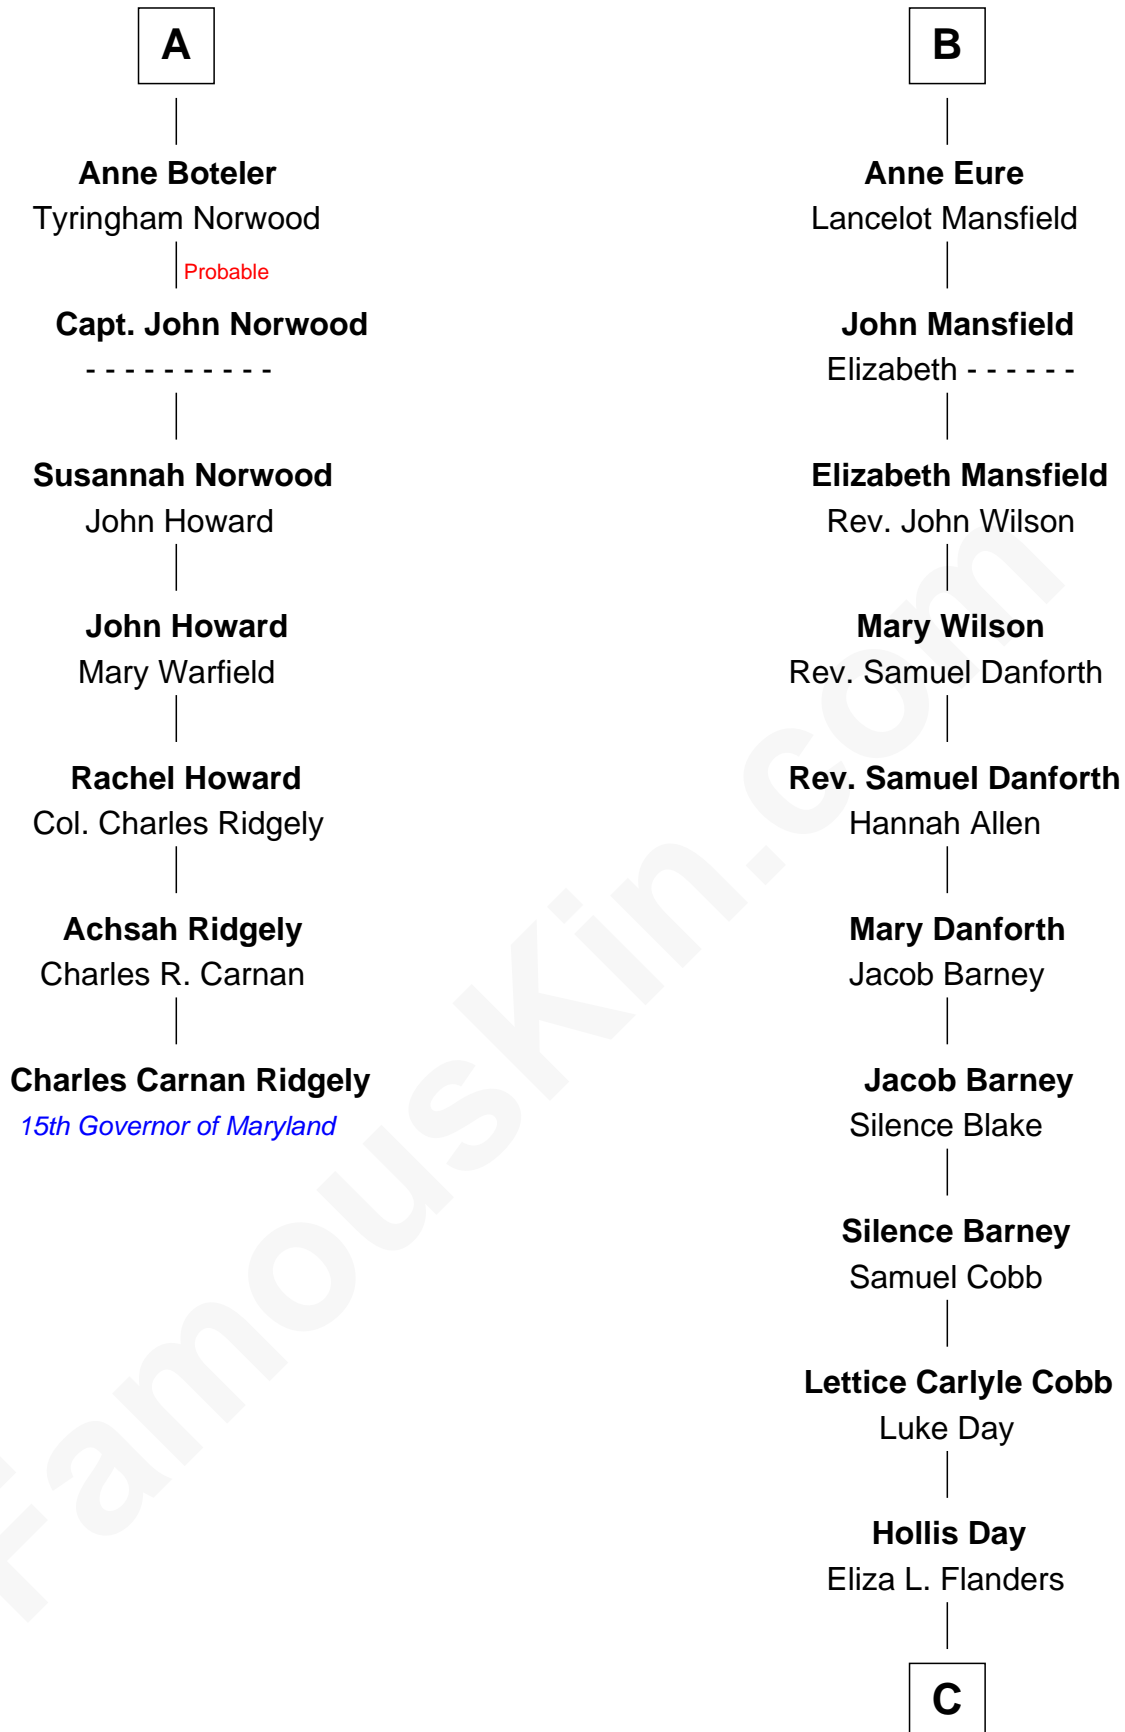

FamousKin.com
Relationship Chart of
Charles Carnan Ridgely
15th Governor of Maryland

13th cousin 6 times removed of
Sandra Day O'Connor
First Female U.S. Supreme Court Justice

C

Henry Clay Day
Alice Edith Hilton

Henry R. Day
Ada Mae Wilkey

Sandra Day O'Connor
U.S. Supreme Court Justice

FamousKin.com