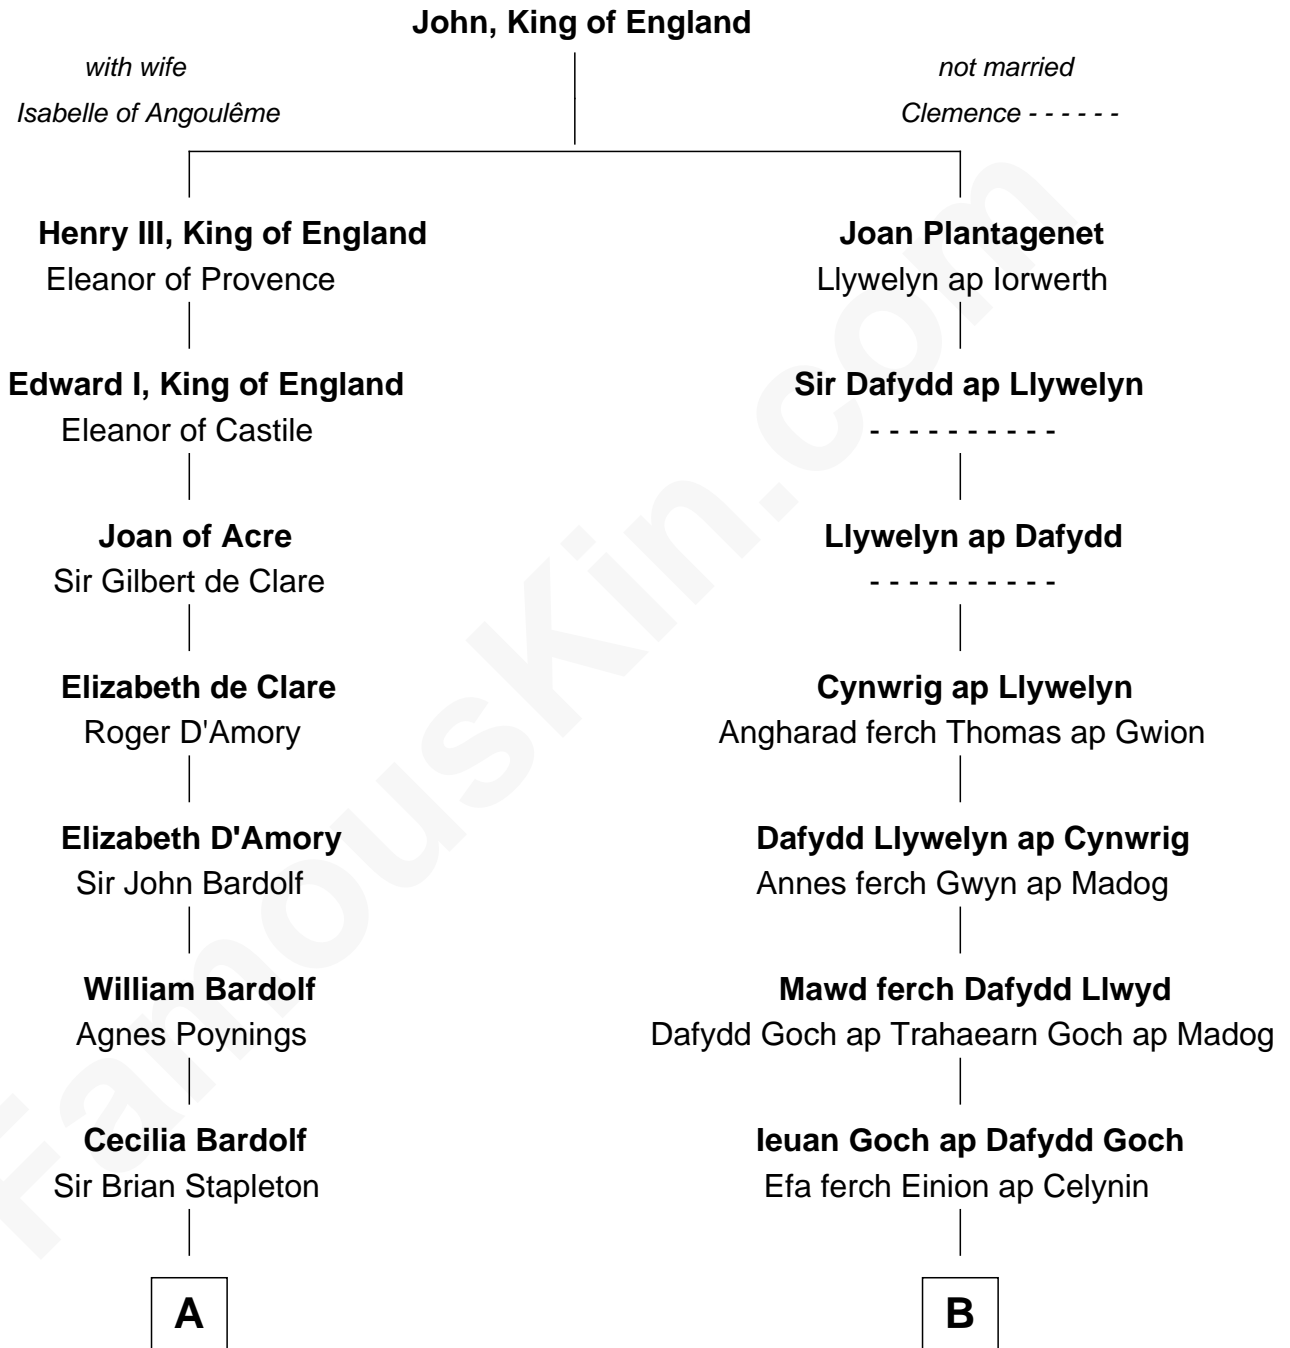

**FamousKin.com**  
**Relationship Chart of**  
**Charles Carnan Ridgely**  
*15th Governor of Maryland*

**17th cousin 2 times removed of**

**Elihu Yale**

*Benefactor and Namesake of Yale College*

**C**

—  
**Rachel Howard**  
Col. Charles Ridgely

—  
**Achsah Ridgely**  
Charles R. Carnan

—  
**Charles Carnan Ridgely**  
*15th Governor of Maryland*

FamousKin.com