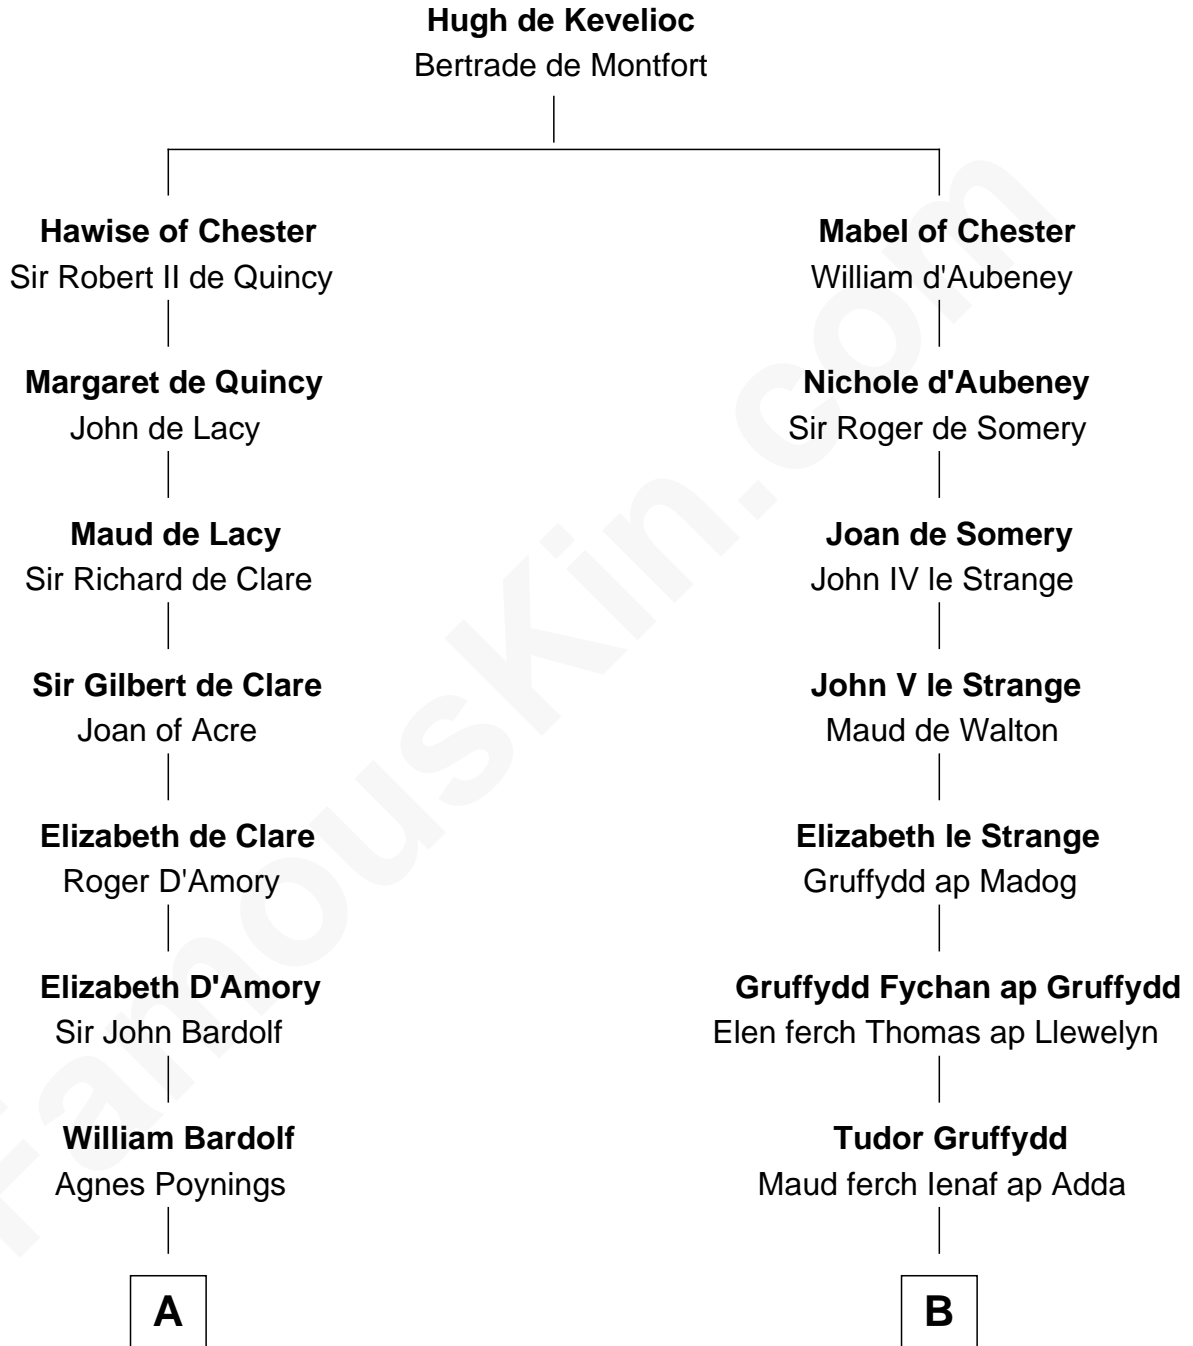

FamousKin.com
Relationship Chart of
Charles Carnan Ridgely
15th Governor of Maryland

14th cousin 6 times removed of

Elihu Yale

Benefactor and Namesake of Yale College

C

—
John Howard

Mary Warfield

—
Rachel Howard

Col. Charles Ridgely

—
Achsah Ridgely

Charles R. Carnan

—
Charles Carnan Ridgely

15th Governor of Maryland

FamousKin.com