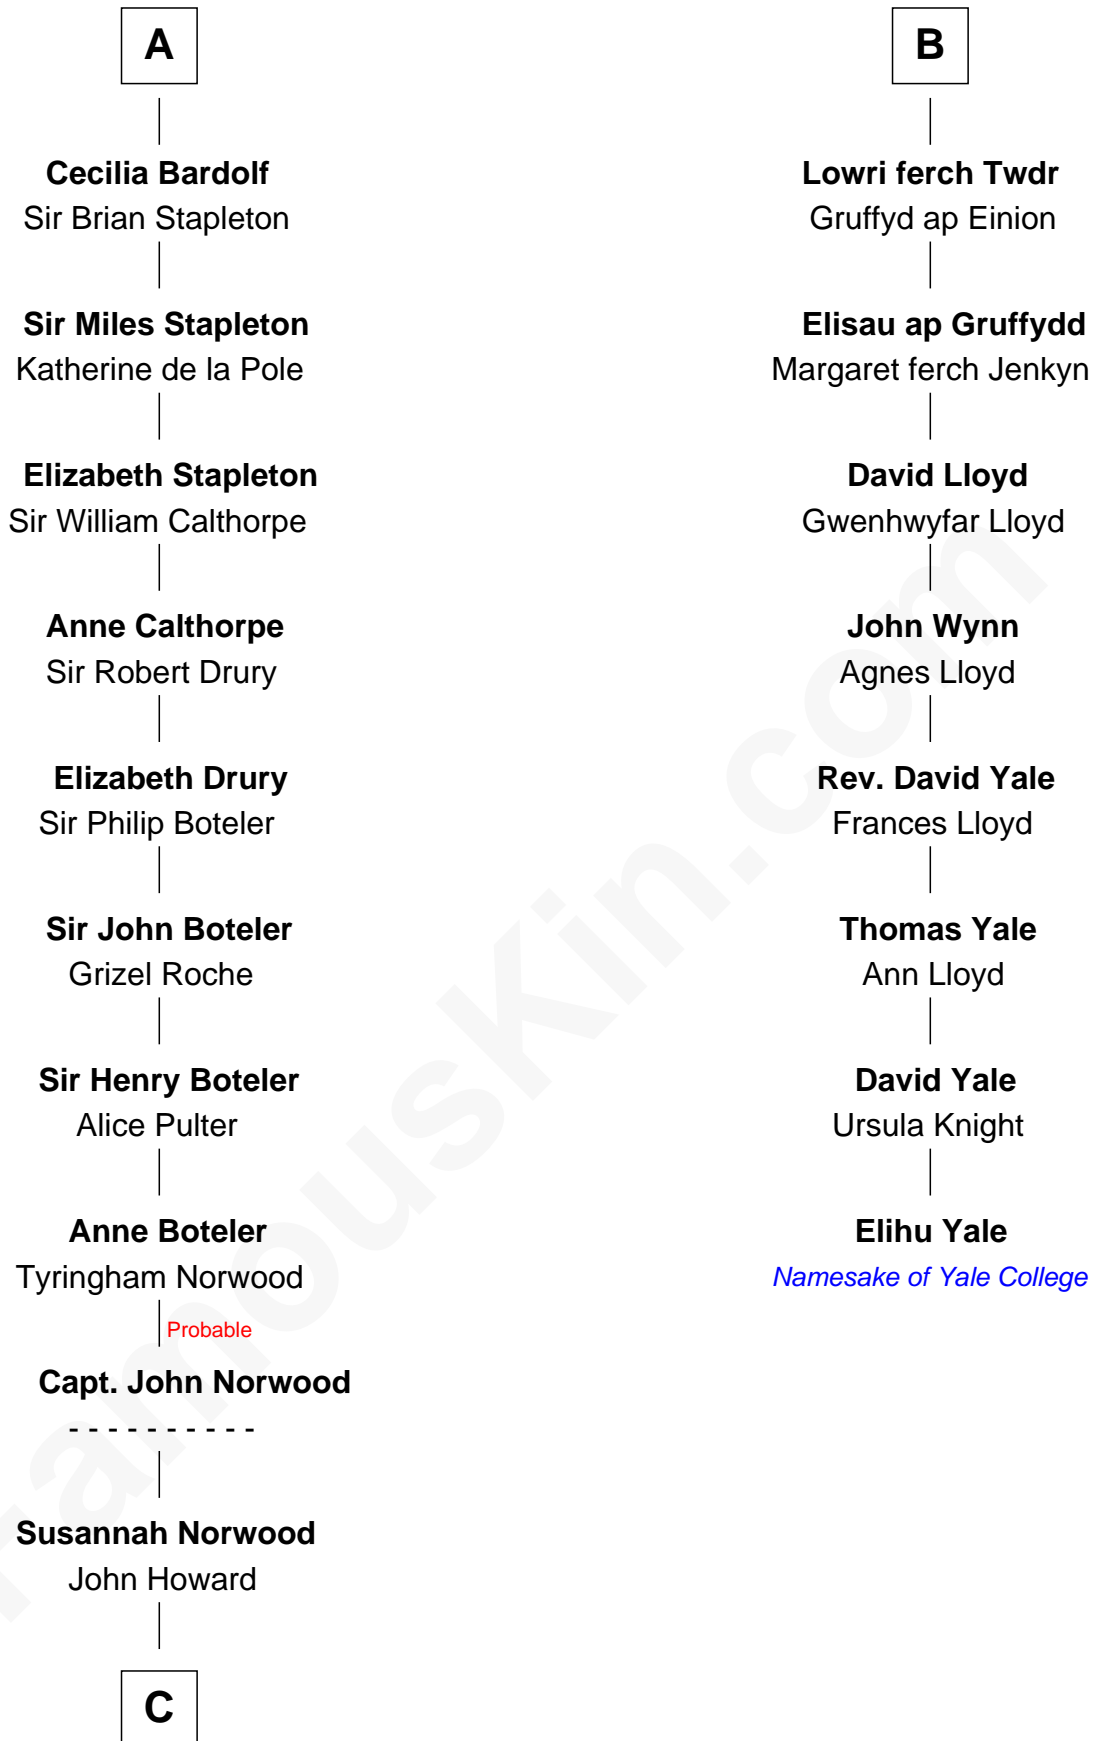

FamousKin.com
Relationship Chart of
Charles Carnan Ridgely
15th Governor of Maryland

14th cousin 6 times removed of

Elihu Yale

Benefactor and Namesake of Yale College

C

—
John Howard

Mary Warfield

—
Rachel Howard

Col. Charles Ridgely

—
Achsah Ridgely

Charles R. Carnan

—
Charles Carnan Ridgely

15th Governor of Maryland

FamousKin.com