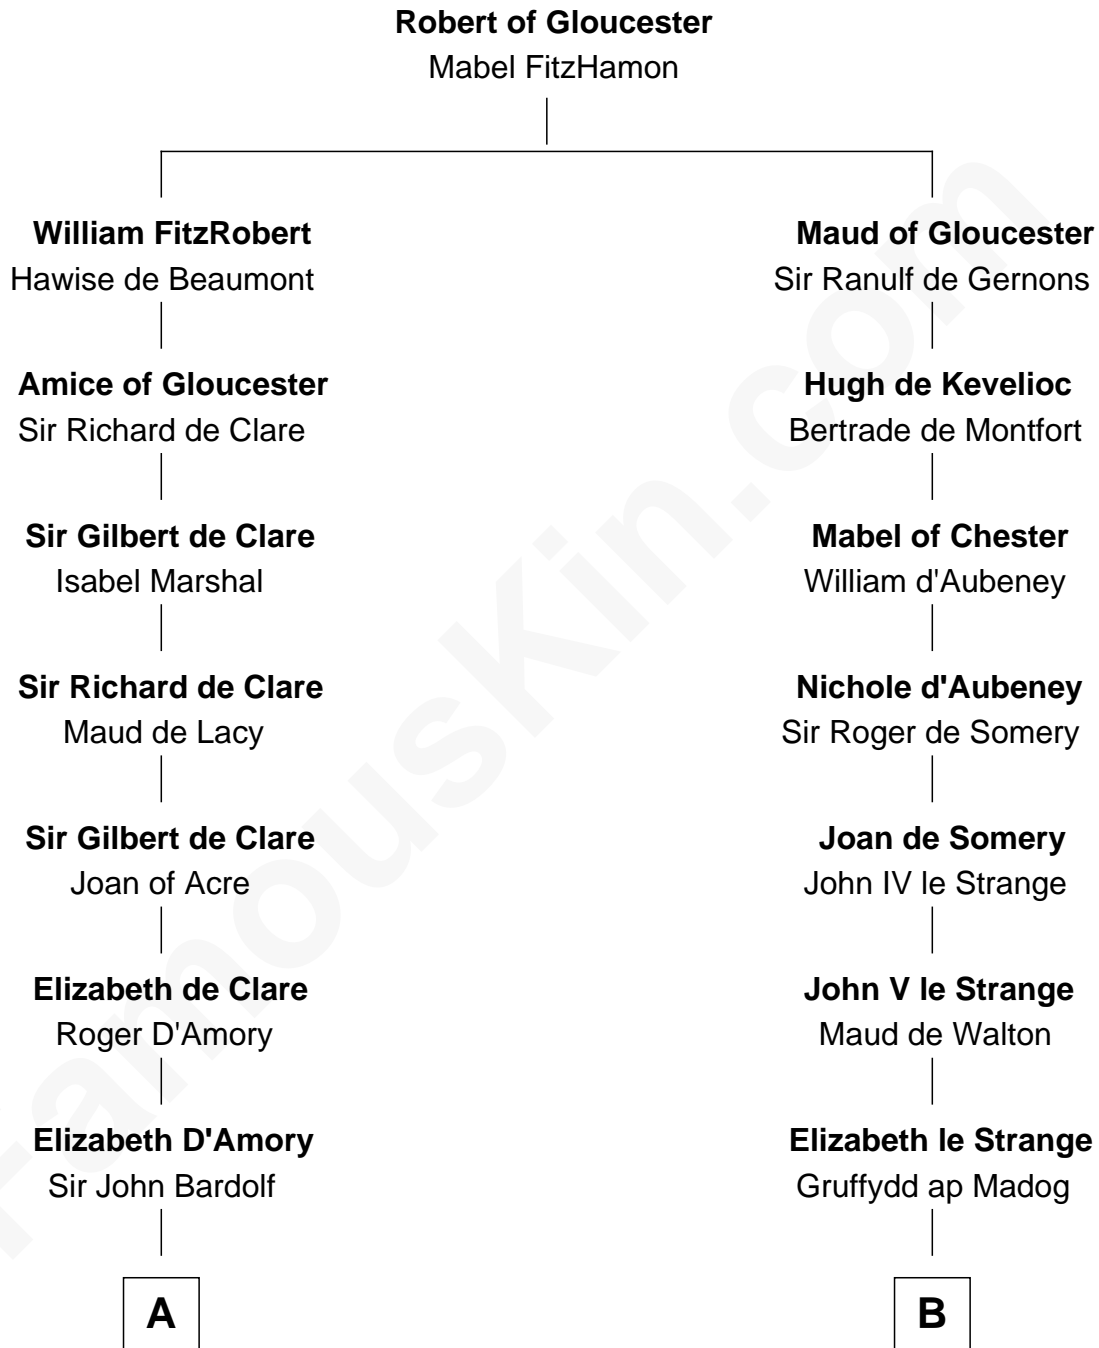

FamousKin.com
Relationship Chart of
Charles Carnan Ridgely
15th Governor of Maryland

16th cousin 5 times removed of

Elihu Yale

Benefactor and Namesake of Yale College

C

—
Susannah Norwood

John Howard

—
John Howard

Mary Warfield

—
Rachel Howard

Col. Charles Ridgely

—
Achsah Ridgely

Charles R. Carnan

—
Charles Carnan Ridgely

15th Governor of Maryland