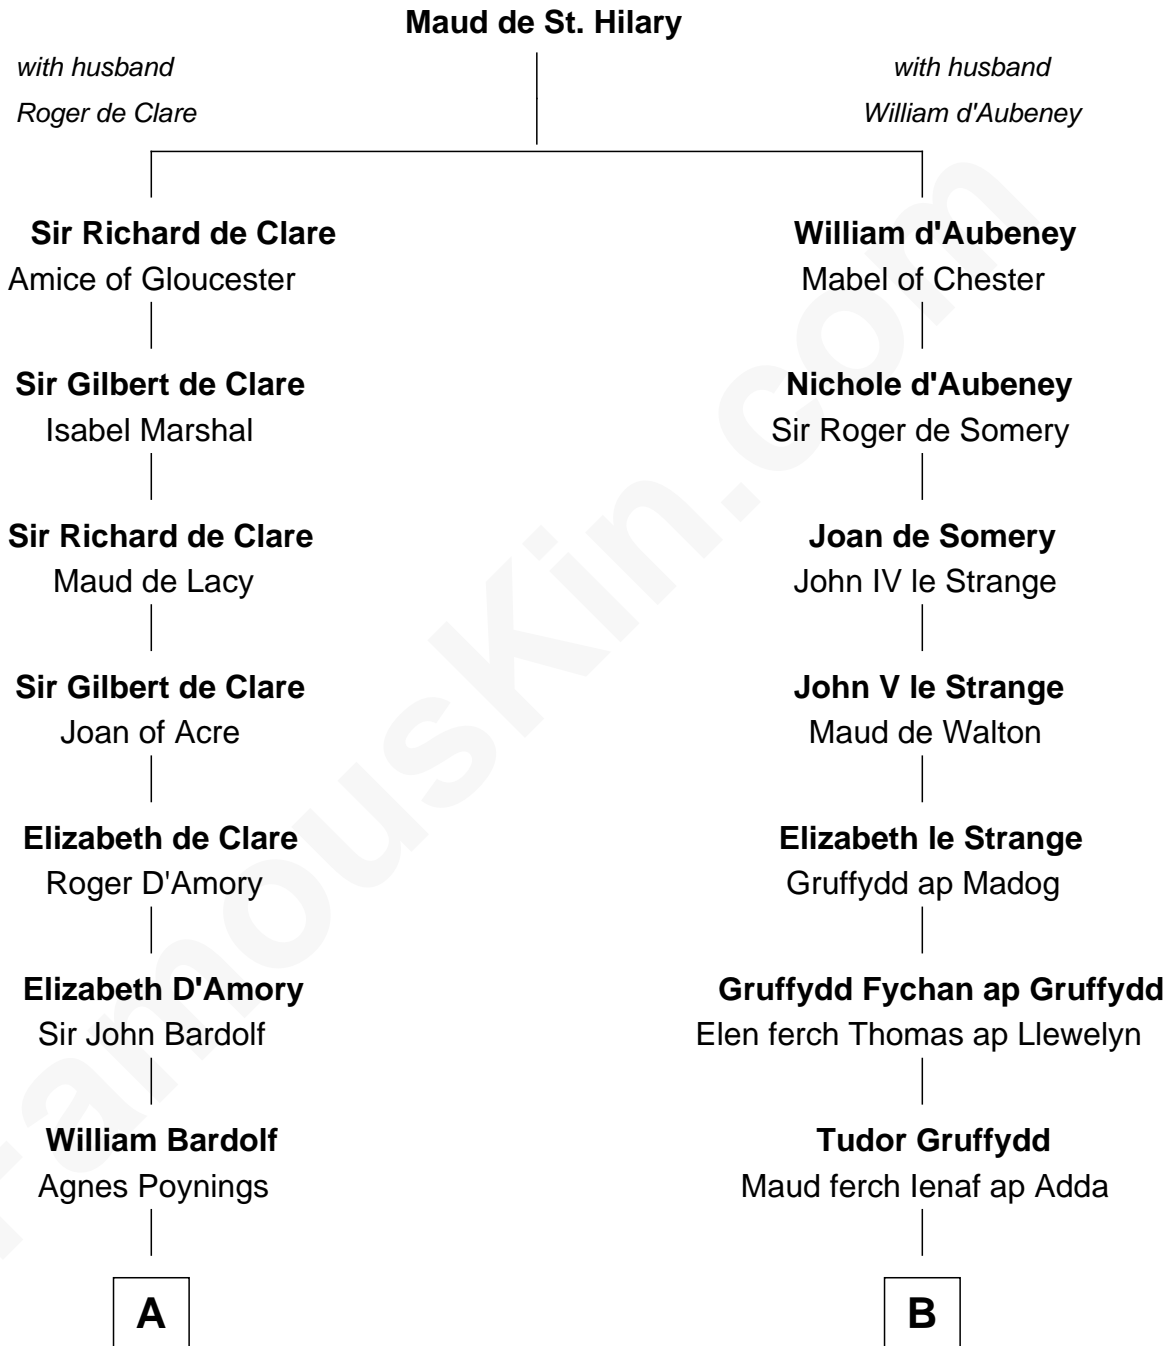

**FamousKin.com**  
**Relationship Chart of**  
**Charles Carnan Ridgely**  
*15th Governor of Maryland*

**14th cousin 6 times removed of**

**Elihu Yale**

*Benefactor and Namesake of Yale College*

**C**

—  
**John Howard**

Mary Warfield

—  
**Rachel Howard**

Col. Charles Ridgely

—  
**Achsah Ridgely**

Charles R. Carnan

—  
**Charles Carnan Ridgely**

*15th Governor of Maryland*

FamousKin.com