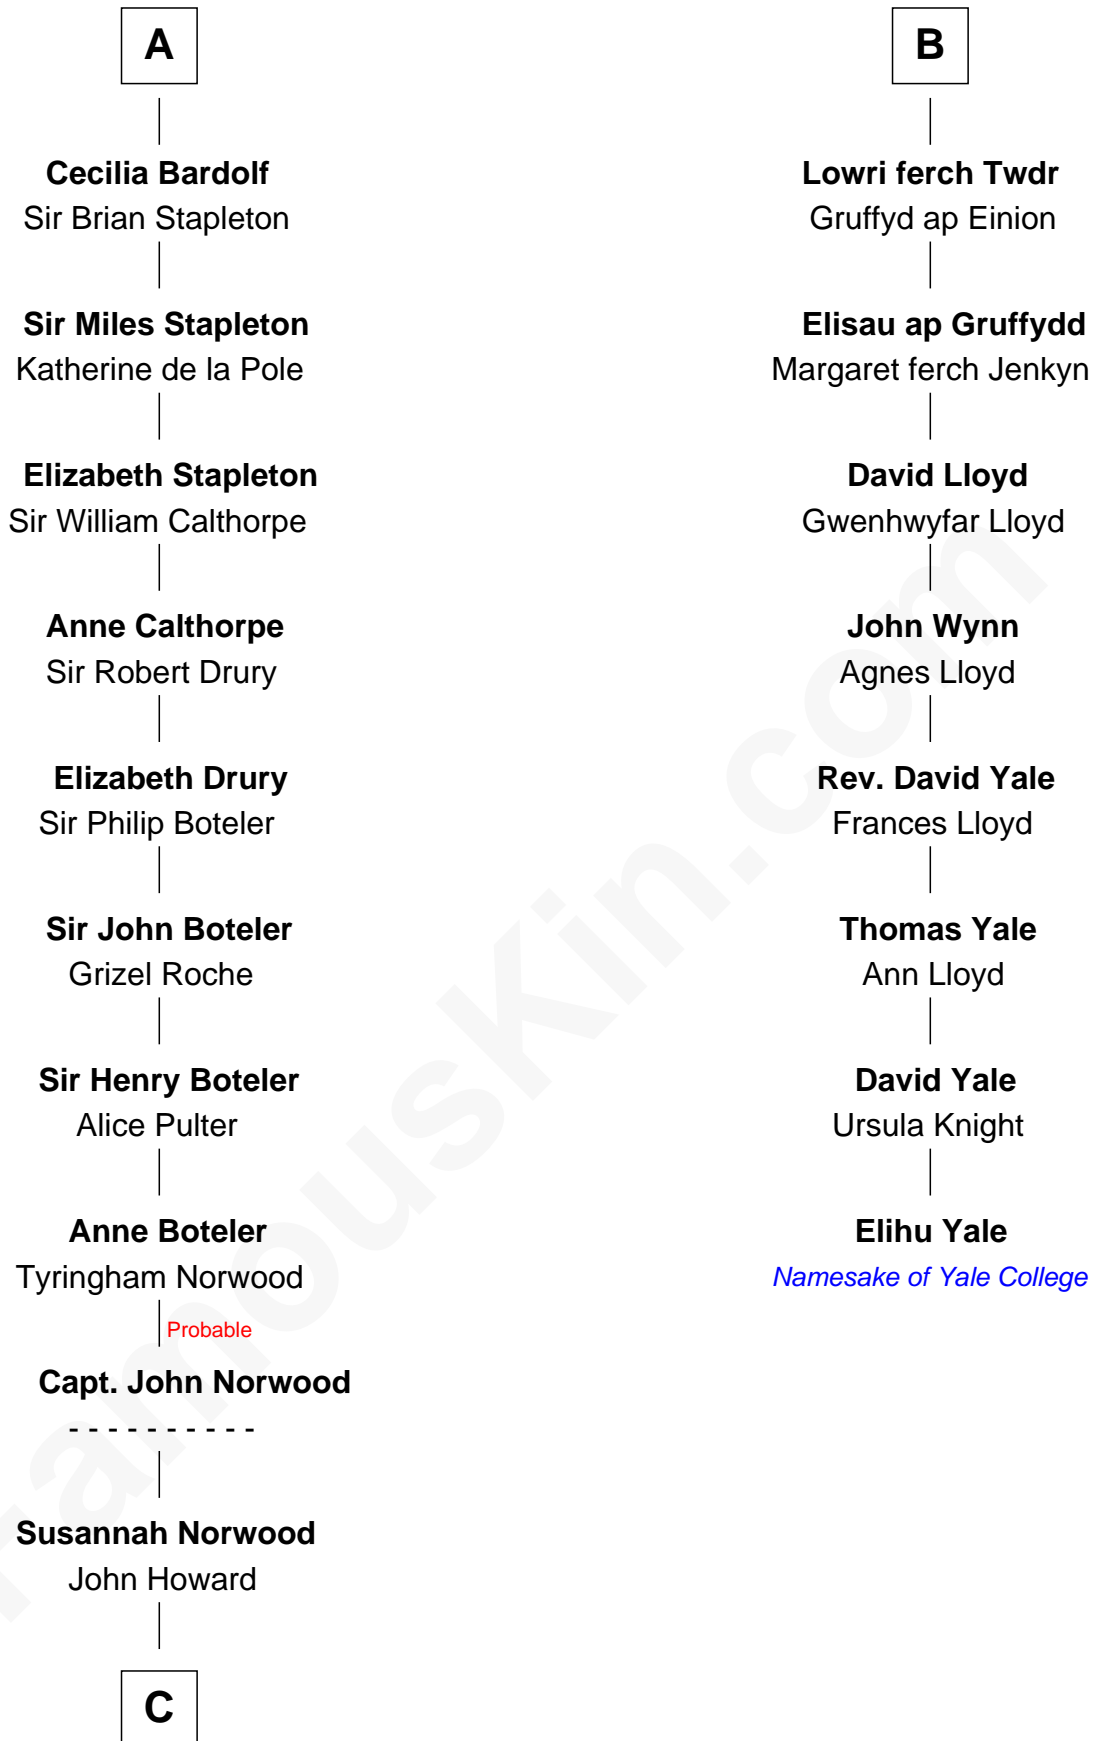

**FamousKin.com**  
**Relationship Chart of**  
**Charles Carnan Ridgely**  
*15th Governor of Maryland*

**14th cousin 6 times removed of**

**Elihu Yale**

*Benefactor and Namesake of Yale College*

**C**

—  
**John Howard**

Mary Warfield

—  
**Rachel Howard**

Col. Charles Ridgely

—  
**Achsah Ridgely**

Charles R. Carnan

—  
**Charles Carnan Ridgely**

*15th Governor of Maryland*

FamousKin.com