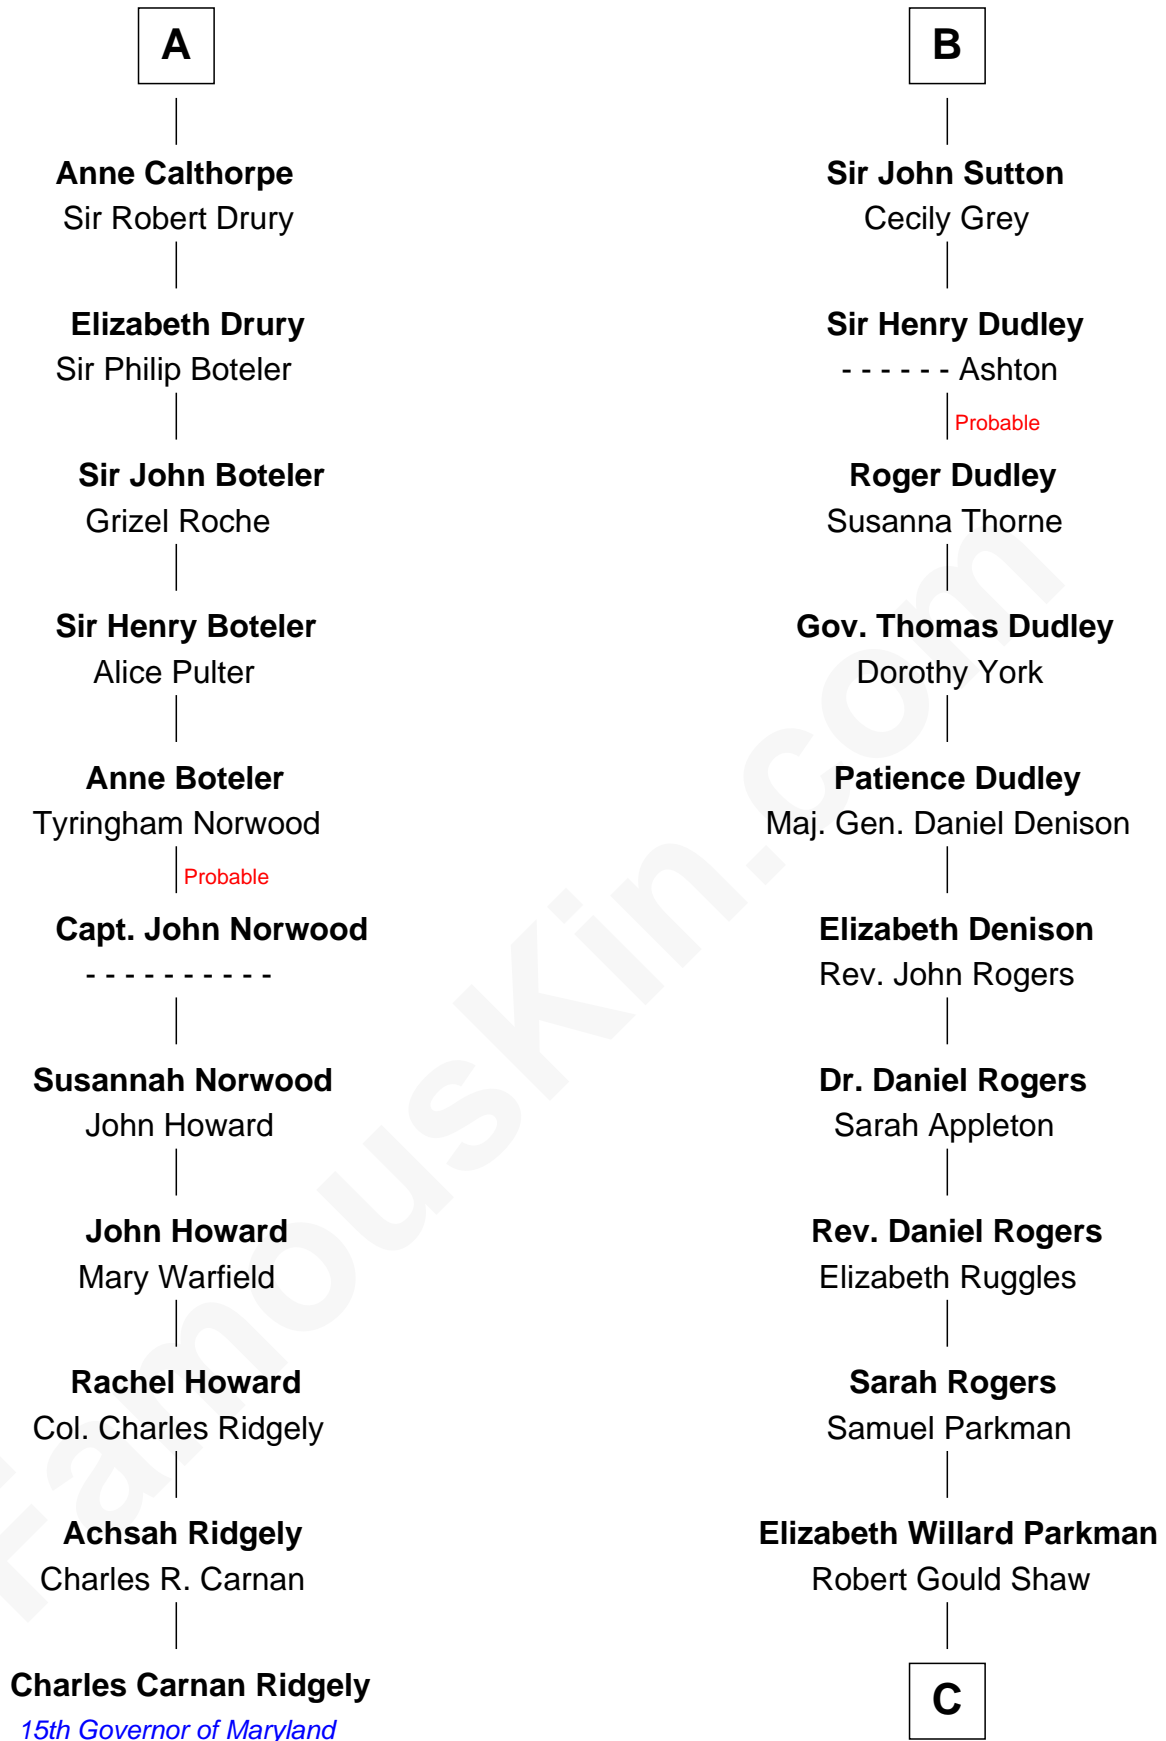

FamousKin.com
Relationship Chart of
Charles Carnan Ridgely
15th Governor of Maryland

17th cousin 1 time removed of
Colonel Robert Gould Shaw
U.S. Civil War leader of film "Glory" fame

C

Francis George Shaw

Sarah Blake Sturgis

Colonel Robert Gould Shaw

Main character in film "Glory"

FamousKin.com