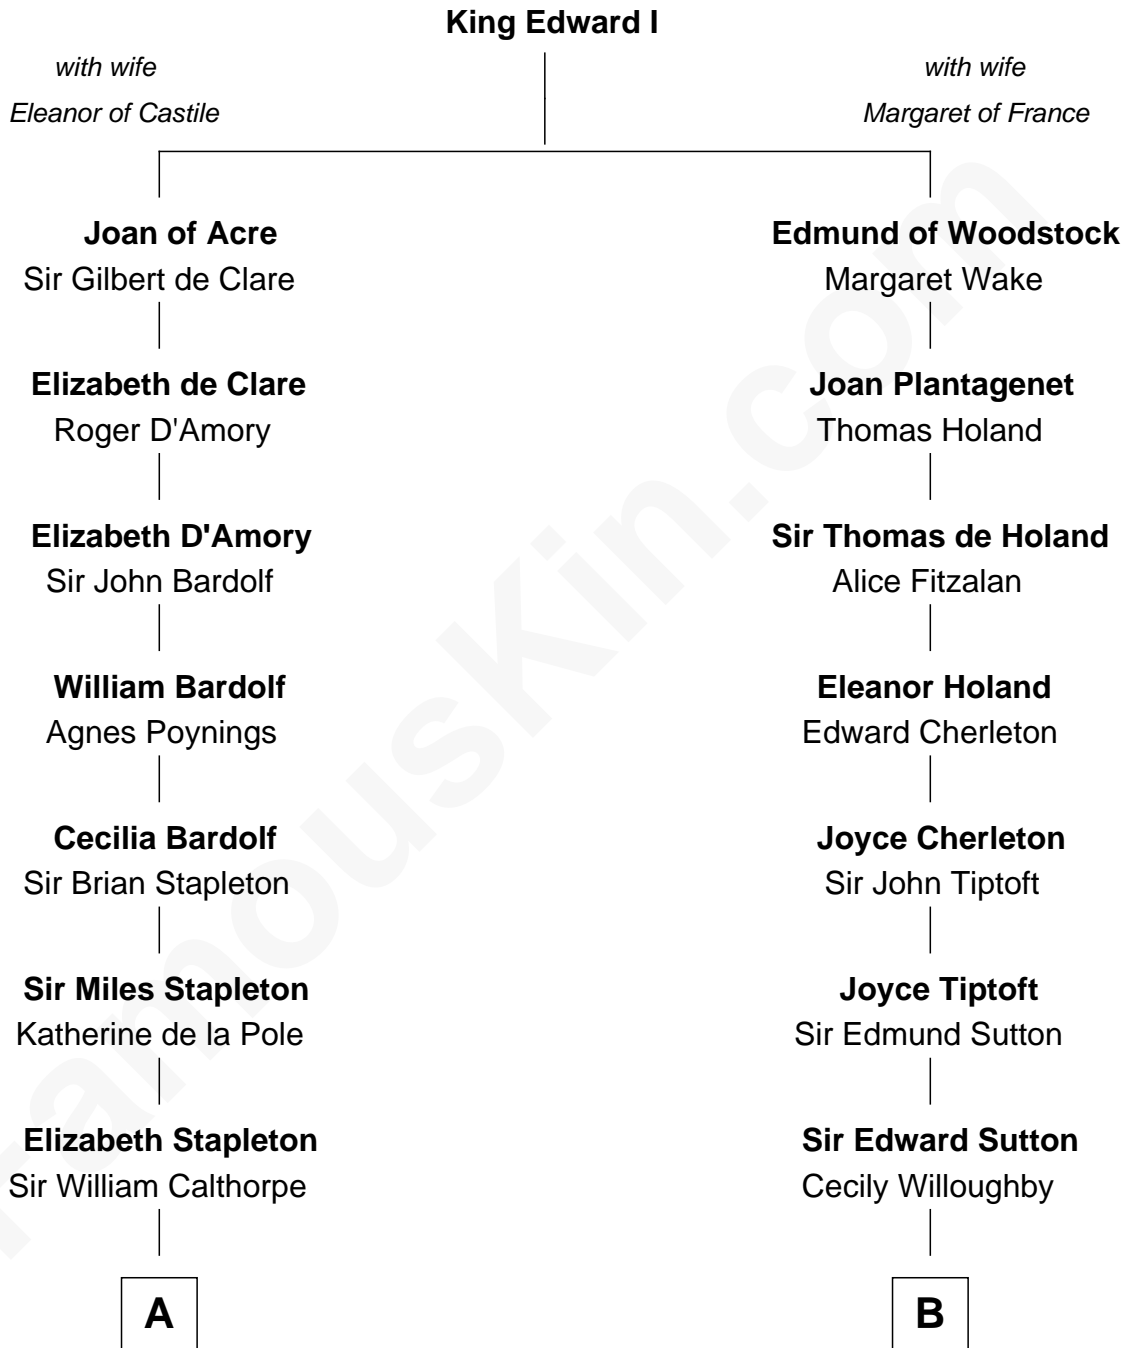

FamousKin.com
Relationship Chart of
Charles Carnan Ridgely
15th Governor of Maryland

17th cousin 1 time removed of
Colonel Robert Gould Shaw
U.S. Civil War leader of film "Glory" fame

C

Francis George Shaw

Sarah Blake Sturgis

Colonel Robert Gould Shaw

Main character in film "Glory"

FamousKin.com