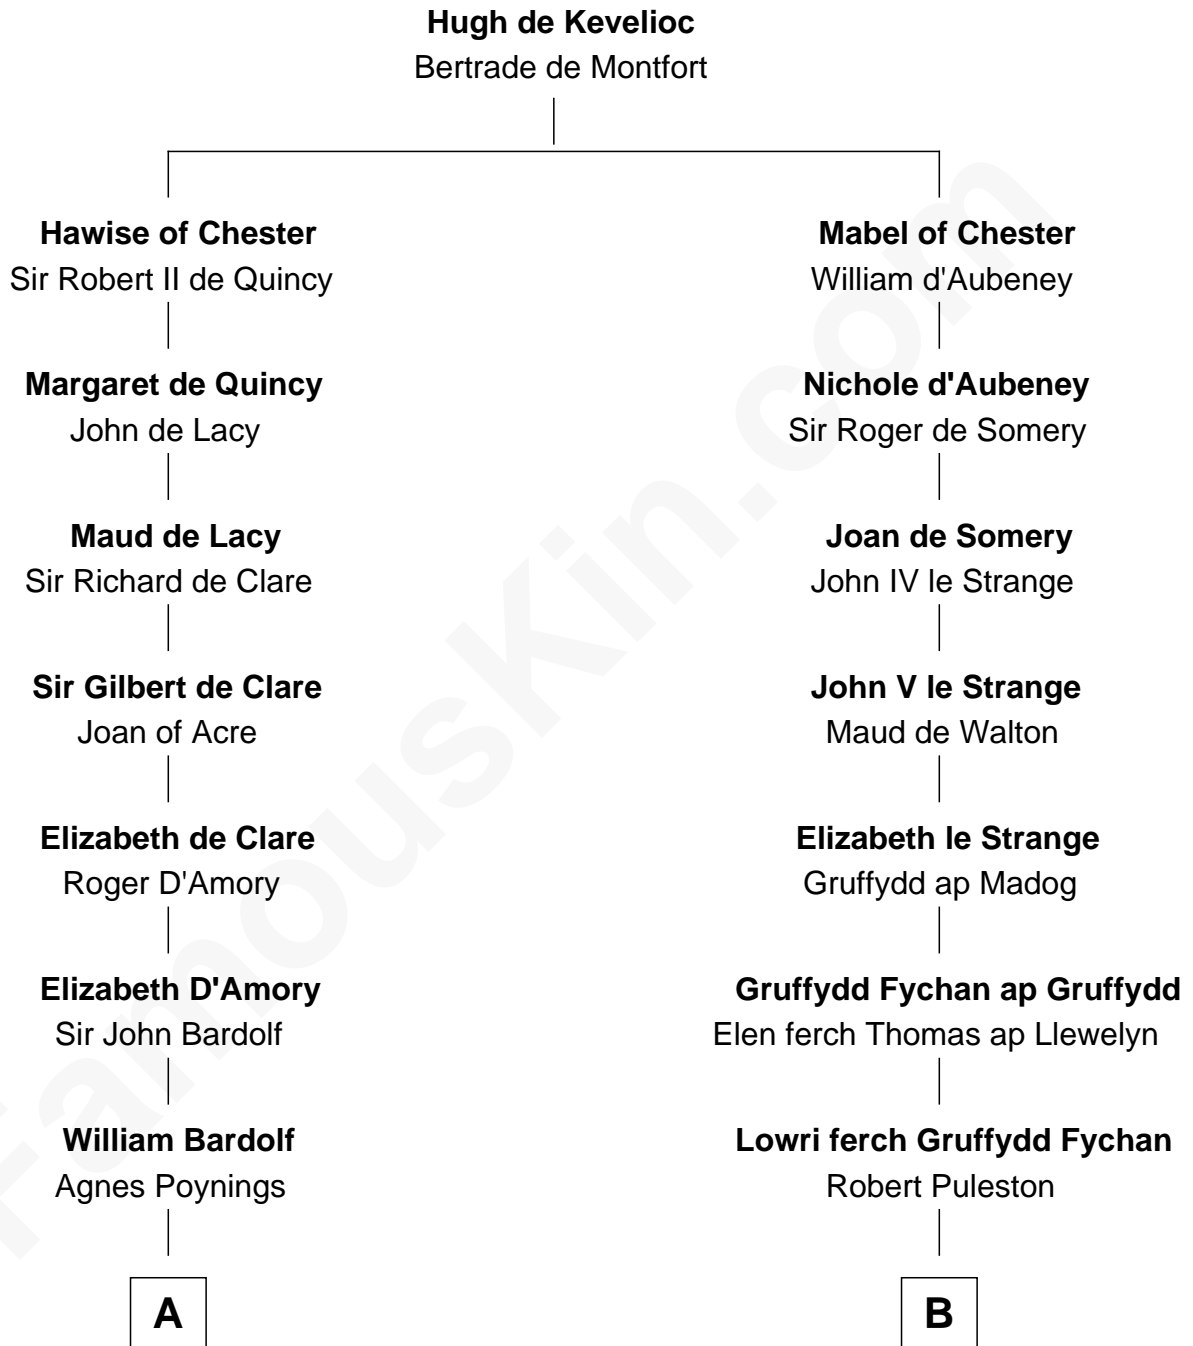

FamousKin.com

Relationship Chart of

Charles Carnan Ridgely

15th Governor of Maryland

20th cousin of

Eliphalet Remington

Founder of Remington Arms Company

C

John Howard

Mary Warfield

Rachel Howard

Col. Charles Ridgely

Achsah Ridgely

Charles R. Carnan

Charles Carnan Ridgely

15th Governor of Maryland