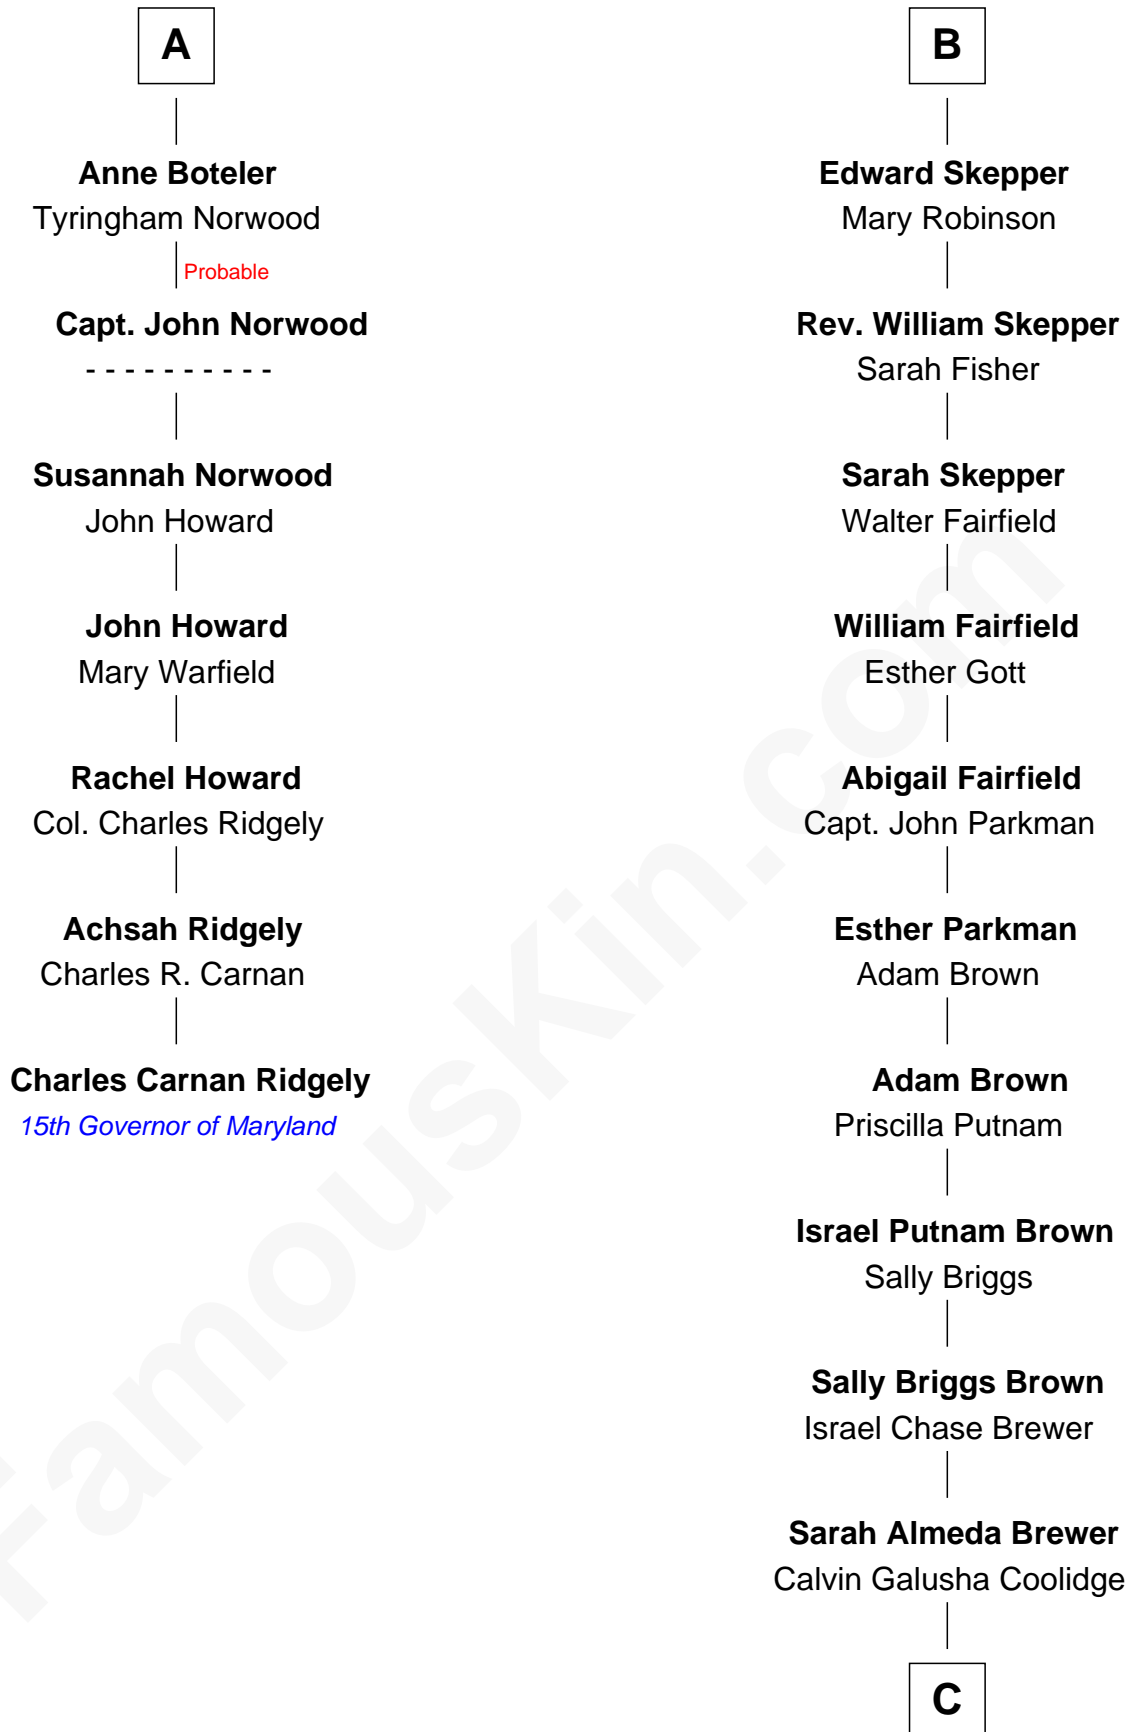

FamousKin.com
Relationship Chart of
Charles Carnan Ridgely
15th Governor of Maryland

13th cousin 5 times removed of

Calvin Coolidge
30th U.S. President

Sir Michael de la Pole
 Katherine Wingfield

C

Col. John Calvin Coolidge

Victoria Josephine Moor

Calvin Coolidge

30th U.S. President

FamousKin.com