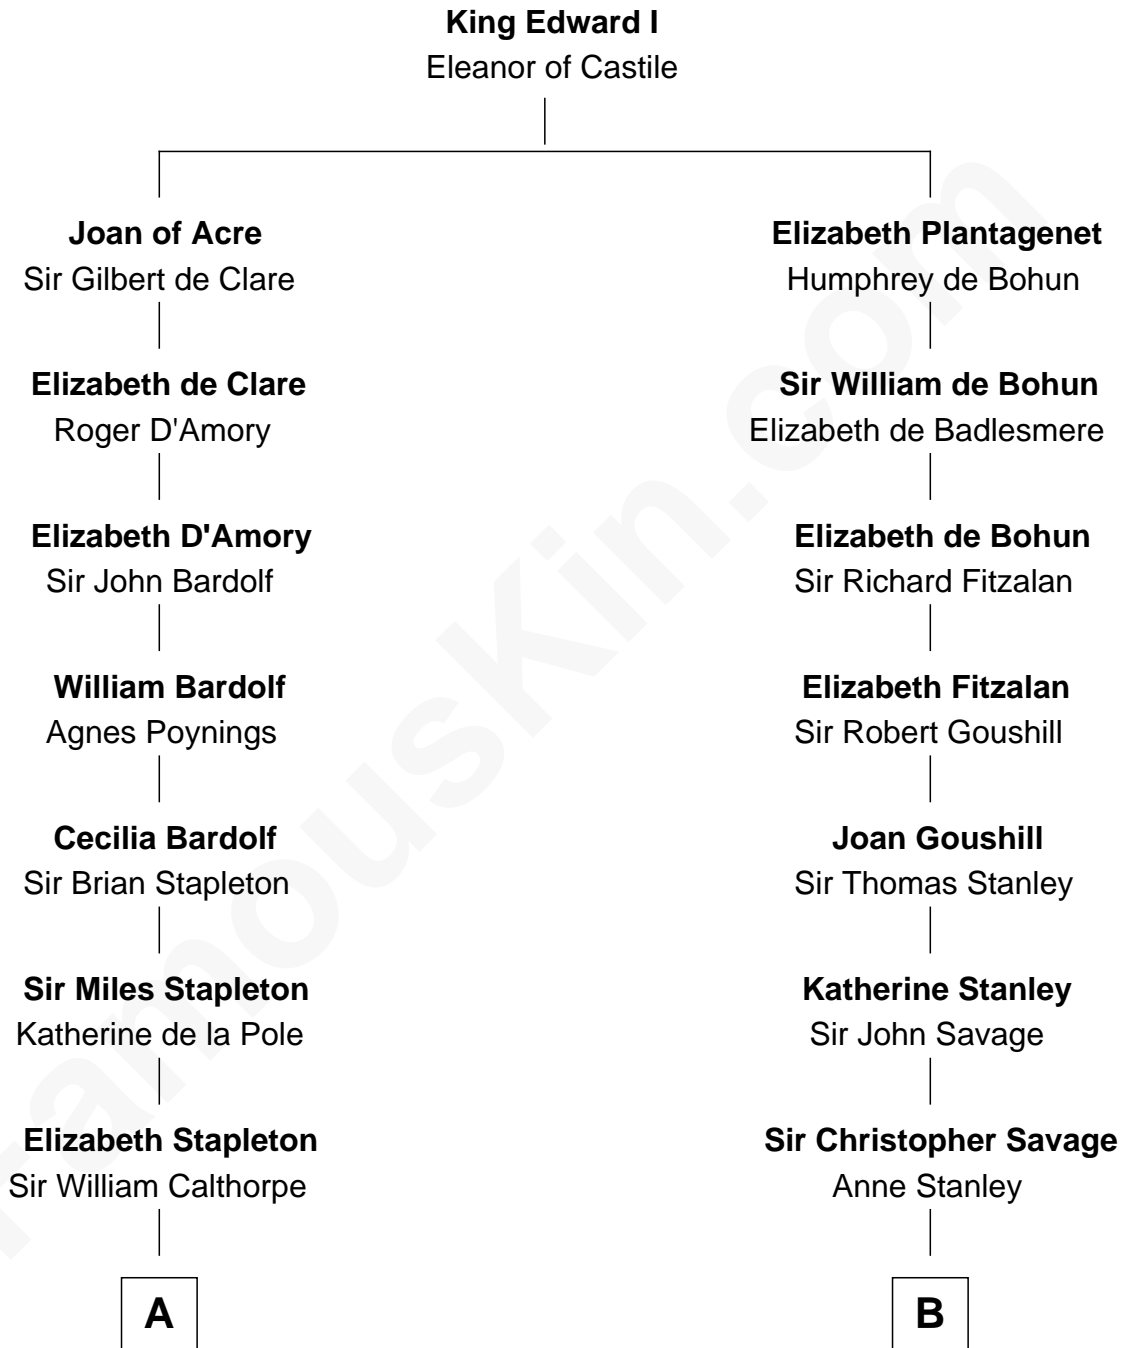

**FamousKin.com**  
**Relationship Chart of**  
**Charles Carnan Ridgely**  
*15th Governor of Maryland*

17th cousin 3 times removed of

**Adlai Stevenson II**  
*31st Governor of Illinois*

**C**

**Mary Peachy Frye**  
Rev. Lewis Warner Green

**Letitia Green**  
Adlai Ewing Stevenson

**Lewis Green Stevenson**  
Helen Louise Davis

**Adlai Stevenson II**  
*31st Governor of Illinois*