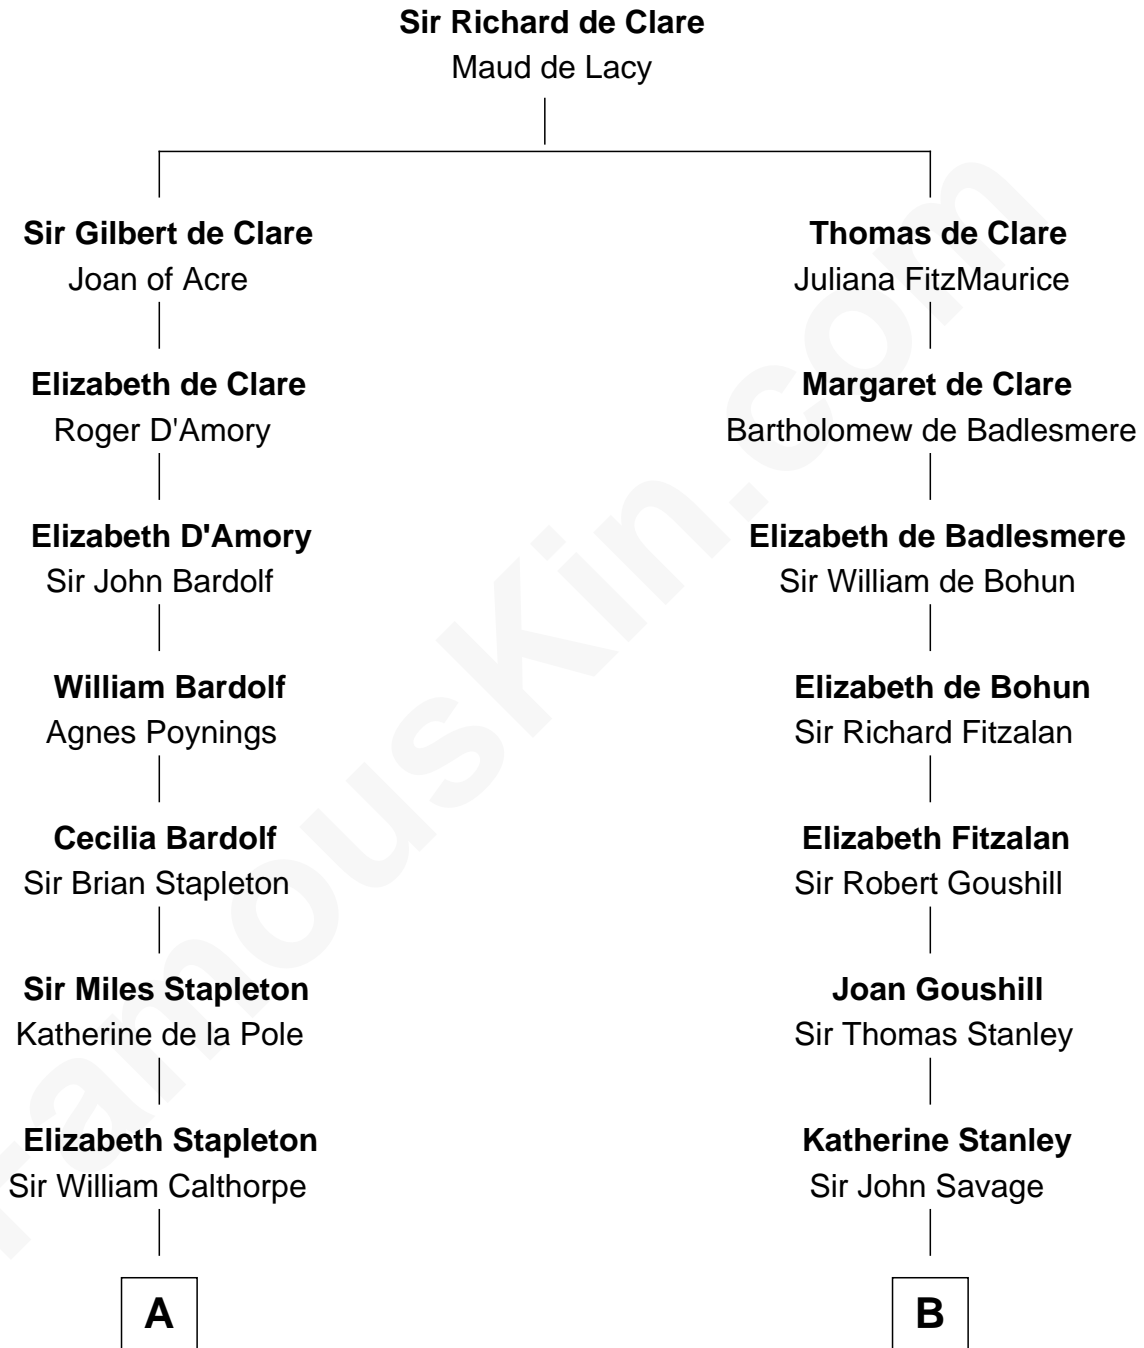

**FamousKin.com**  
**Relationship Chart of**  
**Charles Carnan Ridgely**  
*15th Governor of Maryland*

**17th cousin 4 times removed of**

**Adlai Stevenson II**  
*31st Governor of Illinois*

**C**

**Thomas Walker Frye**  
Elizabeth Speed Smith

**Mary Peachy Frye**  
Rev. Lewis Warner Green

**Letitia Green**  
Adlai Ewing Stevenson

**Lewis Green Stevenson**  
Helen Louise Davis

**Adlai Stevenson II**  
*31st Governor of Illinois*