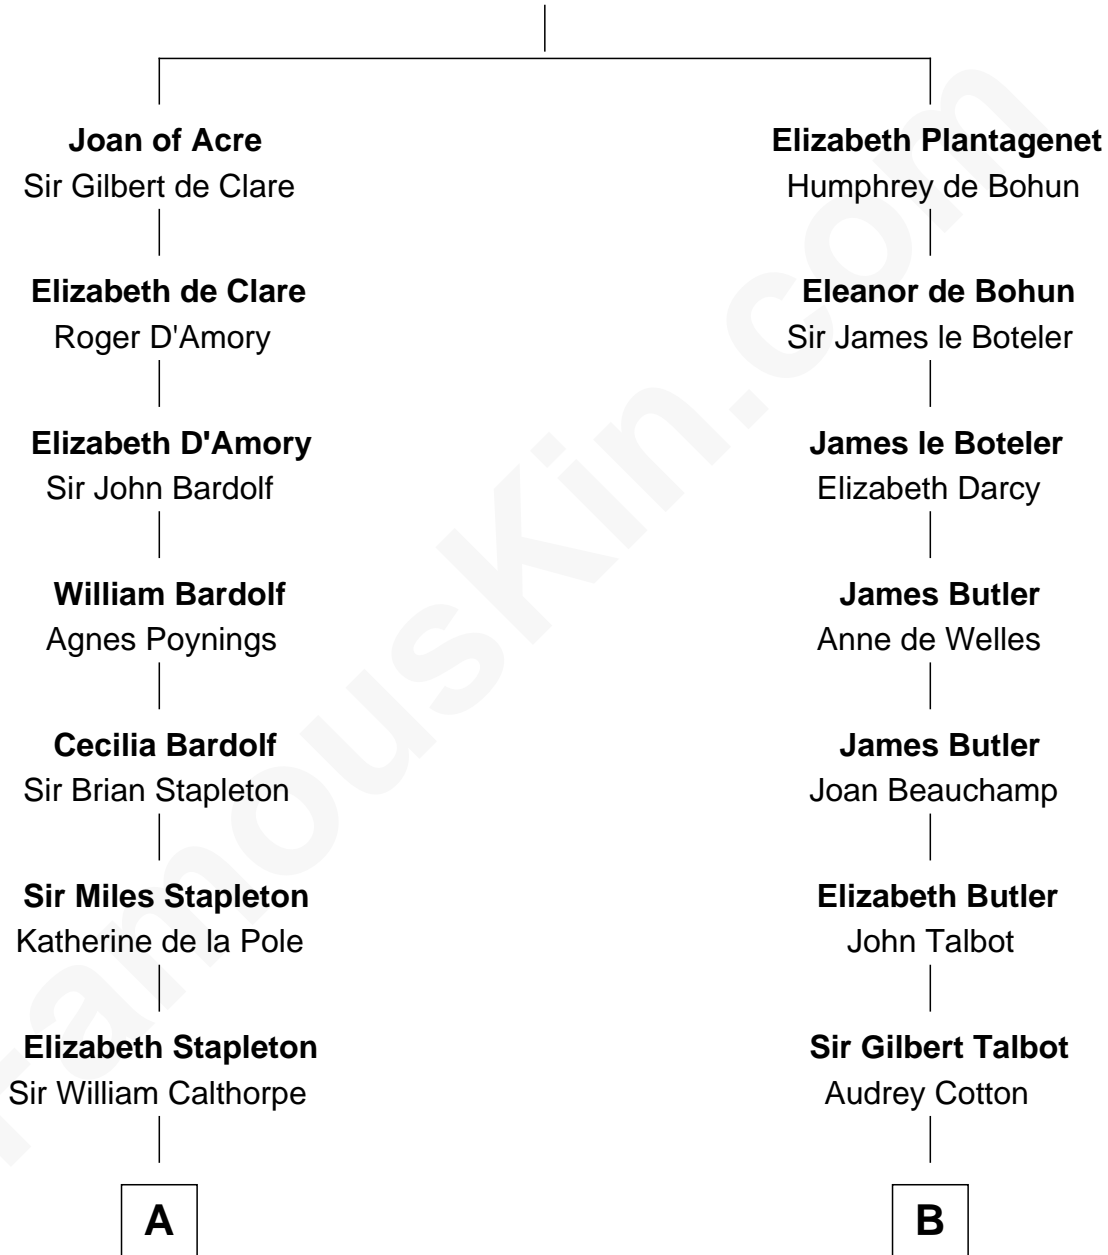

FamousKin.com
Relationship Chart of
Charles Carnan Ridgely
15th Governor of Maryland

17th cousin 3 times removed of

Norman Rockwell
American Artist

King Edward I
 Eleanor of Castile

C

—
Samuel Darling Rockwell

Orilla Janes Sherman

—
John William Rockwell

Phebe Boyce Waring

—
Jarvis Waring Rockwell

Anne Mary Hill

—
Norman Rockwell

American Artist

FamousKin.com