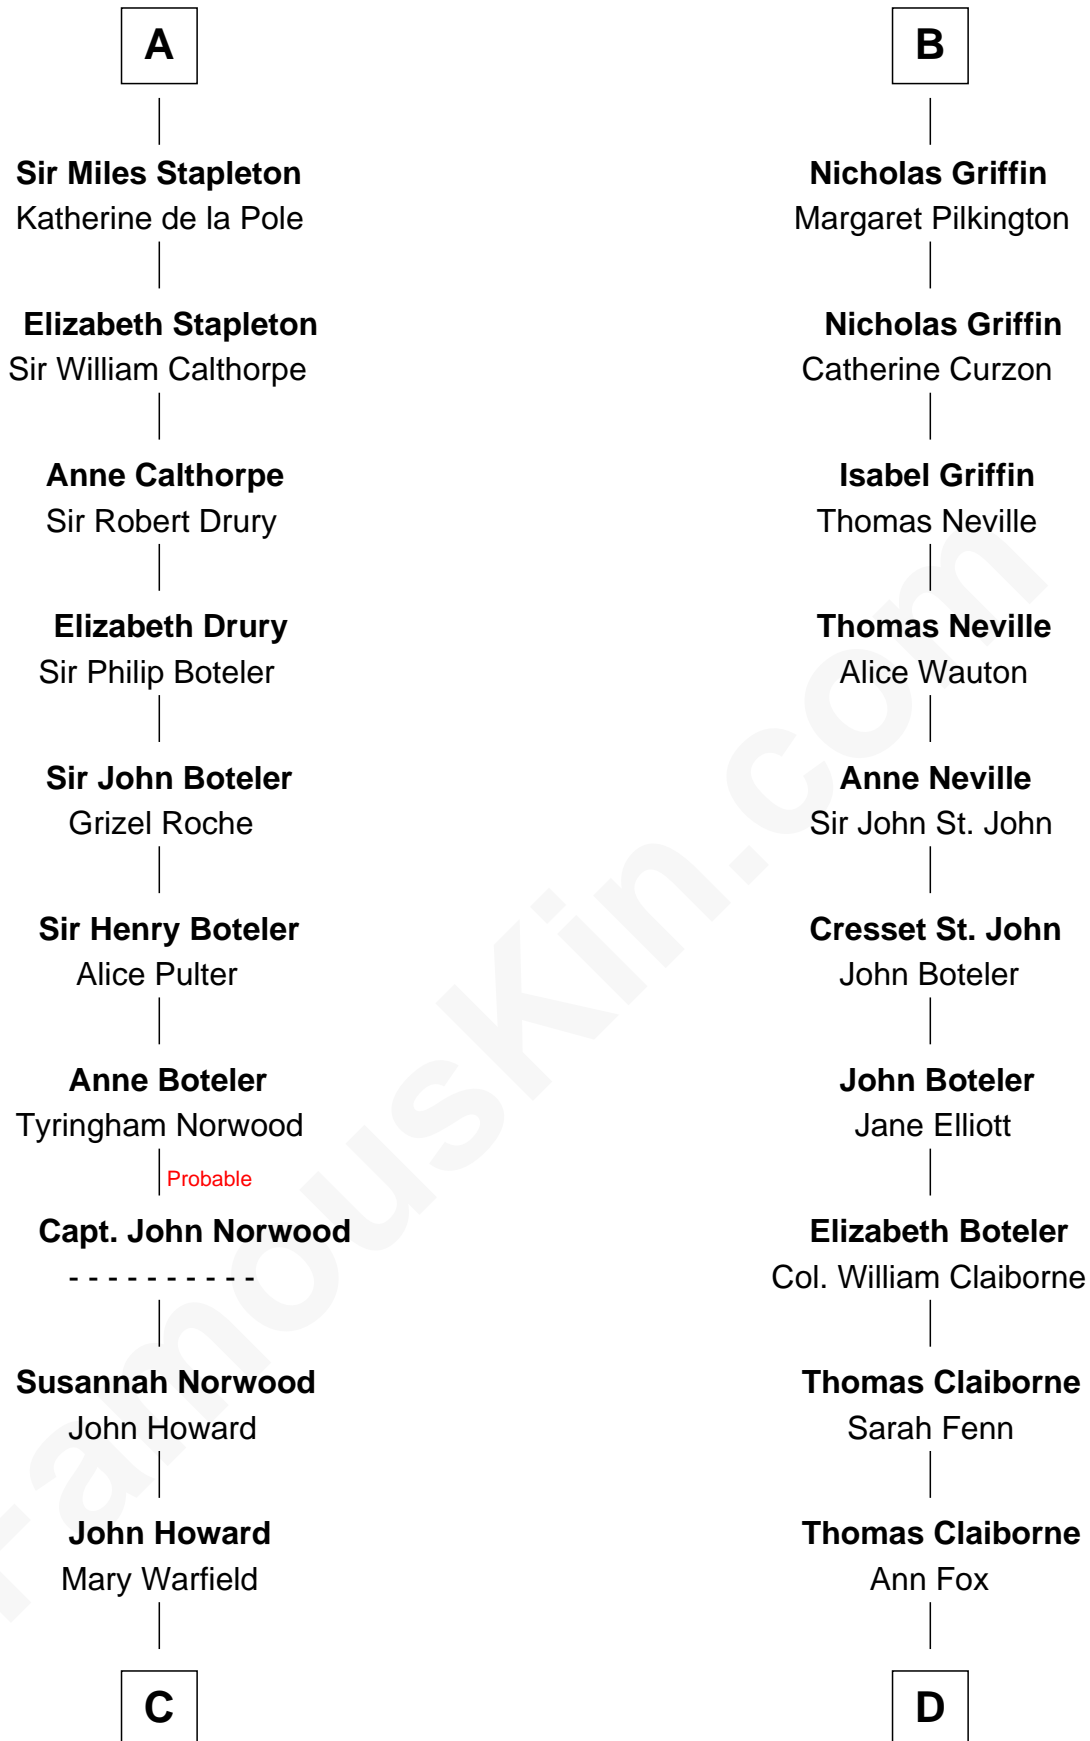

FamousKin.com

Relationship Chart of

Charles Carnan Ridgely

15th Governor of Maryland

19th cousin of

William C. C. Claiborne

1st Governor of Louisiana

Sir William Marshal

Isabel de Clare

C

Rachel Howard
Col. Charles Ridgely

Achsah Ridgely
Charles R. Carnan

Charles Carnan Ridgely
15th Governor of Maryland

D

Nathaniel Claiborne
Jane Cole

William Claiborne
Mary Leigh