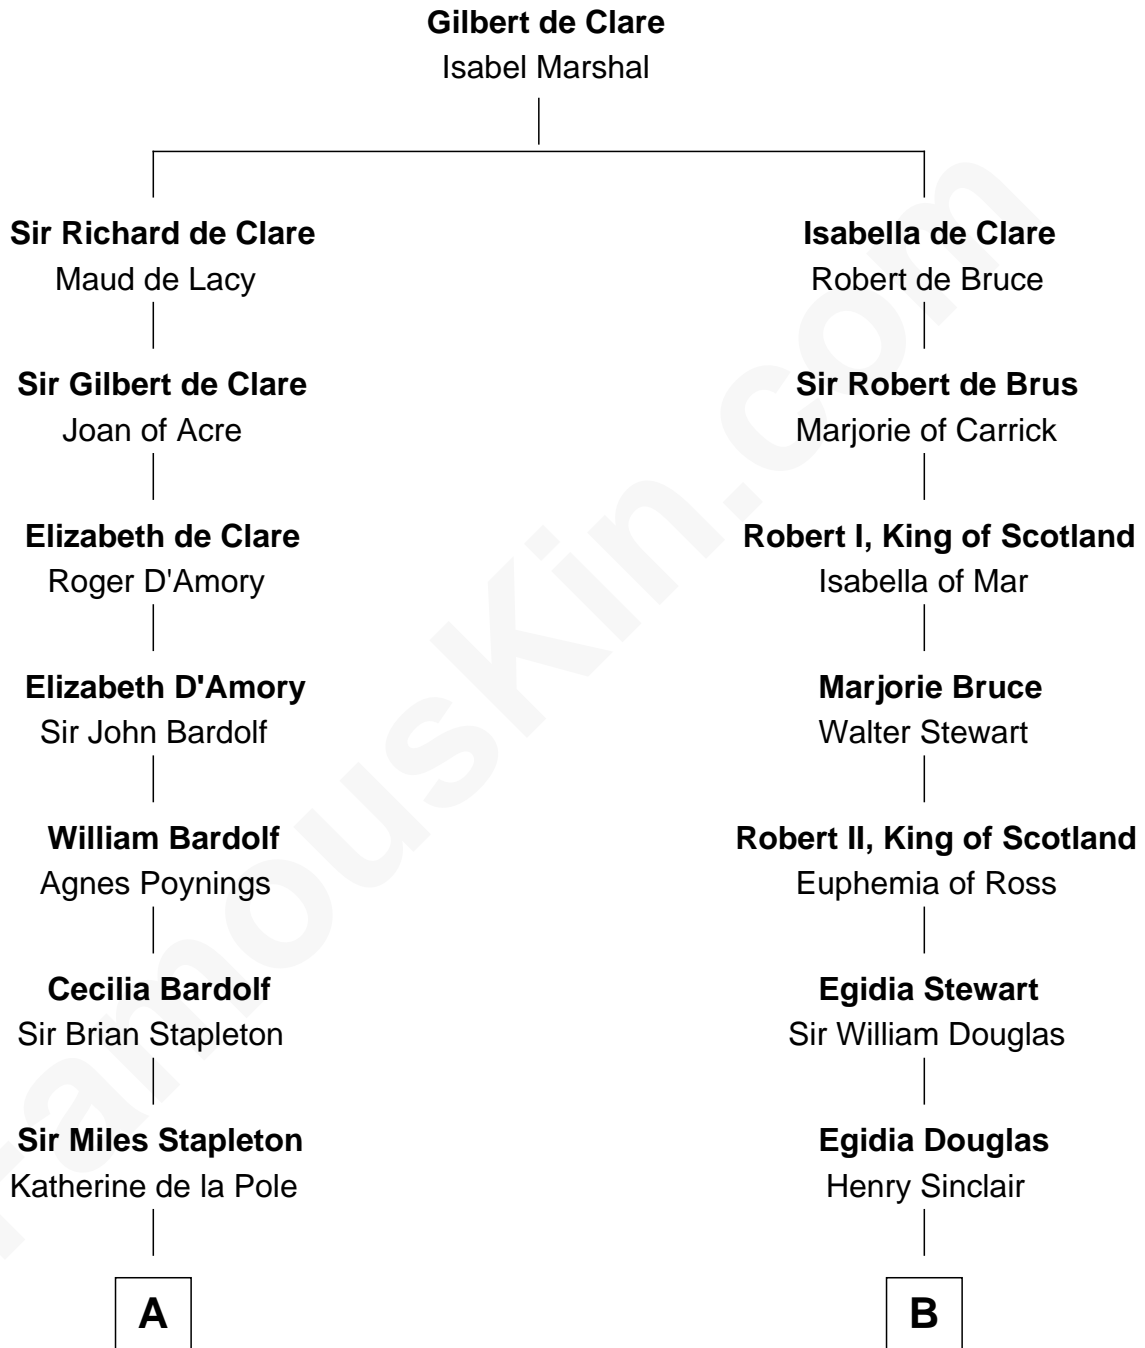

FamousKin.com
Relationship Chart of
Charles Carnan Ridgely
15th Governor of Maryland

16th cousin 2 times removed of
Patrick Henry
1st and 6th Governor of Virginia

C

Achsah Ridgely
Charles R. Carnan

Charles Carnan Ridgely
15th Governor of Maryland

FamousKin.com