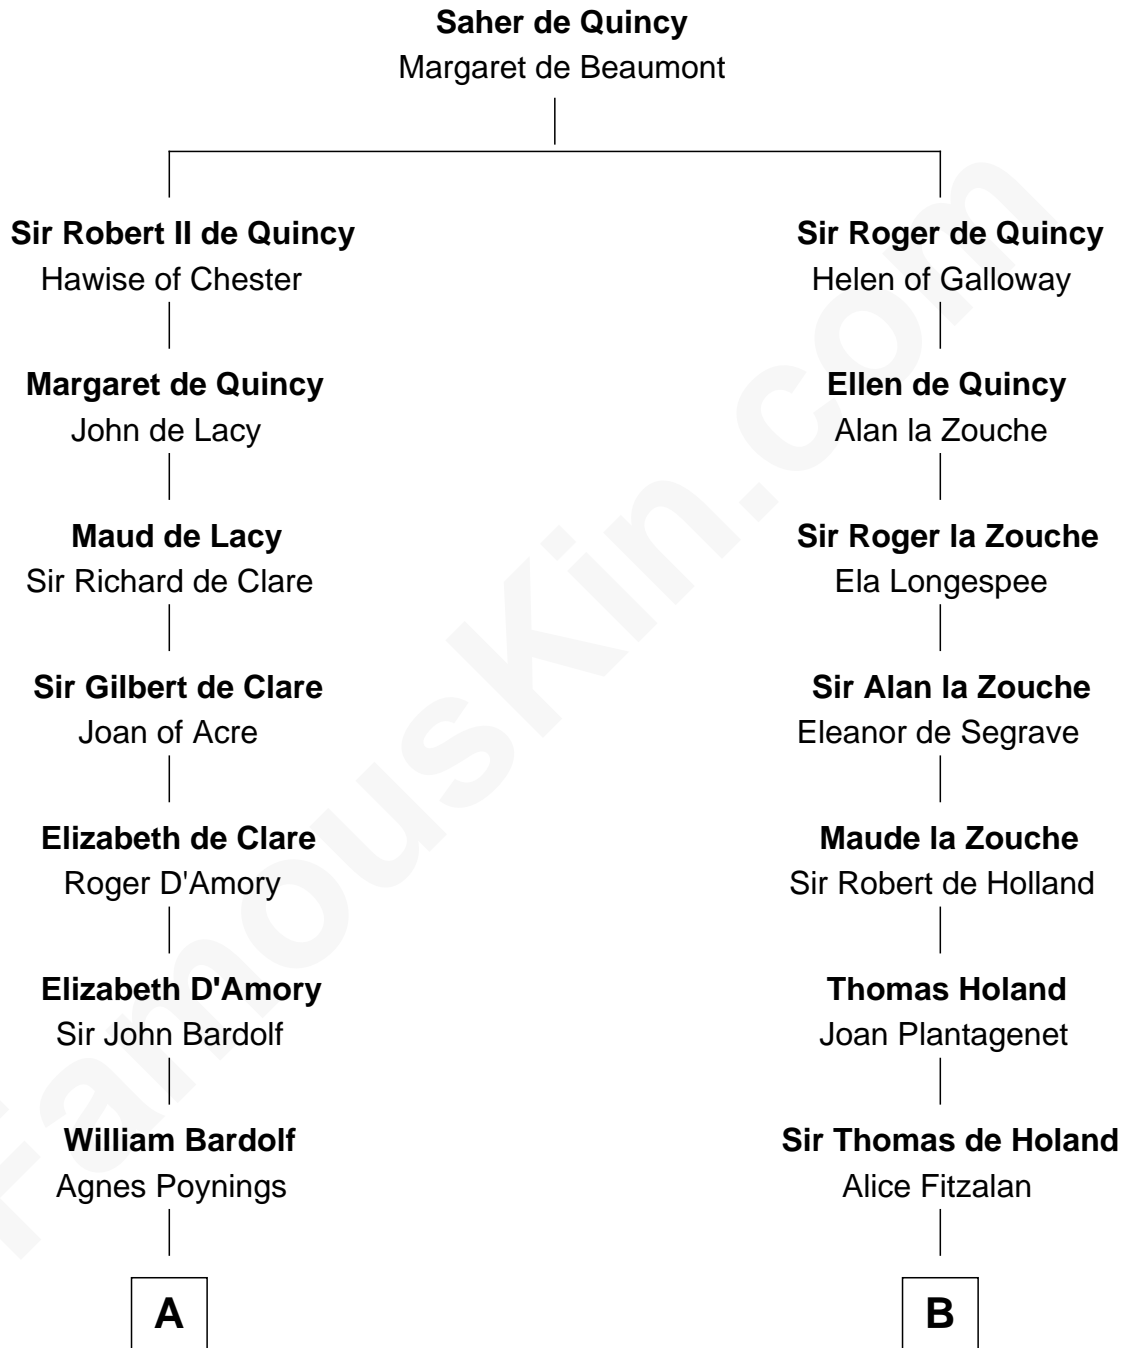

FamousKin.com
Relationship Chart of
Charles Carnan Ridgely
15th Governor of Maryland

17th cousin 3 times removed of
Patrick Henry
1st and 6th Governor of Virginia

C

—
John Howard

Mary Warfield

—
Rachel Howard

Col. Charles Ridgely

—
Achsah Ridgely

Charles R. Carnan

—
Charles Carnan Ridgely

15th Governor of Maryland

FamousKin.com