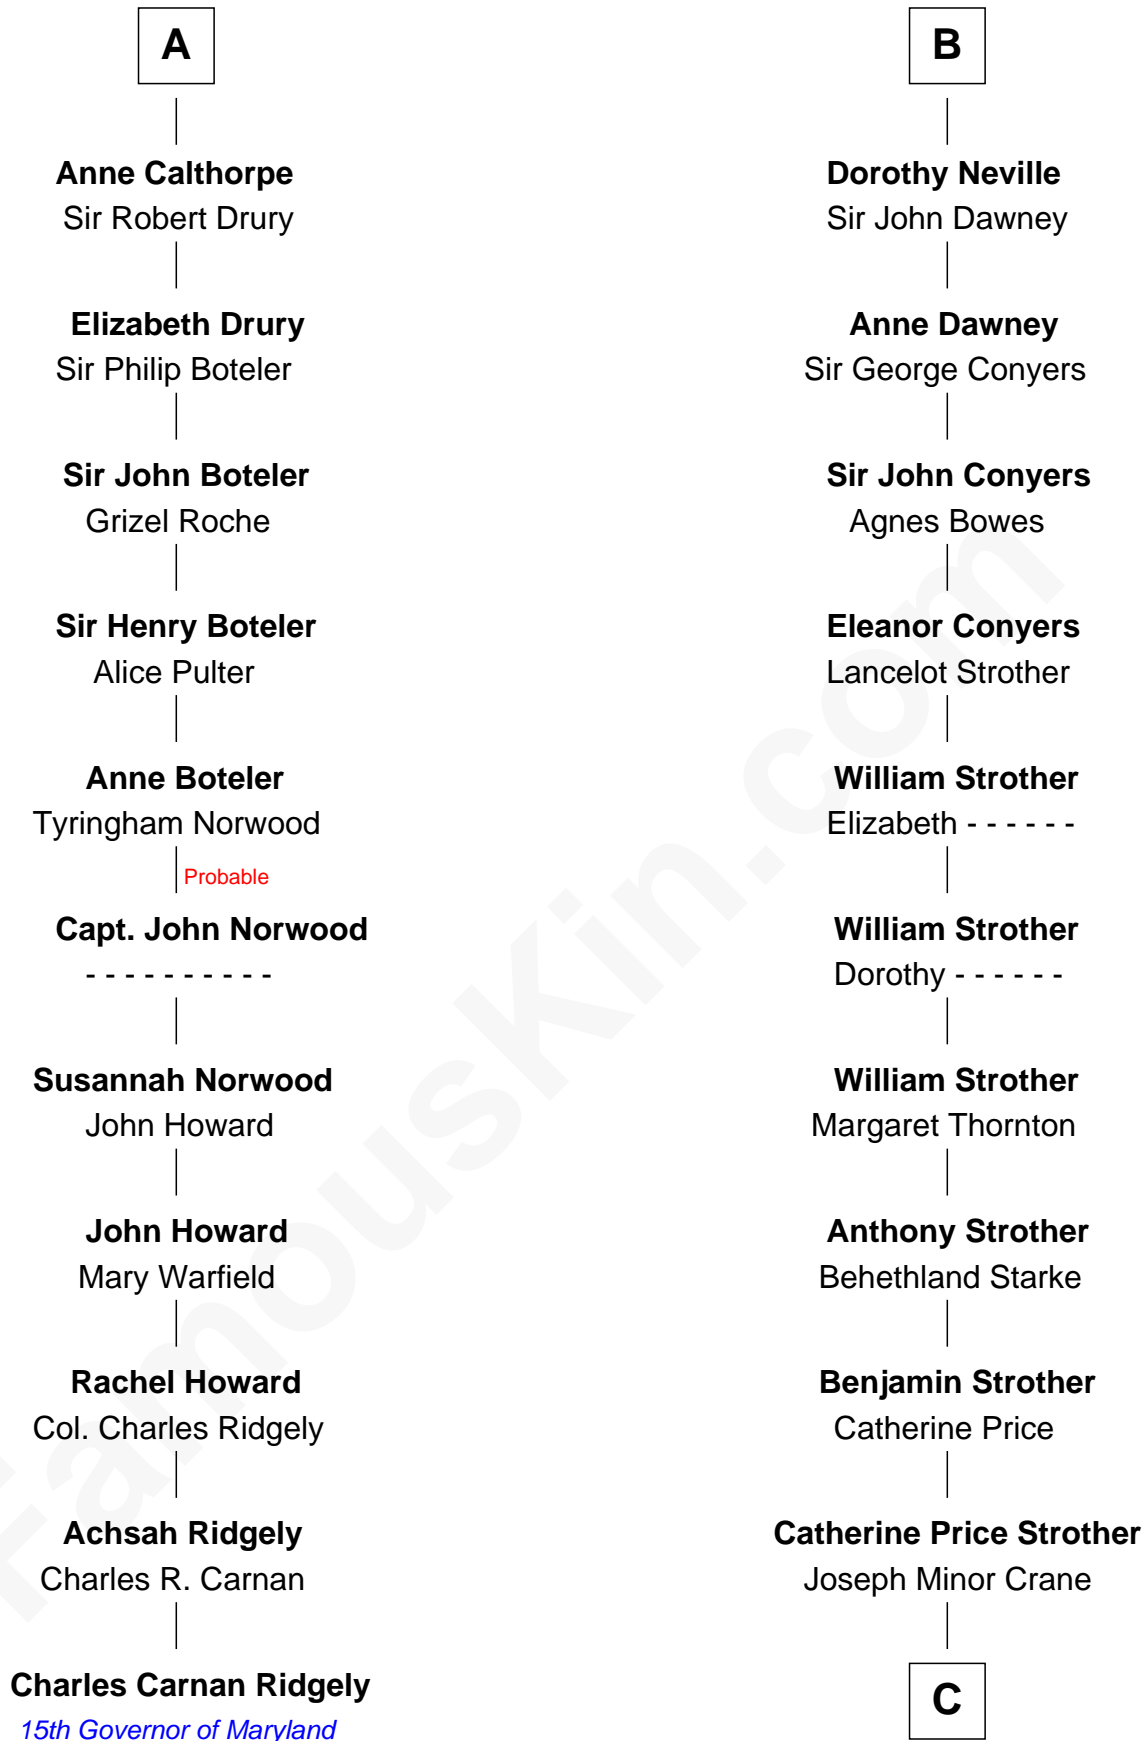

FamousKin.com
Relationship Chart of
Charles Carnan Ridgely
15th Governor of Maryland

17th cousin 3 times removed of
Randolph Scott
Movie Actor

C

John William Crane
Margaret Ann Sadler

Joseph Minor Crane
Lavinia Lionberger

Lucy Lionberger Crane
George Grant Scott

Randolph Scott
Movie Actor

FamousKin.com