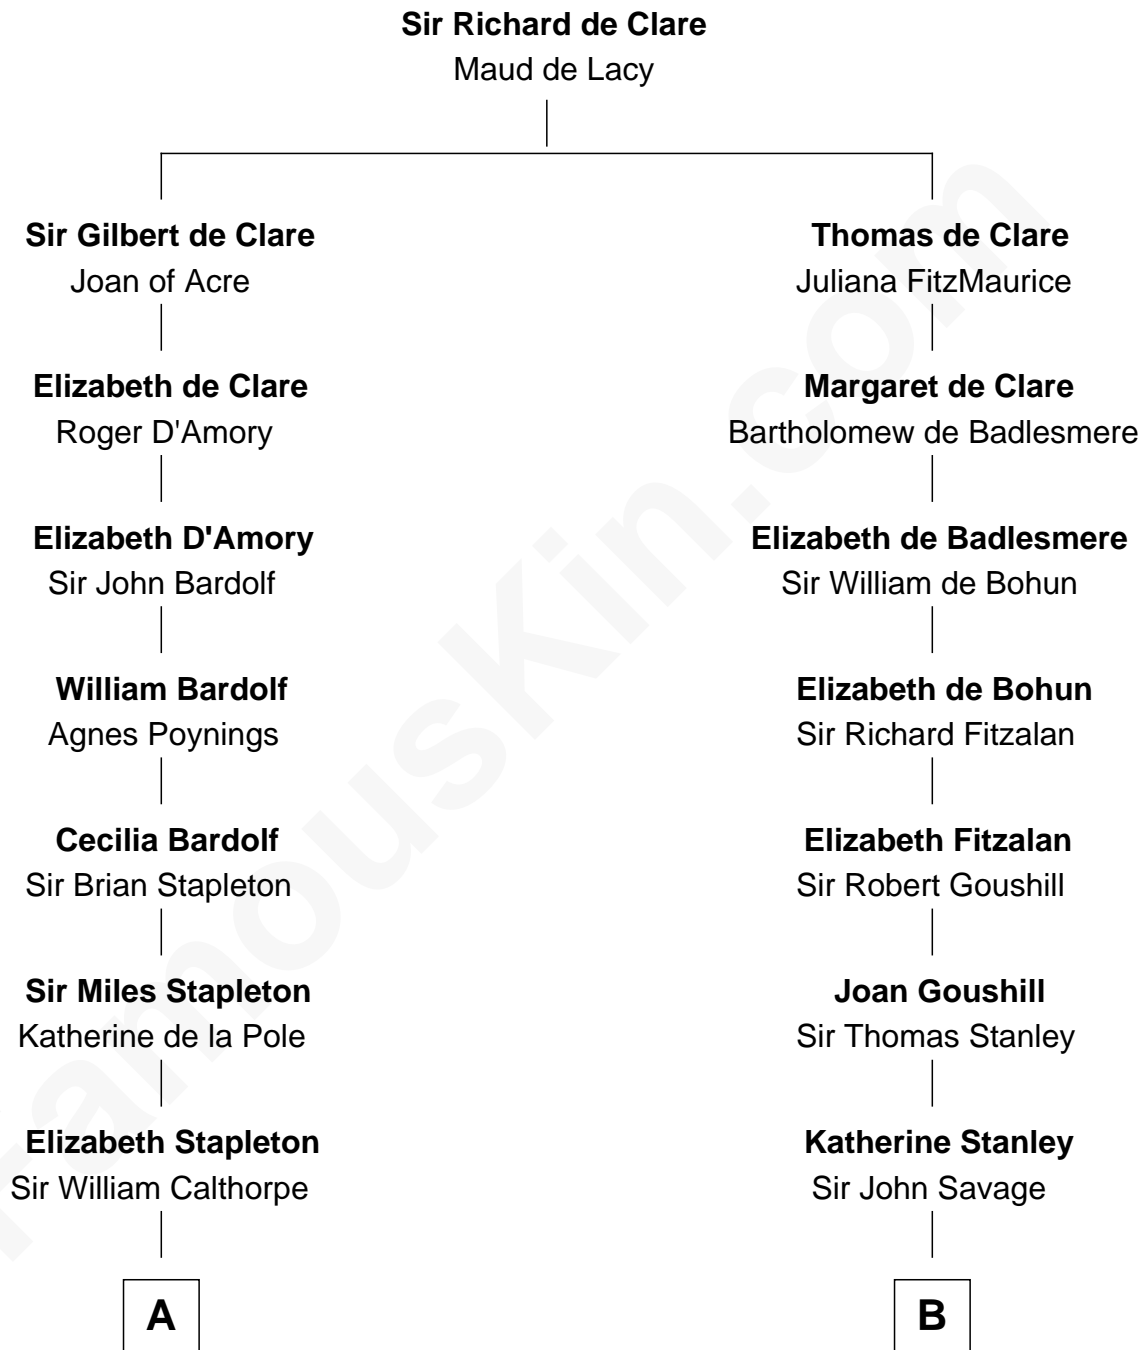

FamousKin.com
Relationship Chart of
Charles Carnan Ridgely
15th Governor of Maryland

17th cousin 4 times removed of

Randolph Scott
Movie Actor

C

Catherine Price Strother

Joseph Minor Crane

John William Crane

Margaret Ann Sadler

Joseph Minor Crane

Lavinia Lionberger

Lucy Lionberger Crane

George Grant Scott

Randolph Scott

Movie Actor

FamousKin.com