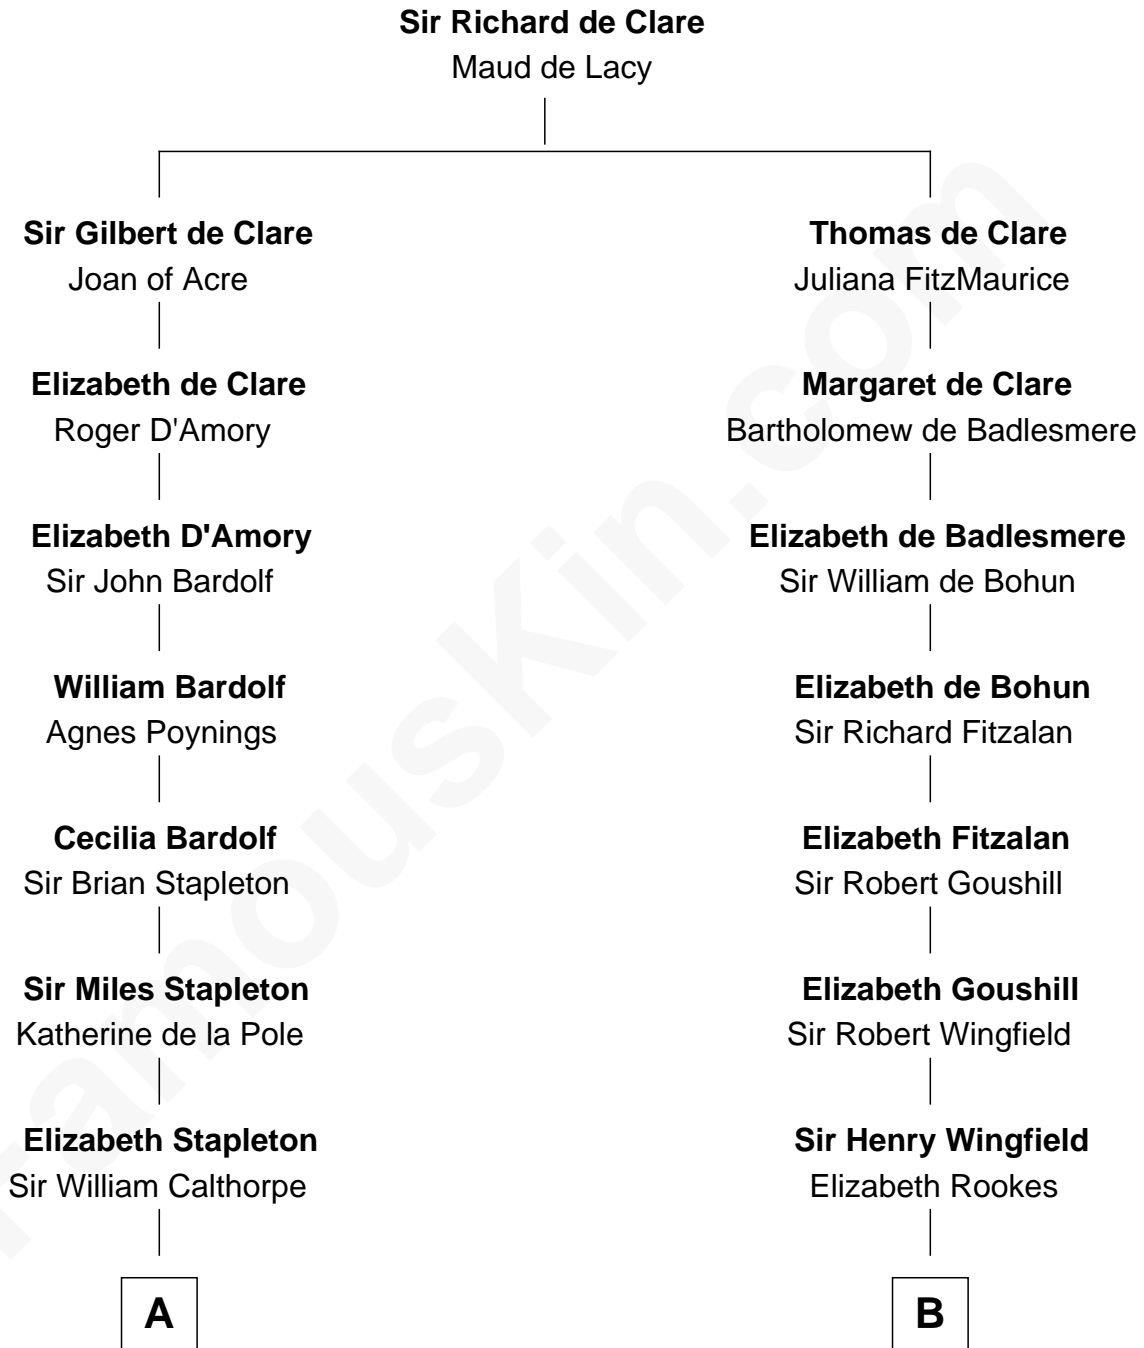

FamousKin.com
Relationship Chart of
Charles Carnan Ridgely
15th Governor of Maryland

17th cousin 2 times removed of

Gloria Vanderbilt
Fashion Designer

C

Alice Claypoole Gwynne

Cornelius Vanderbilt

Reginald Claypoole Vanderbilt

Gloria Maria Mercedes Morgan

Gloria Vanderbilt

Fashion Designer

FamousKin.com