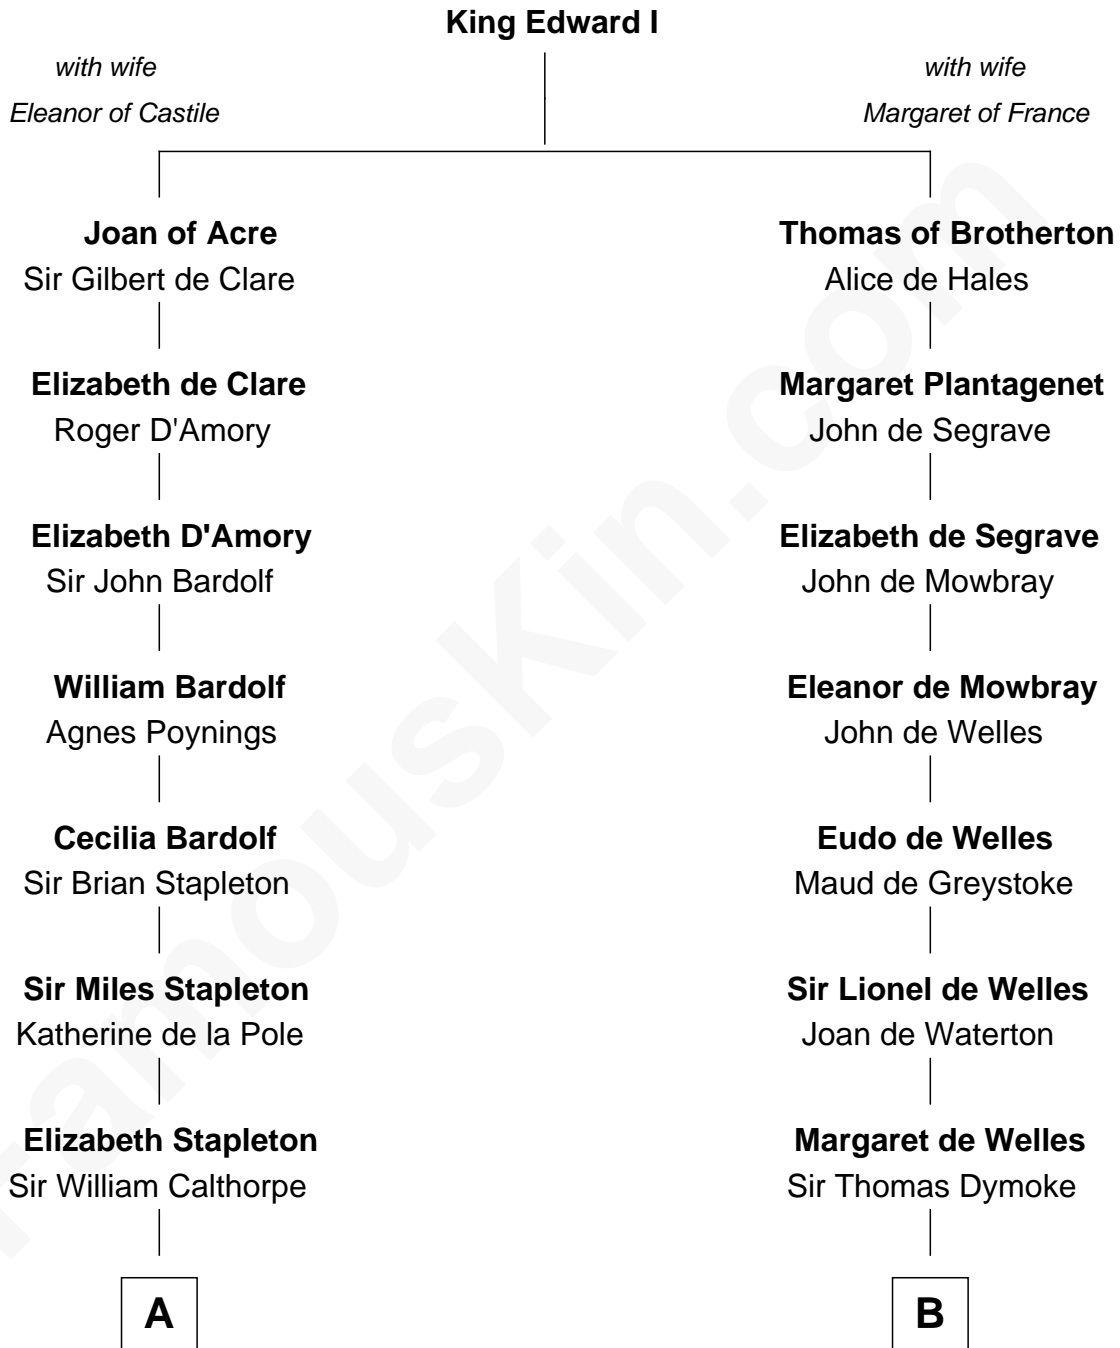

**FamousKin.com**  
**Relationship Chart of**  
**Charles Carnan Ridgely**  
*15th Governor of Maryland*

**17th cousin 4 times removed of**  
**Ray Bradbury**  
*Author of The Martian Chronicles*

C

**Samuel Bradbury**

Frances Mary Rohead

**Samuel Irving Bradbury**

Mary Adell Spaulding

**Samuel Hinkston Bradbury**

Minnie Alice Davis

**Leonard Spaulding Bradbury**

Esther Marie Moberg

**Ray Bradbury**