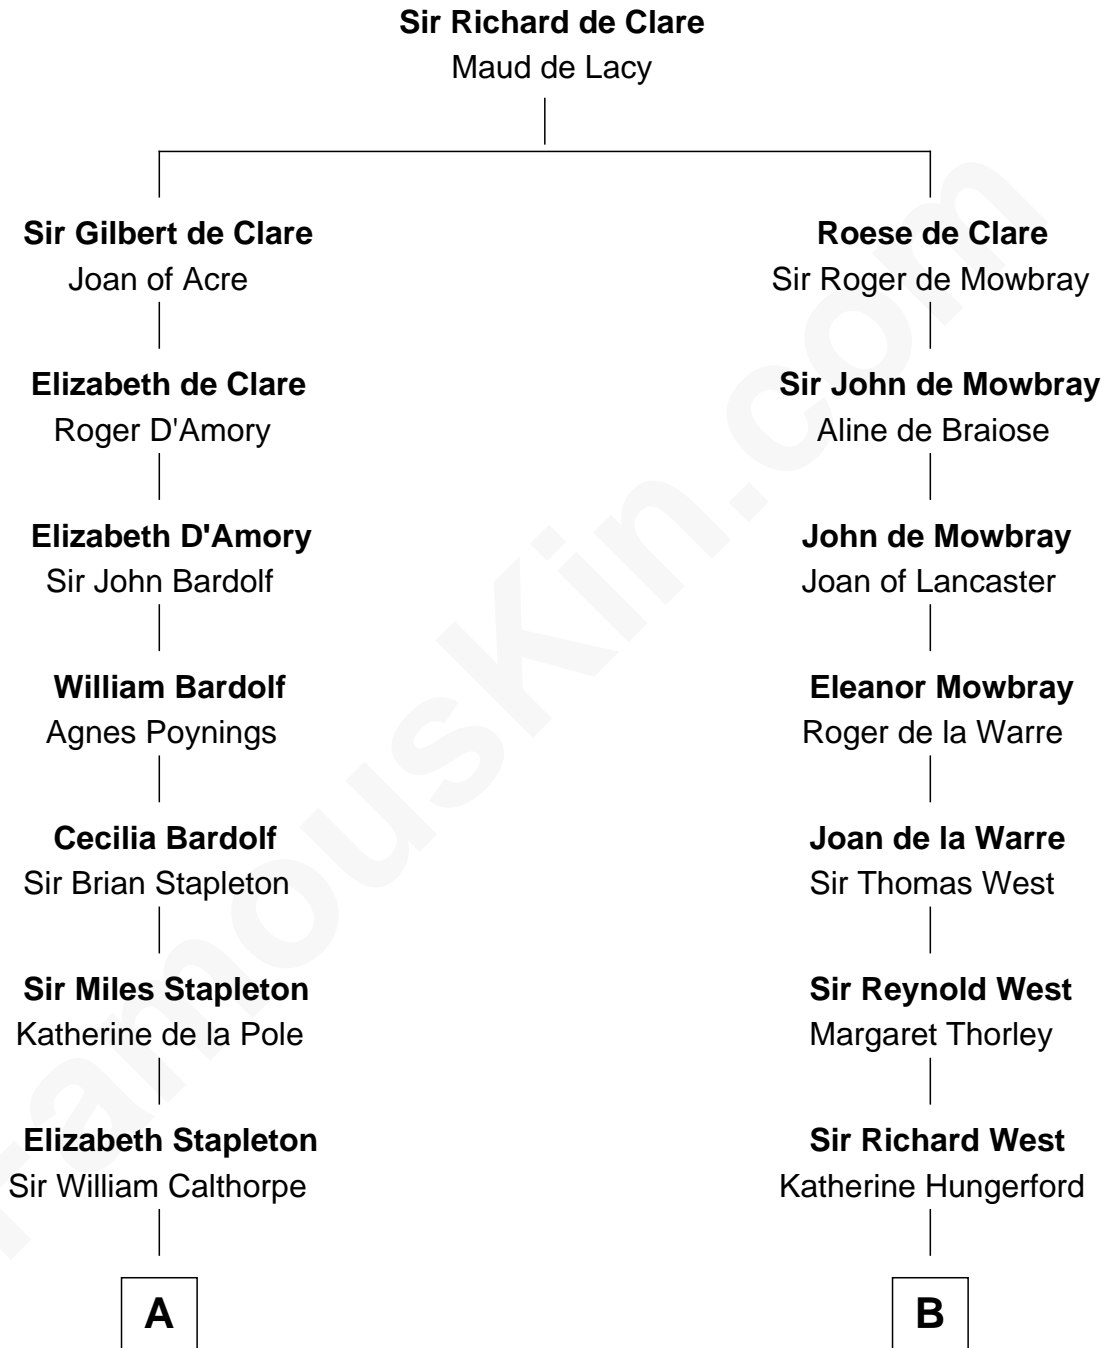

FamousKin.com
Relationship Chart of
Charles Carnan Ridgely
15th Governor of Maryland

17th cousin 4 times removed of
Ray Bradbury
Author of The Martian Chronicles

C

Samuel Bradbury

Frances Mary Rohead

Samuel Irving Bradbury

Mary Adell Spaulding

Samuel Hinkston Bradbury

Minnie Alice Davis

Leonard Spaulding Bradbury

Esther Marie Moberg

Ray Bradbury

Author of [The Martian Chronicles](#)

FamousKin.com