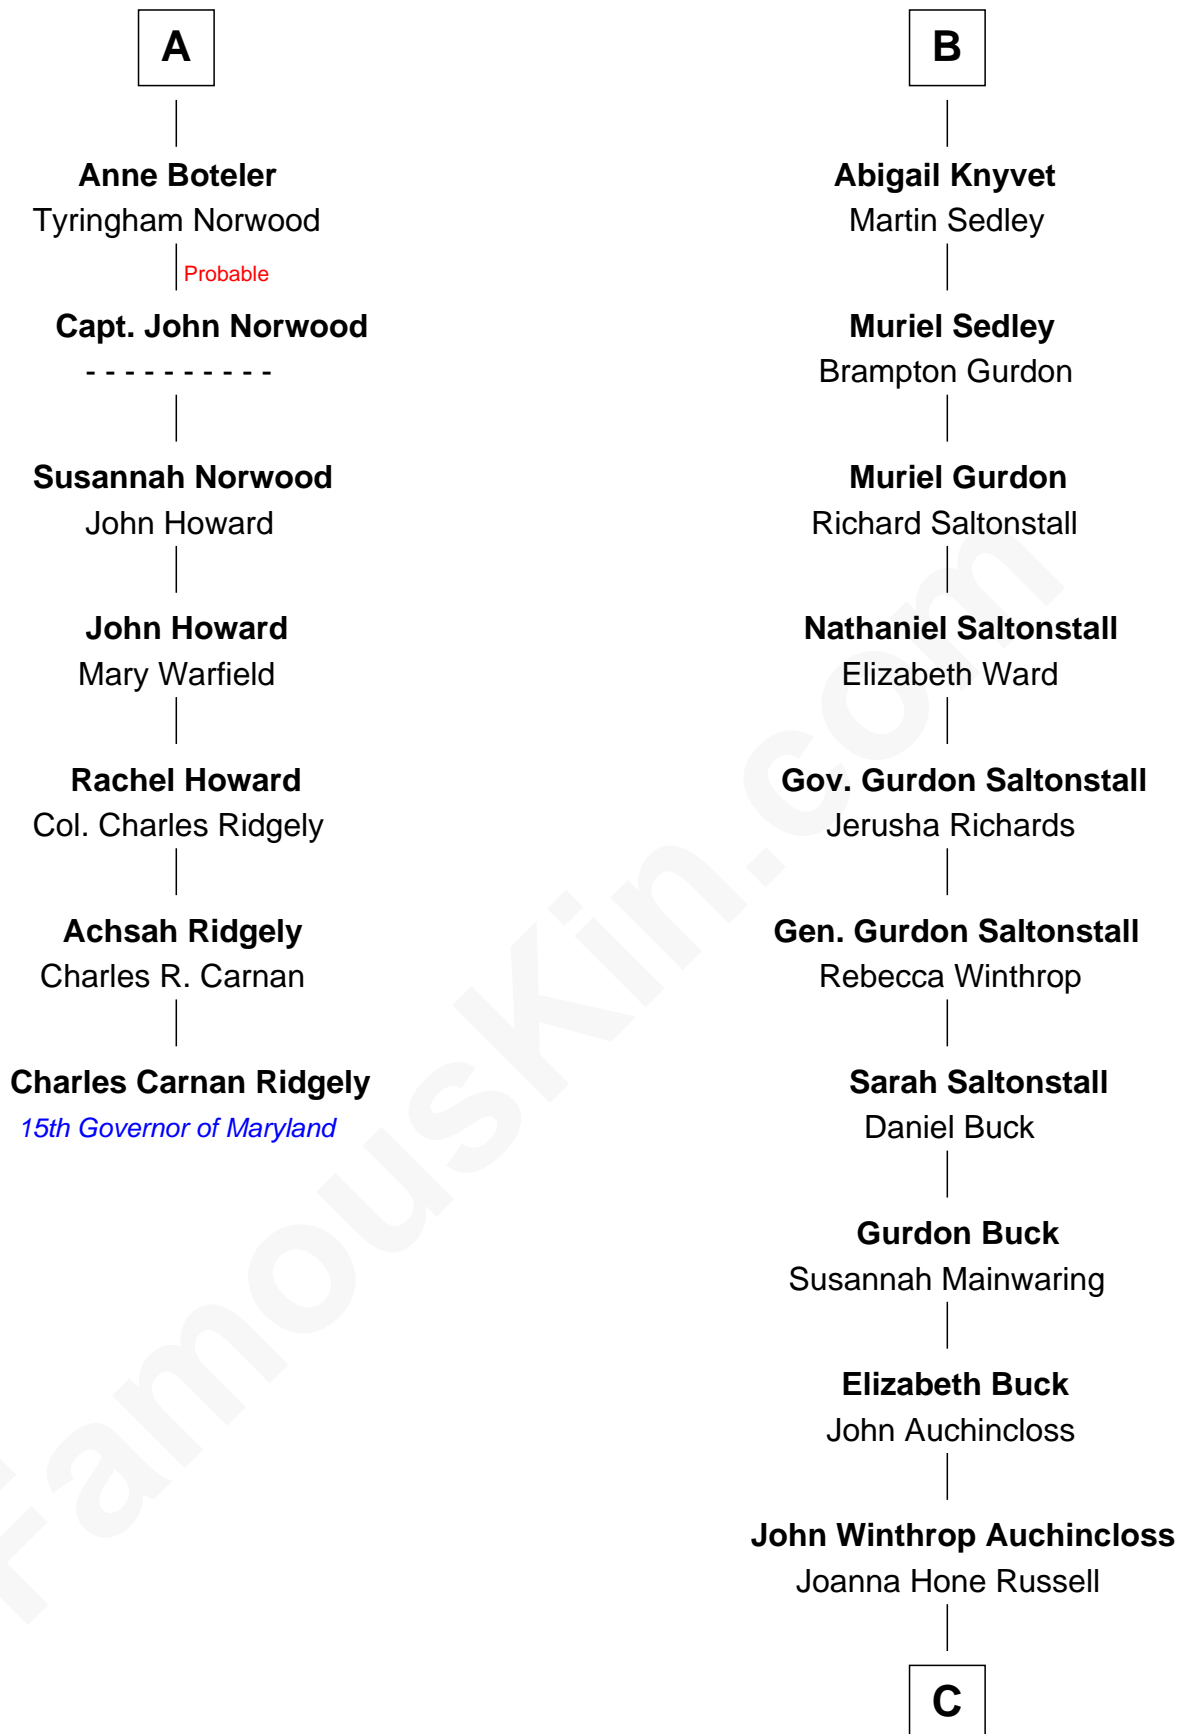

FamousKin.com
Relationship Chart of
Charles Carnan Ridgely
15th Governor of Maryland

13th cousin 5 times removed of
Louis Auchincloss
Author

C

Joseph Howland Auchincloss

Priscilla Dixon Stanton

Louis Auchincloss