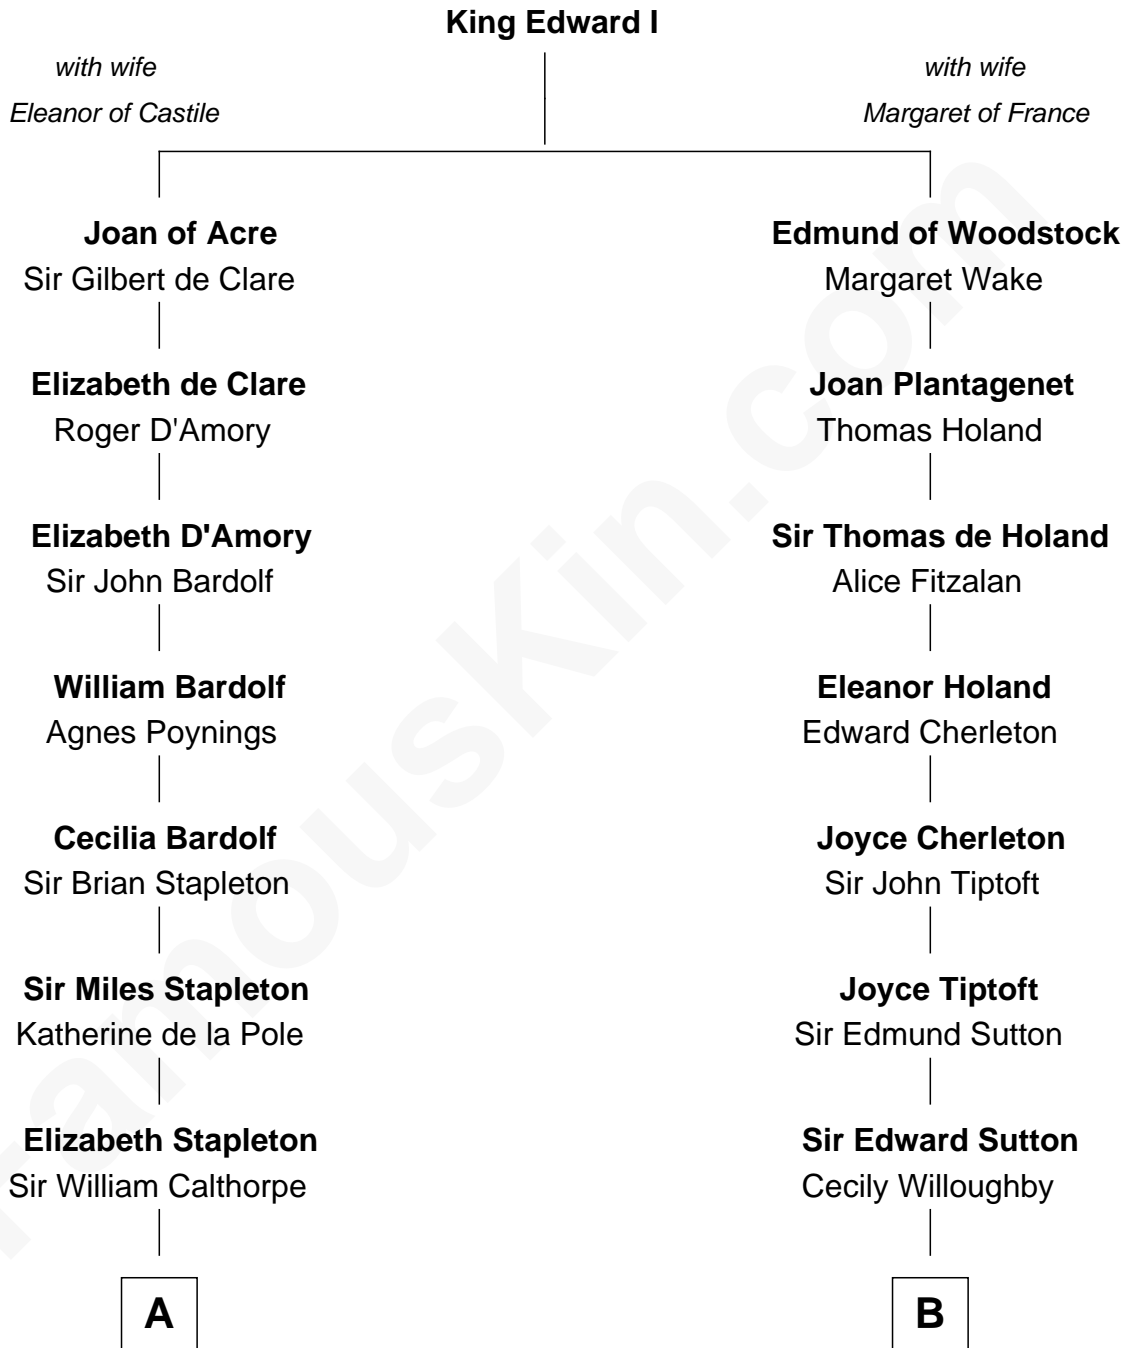

**FamousKin.com**  
**Relationship Chart of**  
**Charles Carnan Ridgely**  
*15th Governor of Maryland*

**17th cousin 3 times removed of**  
**Alan Shepard**  
*Mercury and Apollo Astronaut*

C

**Thomas Bradbury Bartlett**  
Victoria Elizabeth Williams Cilley

**Annie Elizabeth Bartlett**  
Frederick Johnson Shepard

**Alan Bartlett Shepard**  
Pauline Renza Emerson

**Alan Shepard**  
*Mercury and Apollo Astronaut*

FamousKin.com