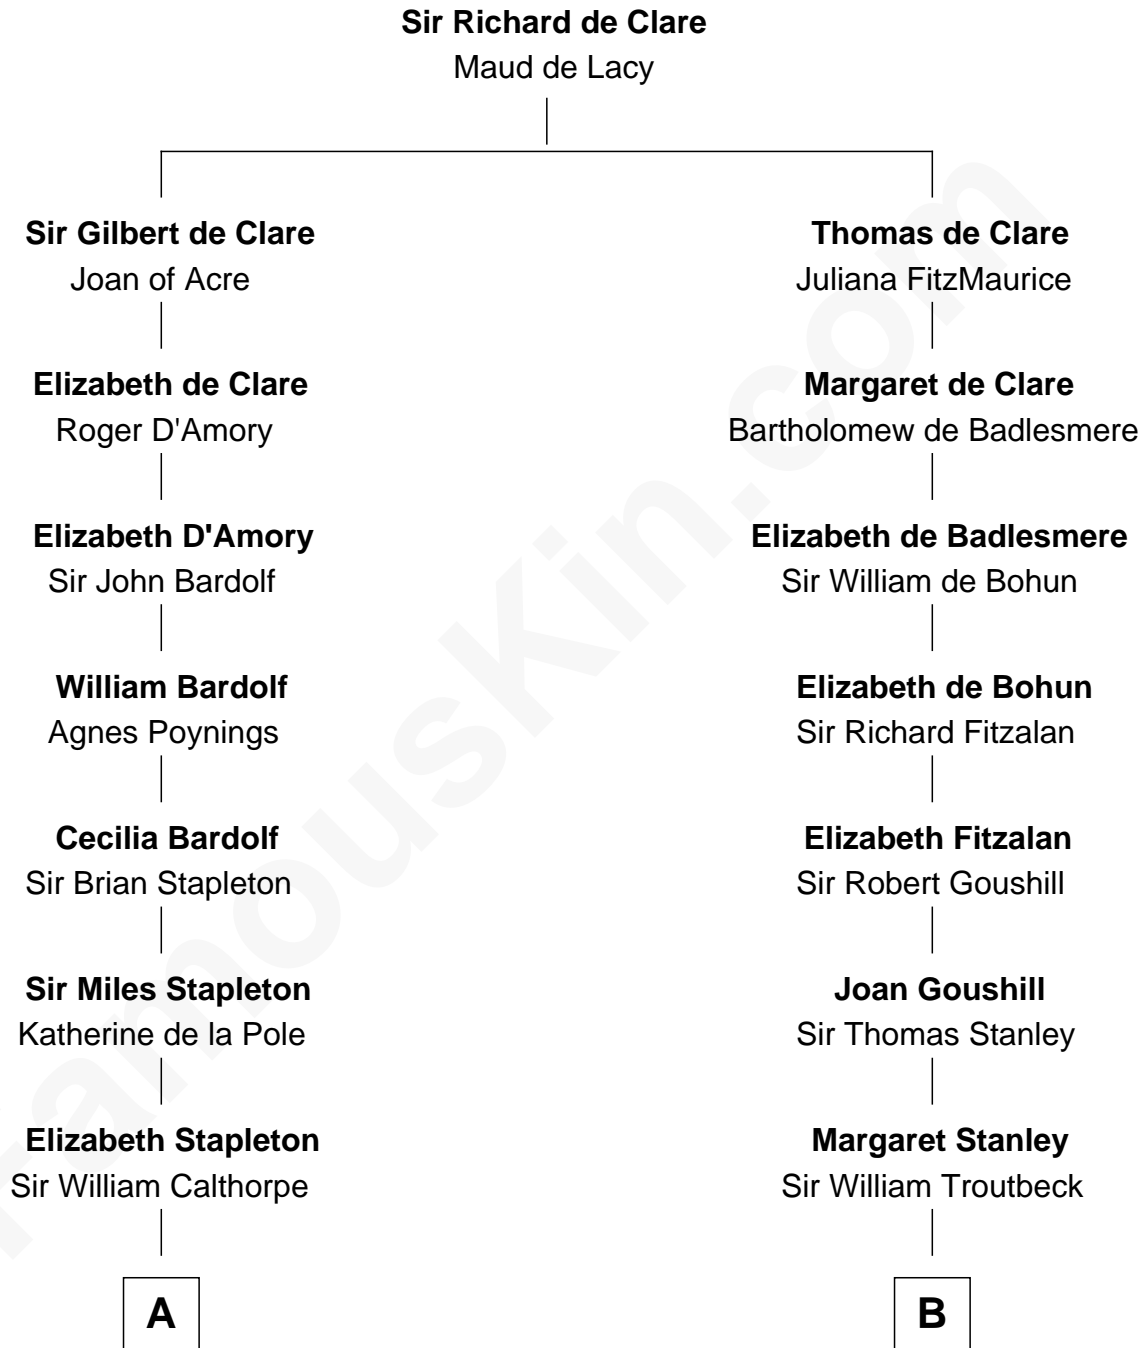

**FamousKin.com**  
**Relationship Chart of**  
**Charles Carnan Ridgely**  
*15th Governor of Maryland*

**17th cousin 1 time removed of**  
**John Quincy Adams**  
*6th U.S. President*

**C**

Abigail Quincy Smith

John Adams

John Quincy Adams

*6th U.S. President*

FamousKin.com