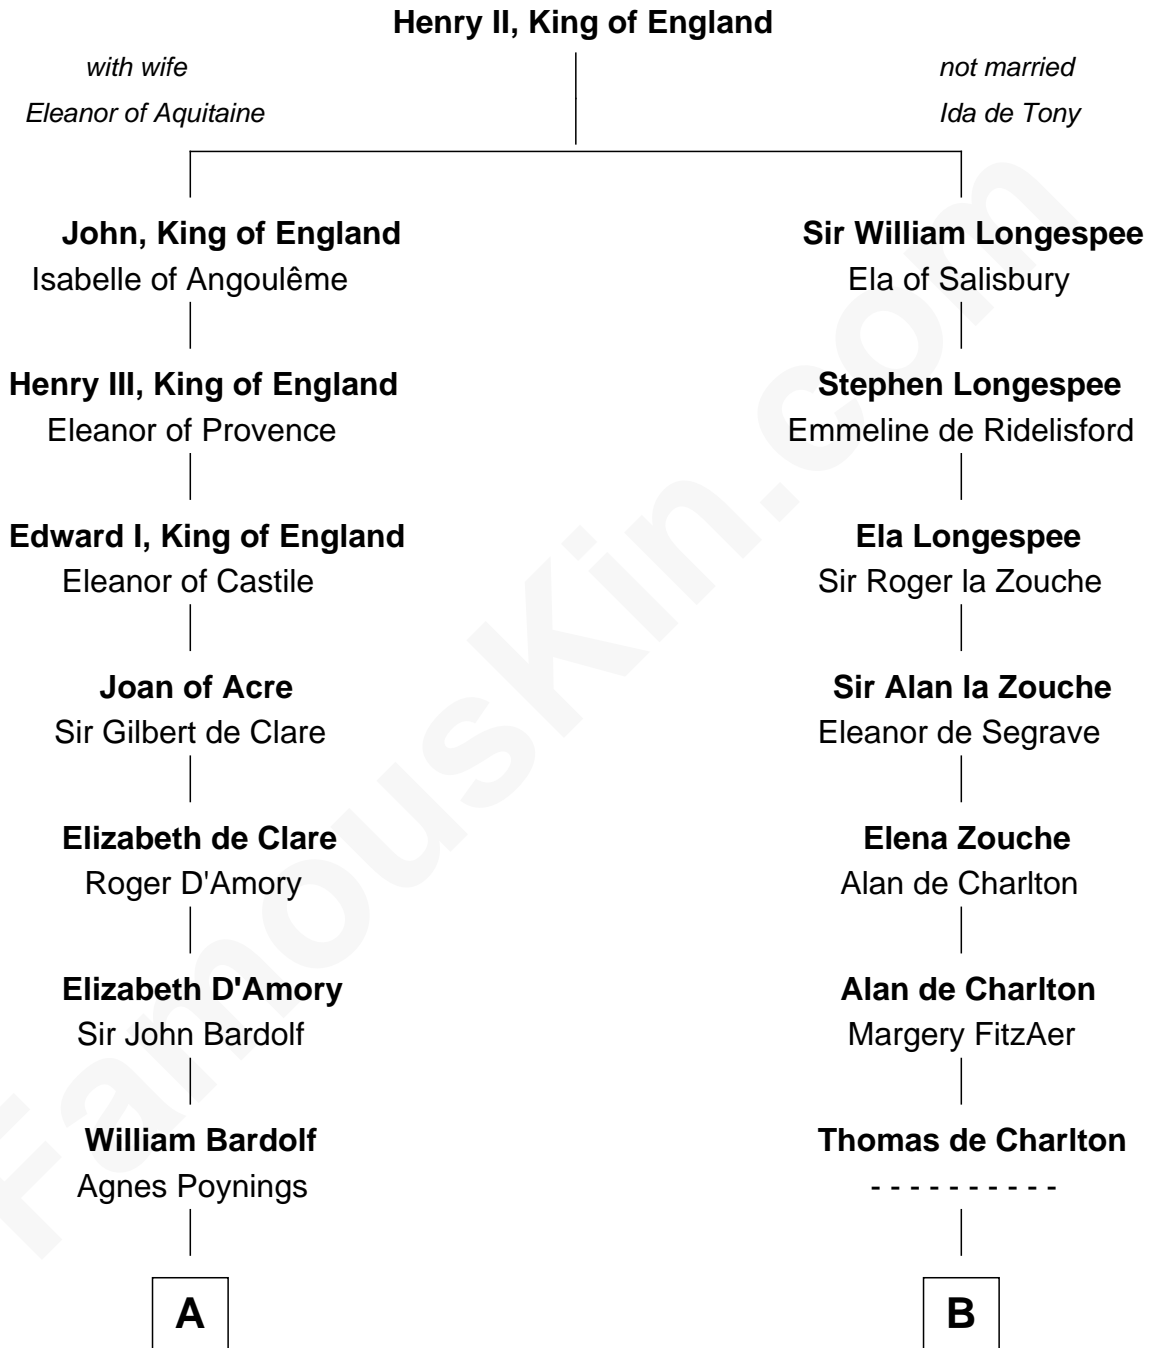

FamousKin.com
Relationship Chart of
Charles Carnan Ridgely
15th Governor of Maryland

19th cousin 1 time removed of

John Hancock

Signer of the Declaration of Independence

C

John Howard

Mary Warfield

Rachel Howard

Col. Charles Ridgely

Achsah Ridgely

Charles R. Carnan

Charles Carnan Ridgely

15th Governor of Maryland

D

Elizabeth Clarke

John Hancock