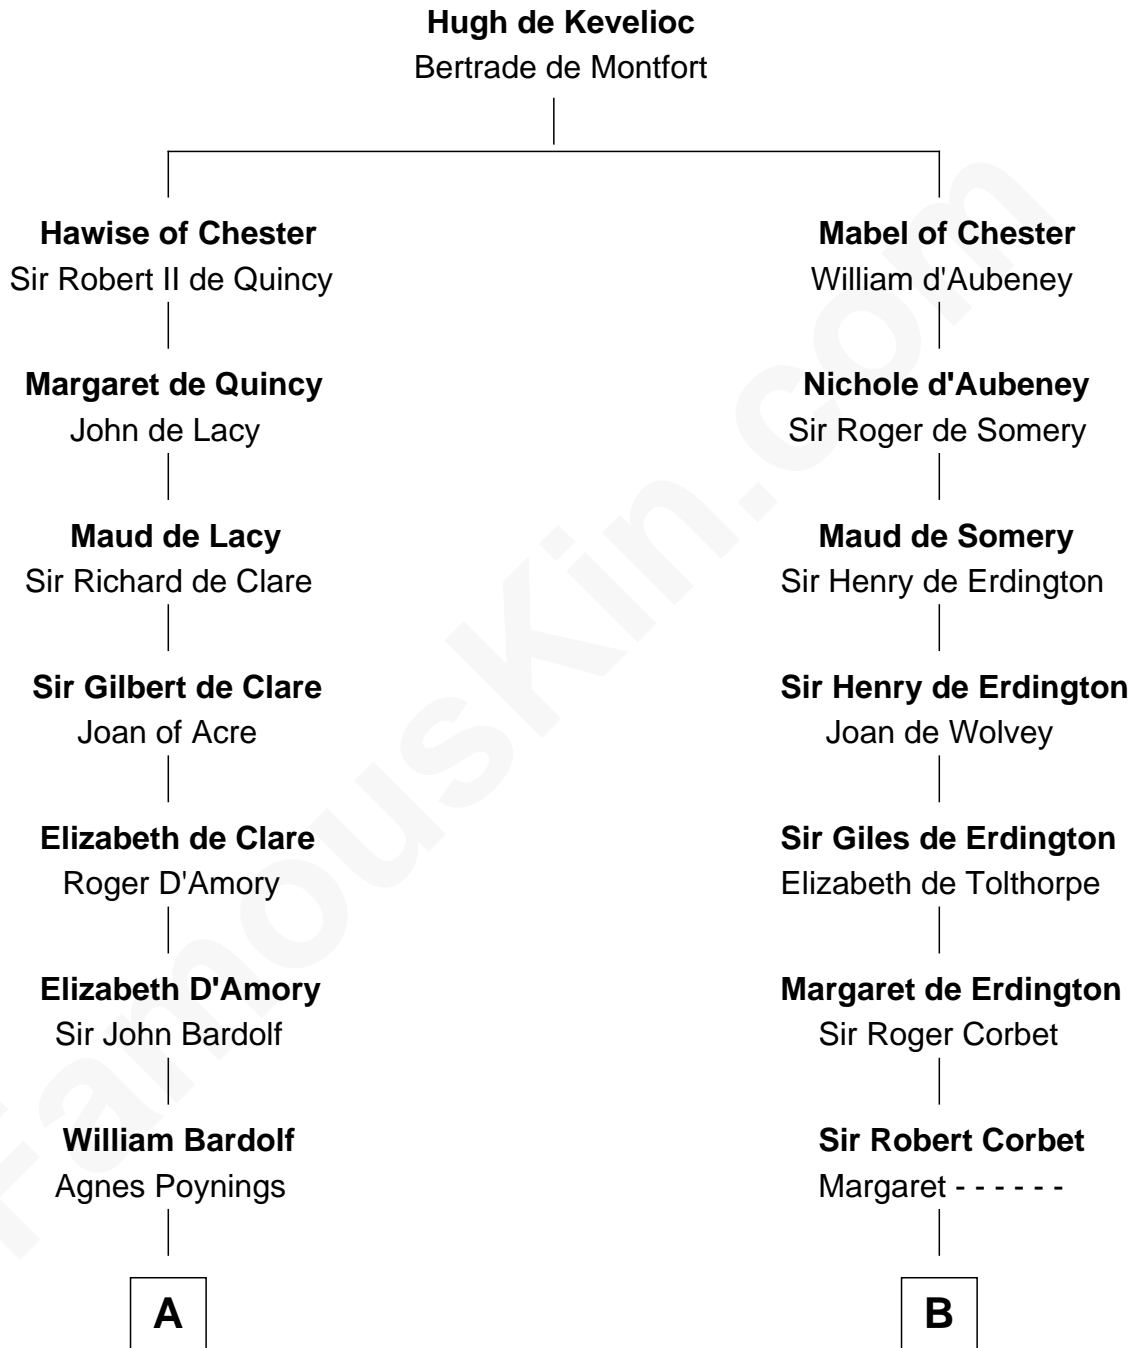

**FamousKin.com**  
**Relationship Chart of**  
**Charles Carnan Ridgely**  
*15th Governor of Maryland*

**17th cousin 3 times removed of**

**John Hancock**  
*Signer of the Declaration of Independence*

**C**

—  
**John Howard**

Mary Warfield

—  
**Rachel Howard**

Col. Charles Ridgely

—  
**Achsah Ridgely**

Charles R. Carnan

—  
**Charles Carnan Ridgely**

*15th Governor of Maryland*

FamousKin.com