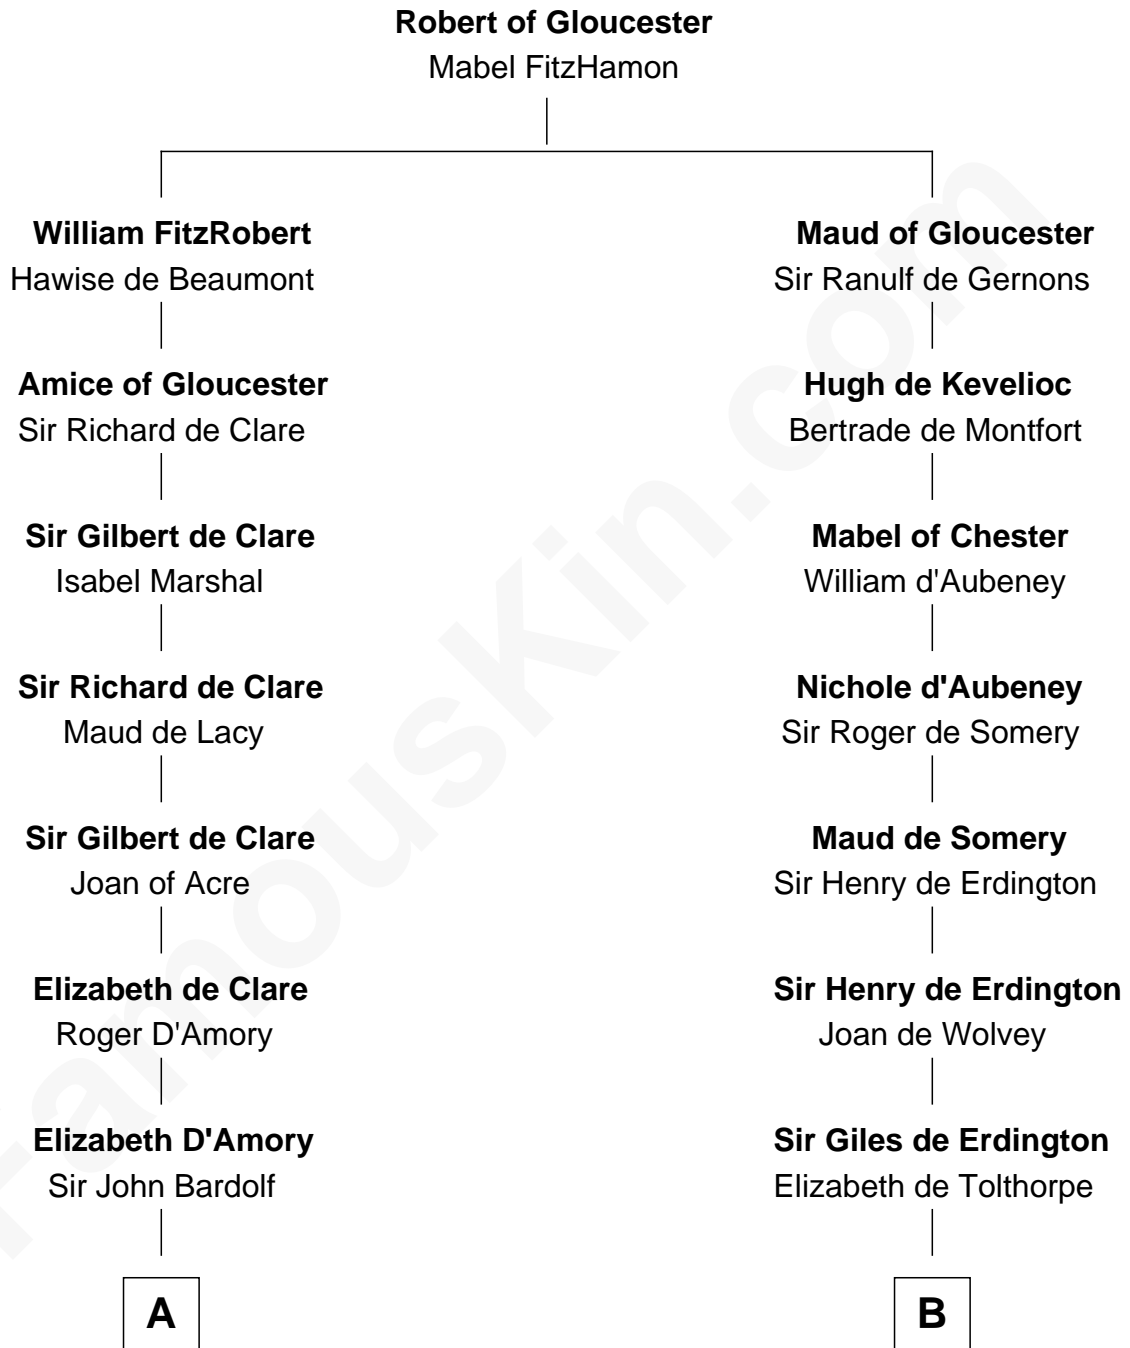

FamousKin.com
Relationship Chart of
Charles Carnan Ridgely
15th Governor of Maryland

19th cousin 2 times removed of

John Hancock
Signer of the Declaration of Independence

C

Susannah Norwood

John Howard

John Howard

Mary Warfield

Rachel Howard

Col. Charles Ridgely

Achsah Ridgely

Charles R. Carnan

Charles Carnan Ridgely

15th Governor of Maryland

D