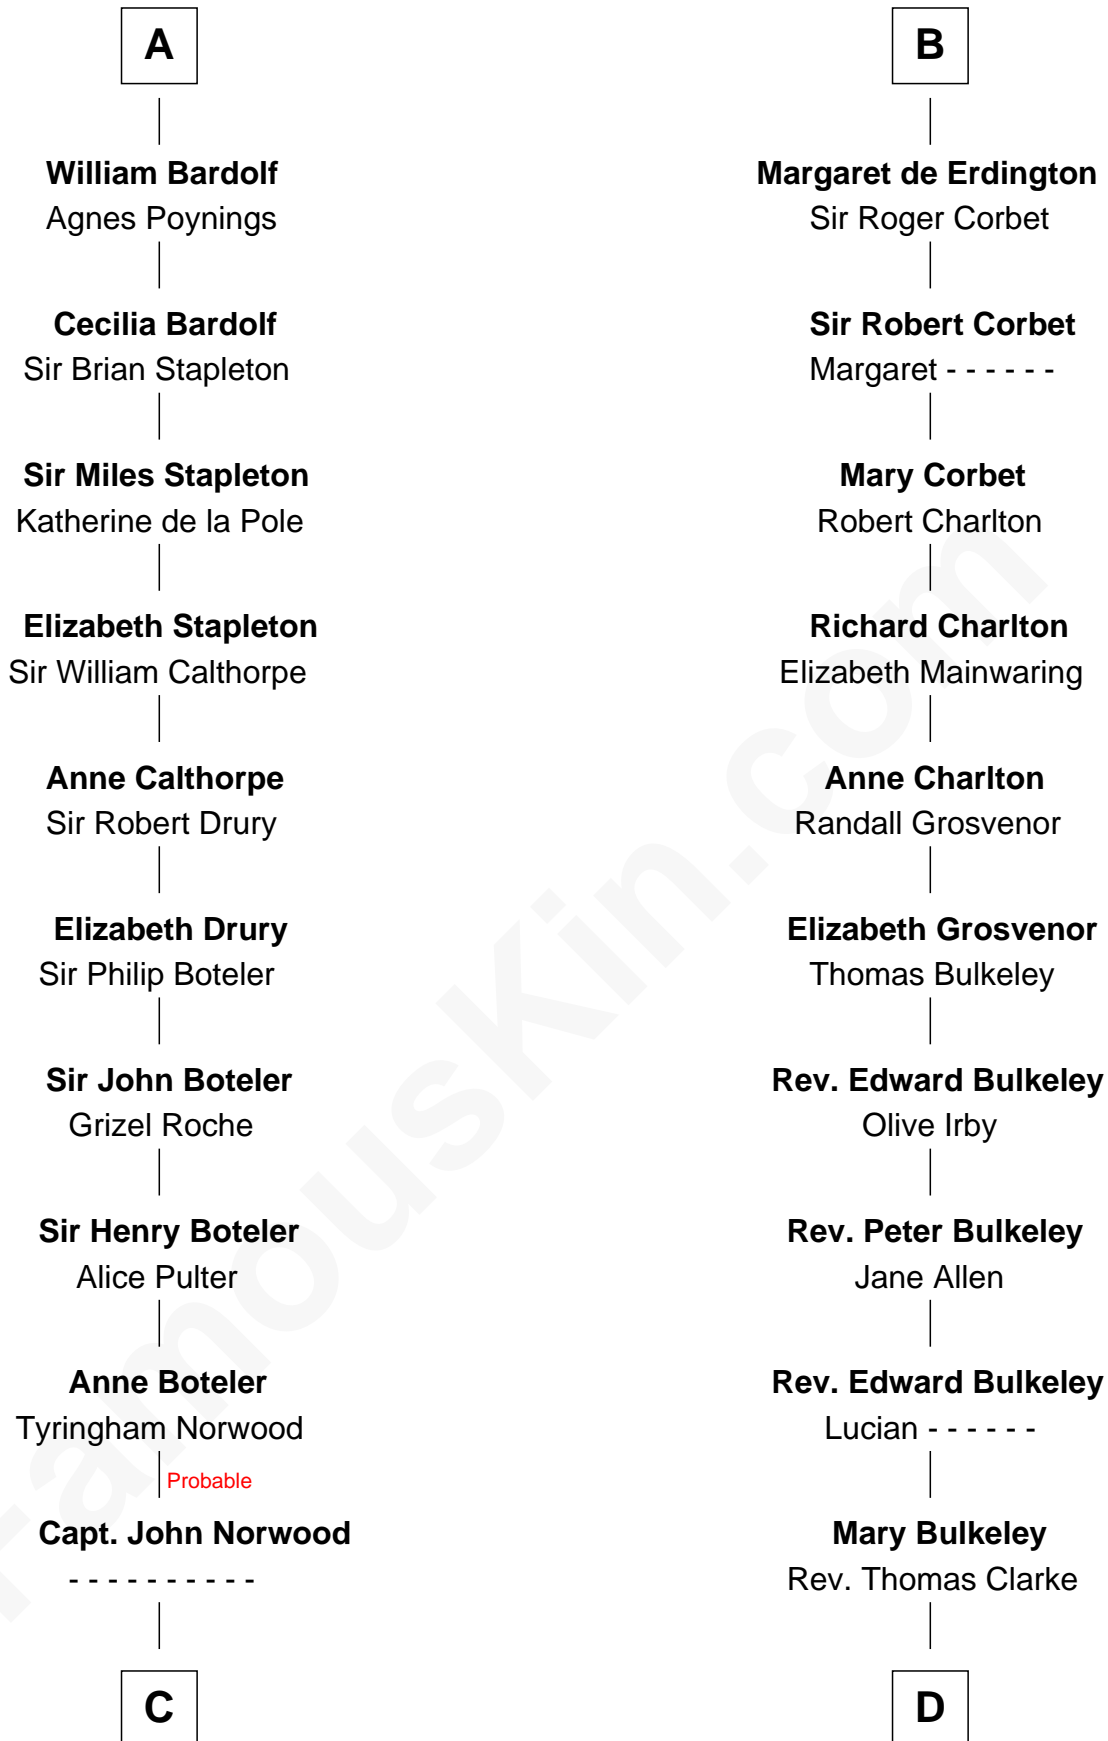

FamousKin.com
Relationship Chart of
Charles Carnan Ridgely
15th Governor of Maryland

19th cousin 2 times removed of

John Hancock
Signer of the Declaration of Independence

C

Susannah Norwood

John Howard

John Howard

Mary Warfield

Rachel Howard

Col. Charles Ridgely

Achsah Ridgely

Charles R. Carnan

Charles Carnan Ridgely

15th Governor of Maryland

D