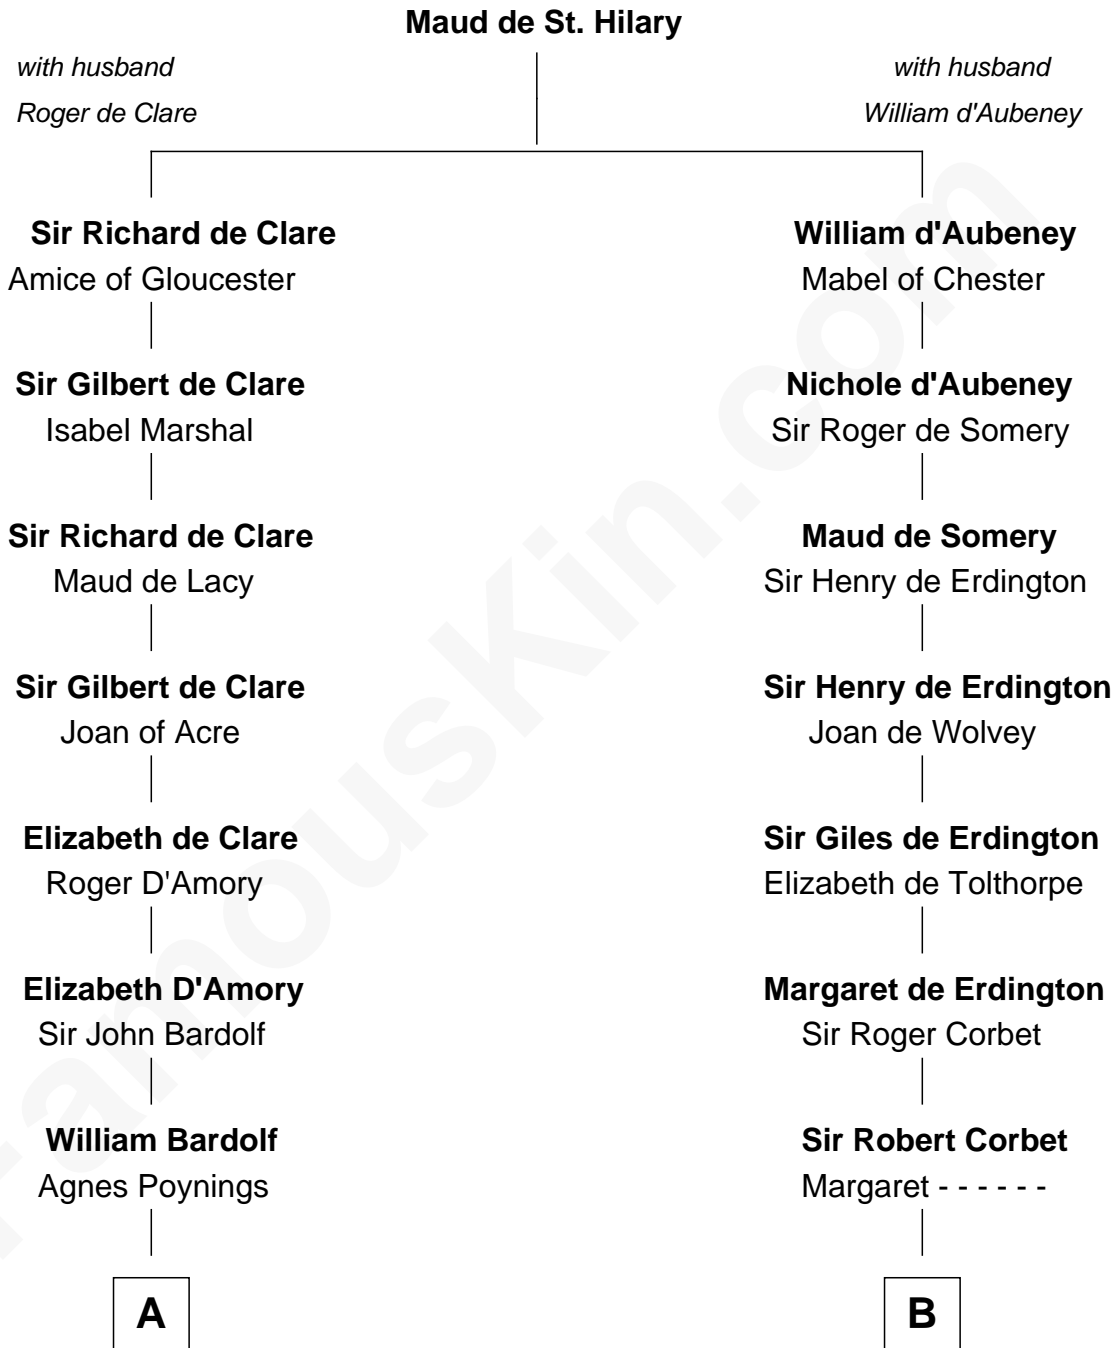

**FamousKin.com**  
**Relationship Chart of**  
**Charles Carnan Ridgely**  
*15th Governor of Maryland*

**17th cousin 3 times removed of**

**John Hancock**  
*Signer of the Declaration of Independence*

**C**

—  
**John Howard**

Mary Warfield

—  
**Rachel Howard**

Col. Charles Ridgely

—  
**Achsah Ridgely**

Charles R. Carnan

—  
**Charles Carnan Ridgely**

*15th Governor of Maryland*

FamousKin.com