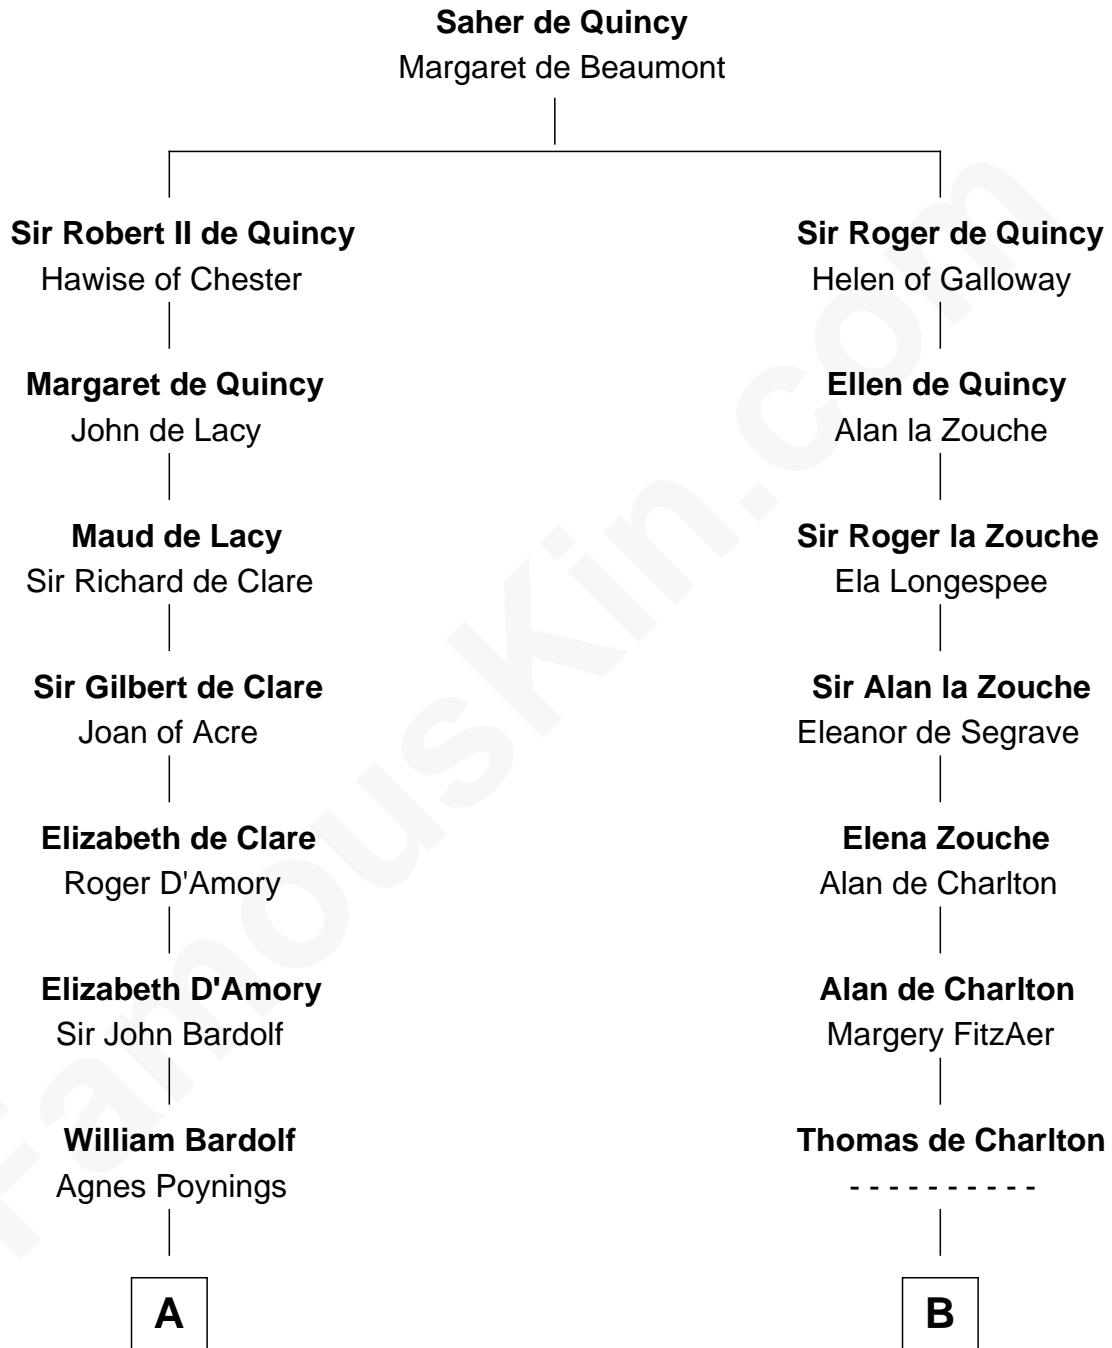

FamousKin.com
Relationship Chart of
Charles Carnan Ridgely
15th Governor of Maryland

19th cousin 1 time removed of

John Hancock

Signer of the Declaration of Independence

C

John Howard

Mary Warfield

Rachel Howard

Col. Charles Ridgely

Achsah Ridgely

Charles R. Carnan

Charles Carnan Ridgely

15th Governor of Maryland

D

Elizabeth Clarke

John Hancock