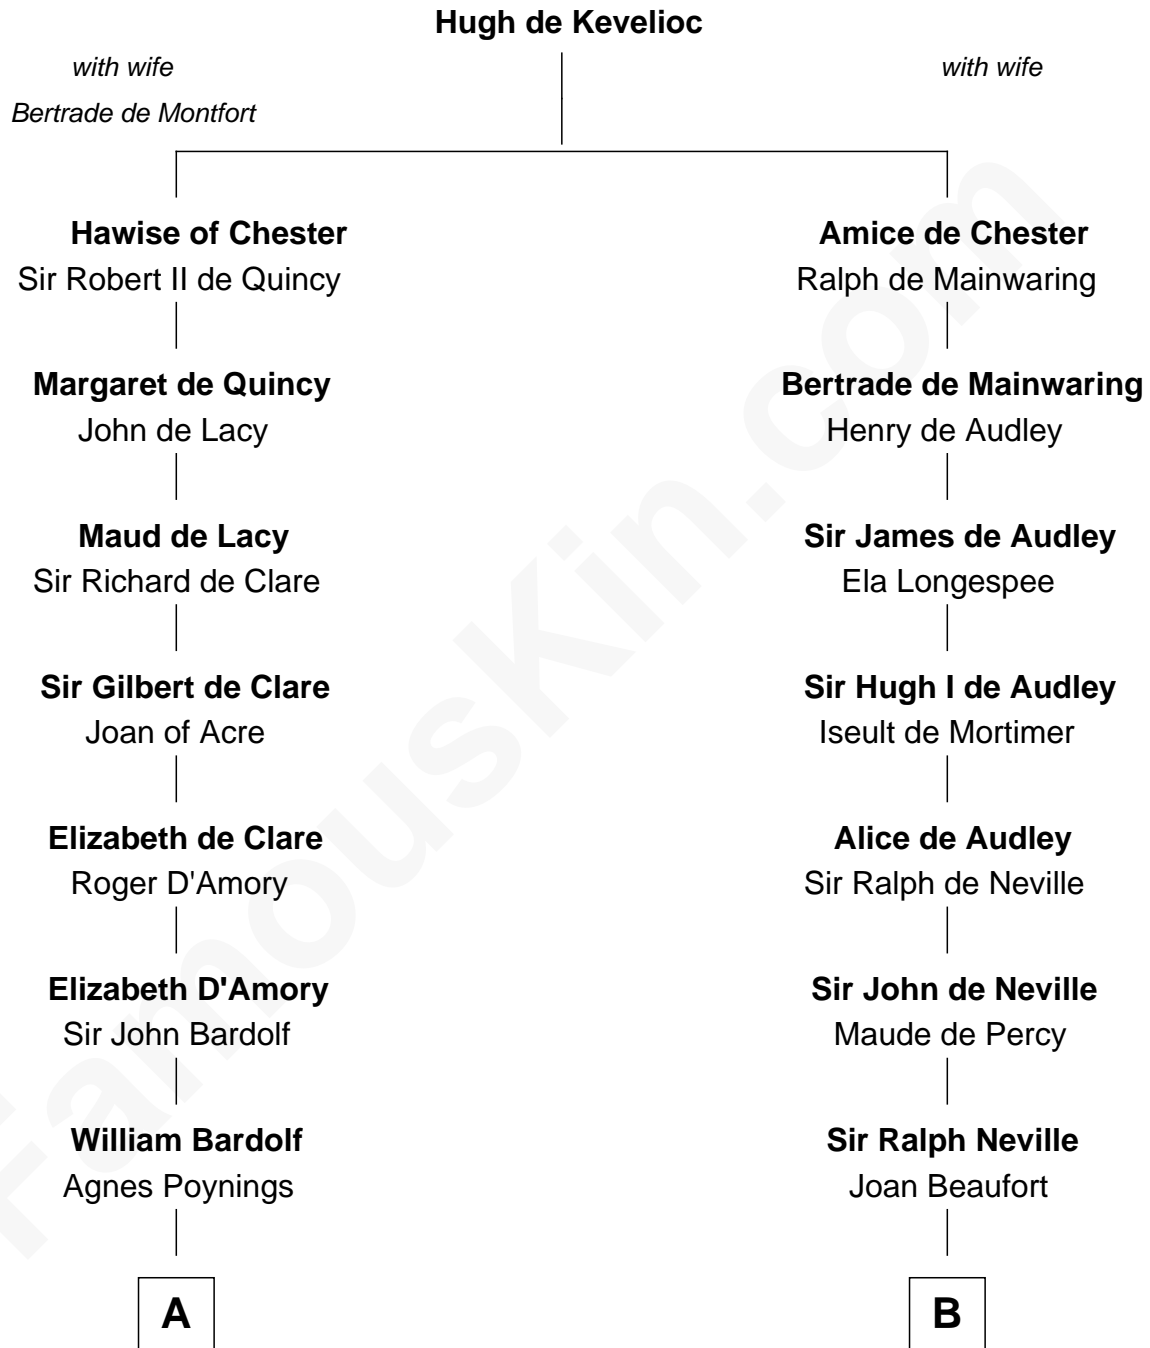

**FamousKin.com**  
**Relationship Chart of**  
**Charles Carnan Ridgely**  
*15th Governor of Maryland*

**11th cousin 9 times removed of**

**Catherine Parr**  
*6th Wife of King Henry VIII*

**C**

—  
**John Howard**

Mary Warfield

—  
**Rachel Howard**

Col. Charles Ridgely

—  
**Achsah Ridgely**

Charles R. Carnan

—  
**Charles Carnan Ridgely**

*15th Governor of Maryland*