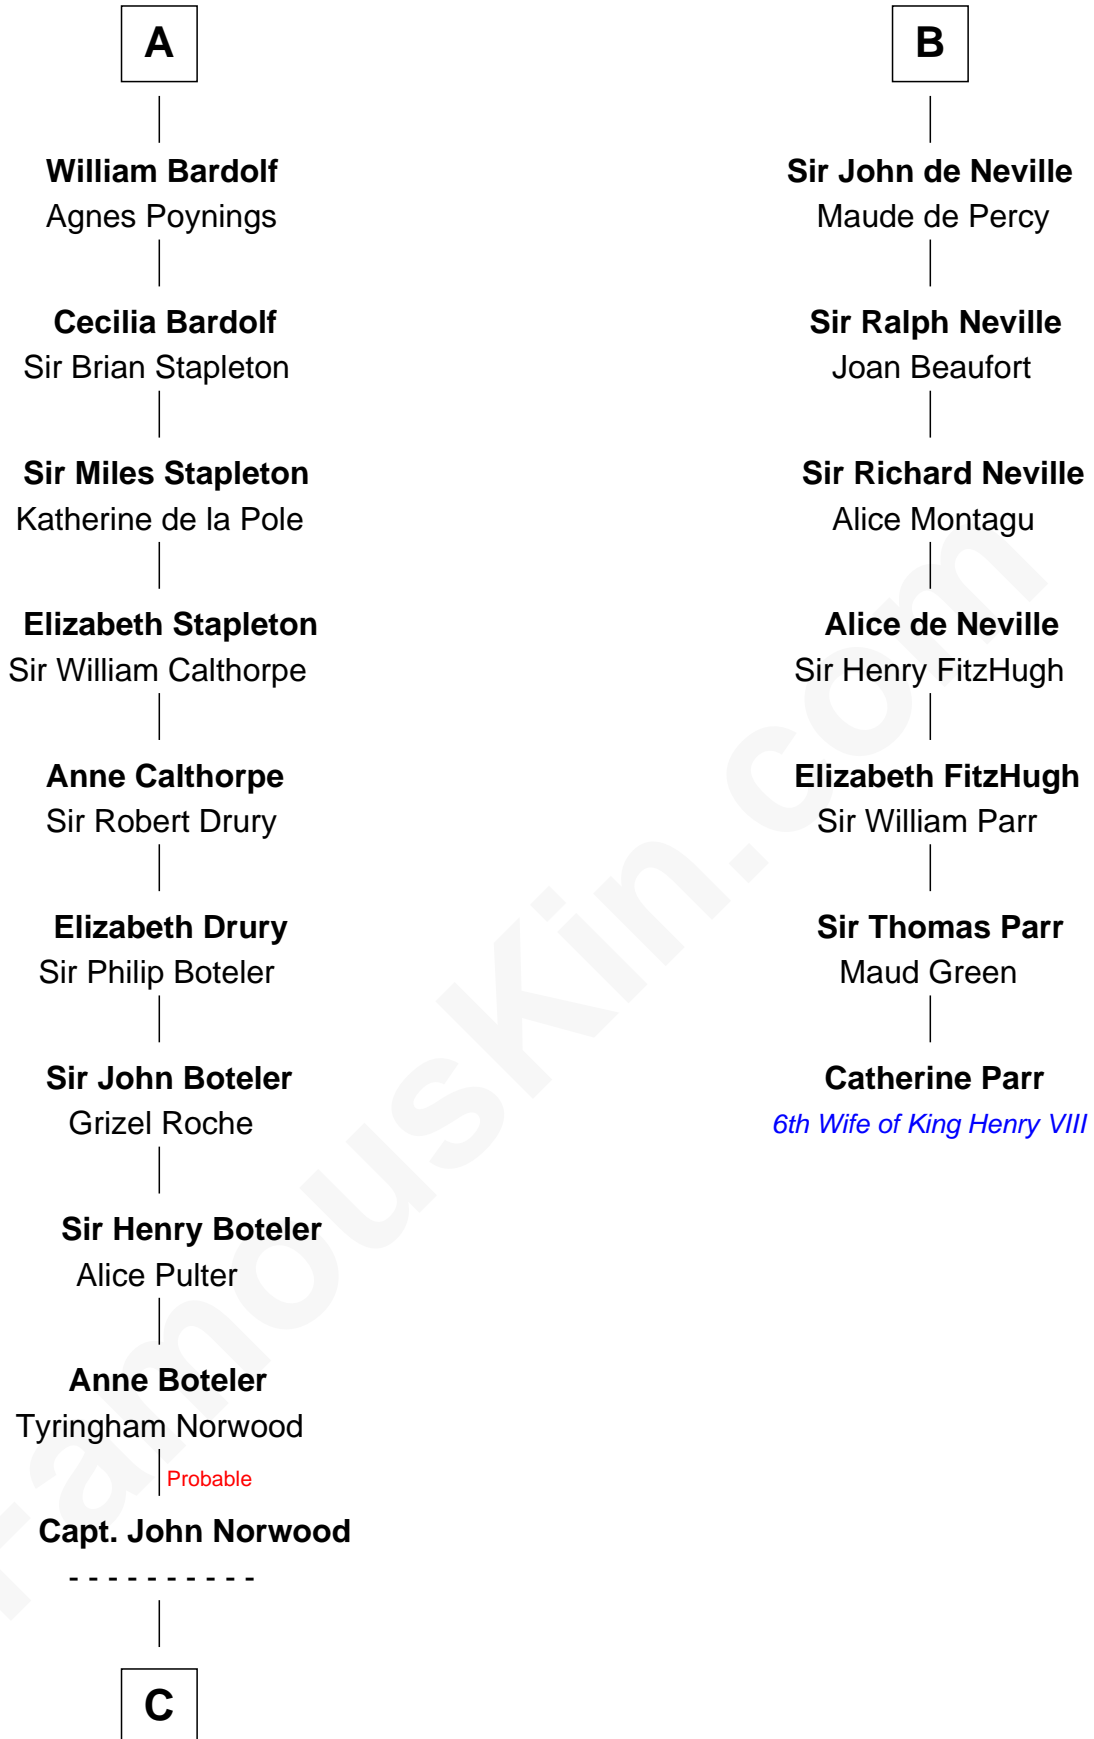

FamousKin.com
Relationship Chart of
Charles Carnan Ridgely
15th Governor of Maryland

13th cousin 8 times removed of

Catherine Parr
6th Wife of King Henry VIII

C

—
Susannah Norwood

John Howard

—
John Howard

Mary Warfield

—
Rachel Howard

Col. Charles Ridgely

—
Achsah Ridgely

Charles R. Carnan

—
Charles Carnan Ridgely

15th Governor of Maryland