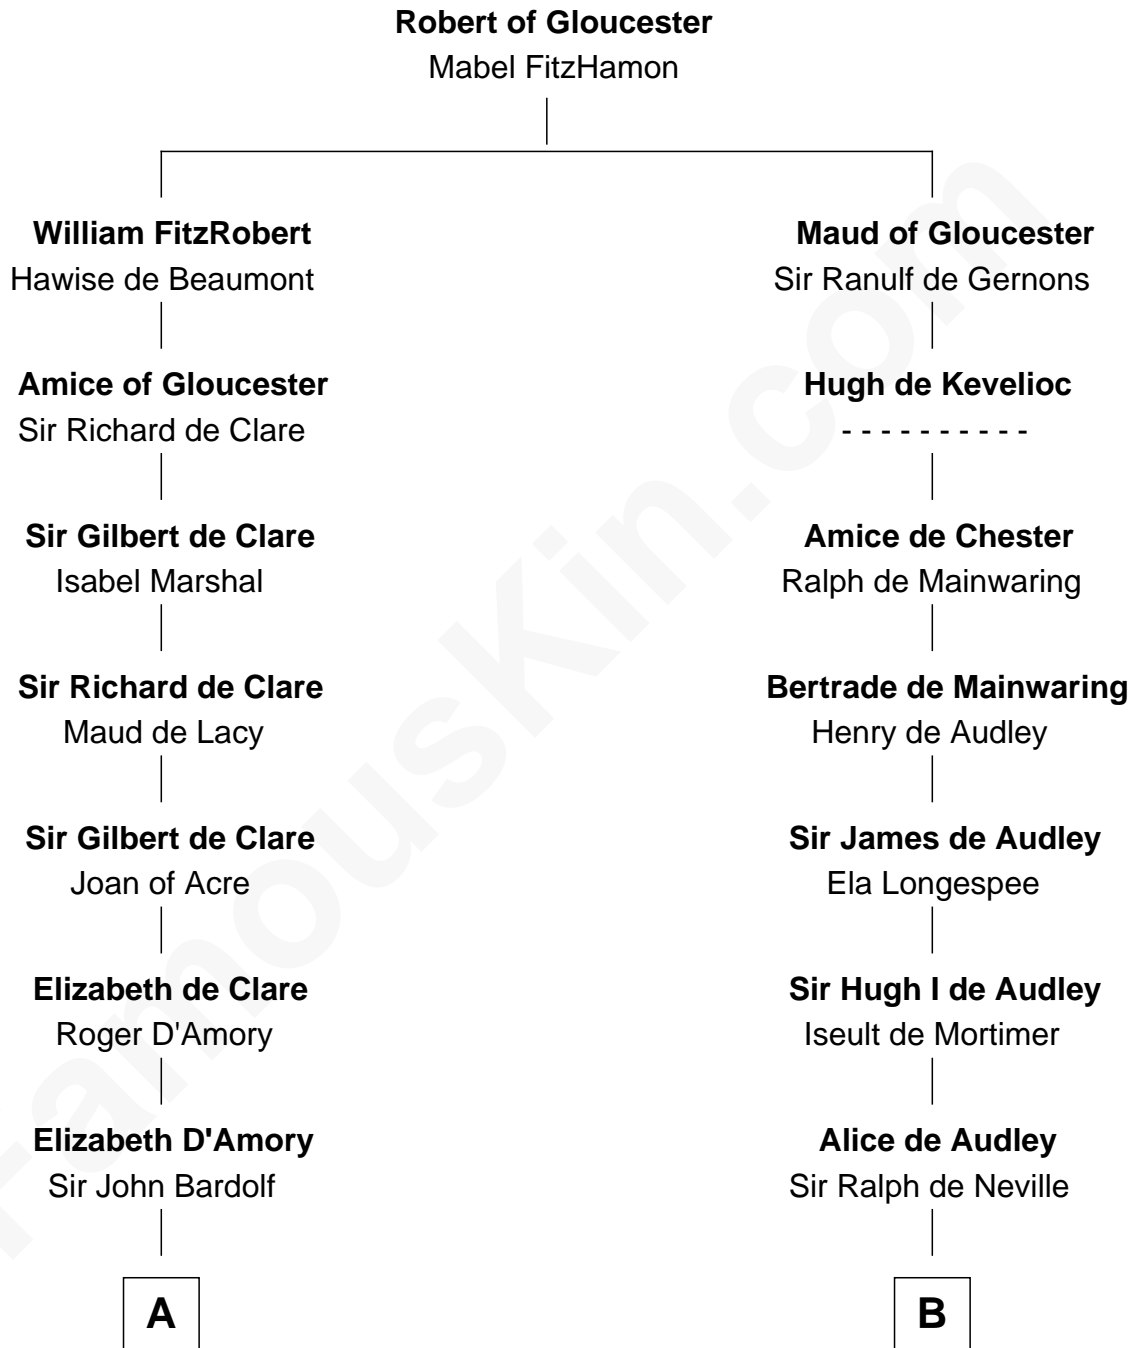

FamousKin.com
Relationship Chart of
Charles Carnan Ridgely
15th Governor of Maryland

13th cousin 8 times removed of

Catherine Parr
6th Wife of King Henry VIII

C

—
Susannah Norwood

John Howard

—
John Howard

Mary Warfield

—
Rachel Howard

Col. Charles Ridgely

—
Achsah Ridgely

Charles R. Carnan

—
Charles Carnan Ridgely

15th Governor of Maryland