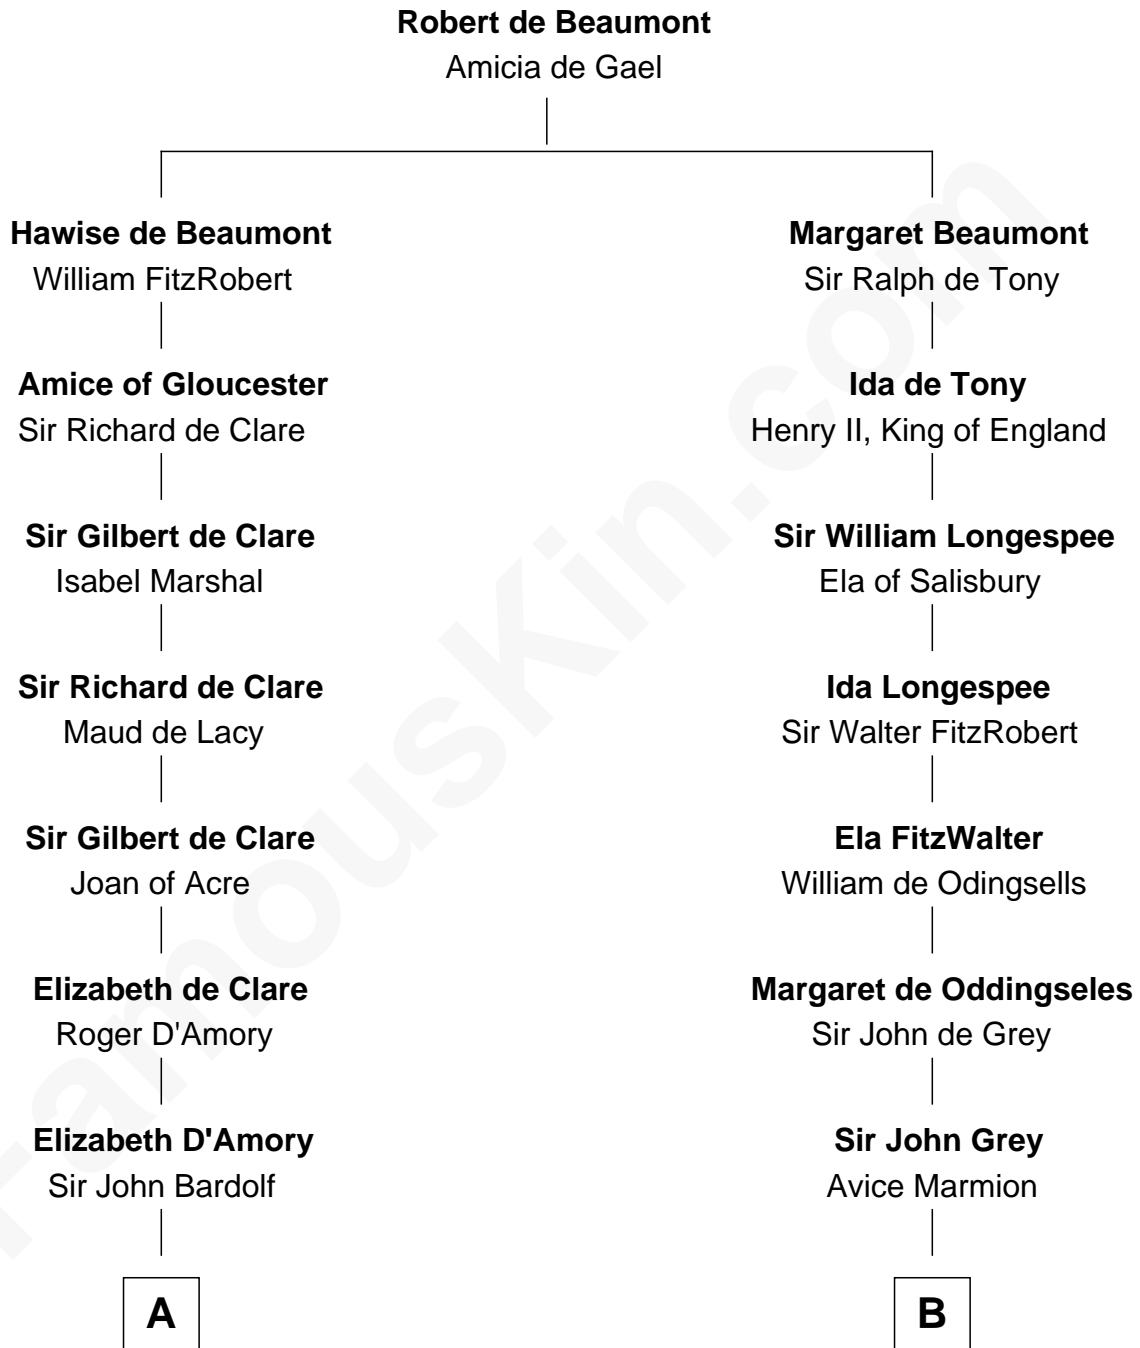

FamousKin.com
Relationship Chart of
Charles Carnan Ridgely
15th Governor of Maryland

13th cousin 8 times removed of

Catherine Parr
6th Wife of King Henry VIII

C

—
Susannah Norwood

John Howard

—
John Howard

Mary Warfield

—
Rachel Howard

Col. Charles Ridgely

—
Achsah Ridgely

Charles R. Carnan

—
Charles Carnan Ridgely

15th Governor of Maryland