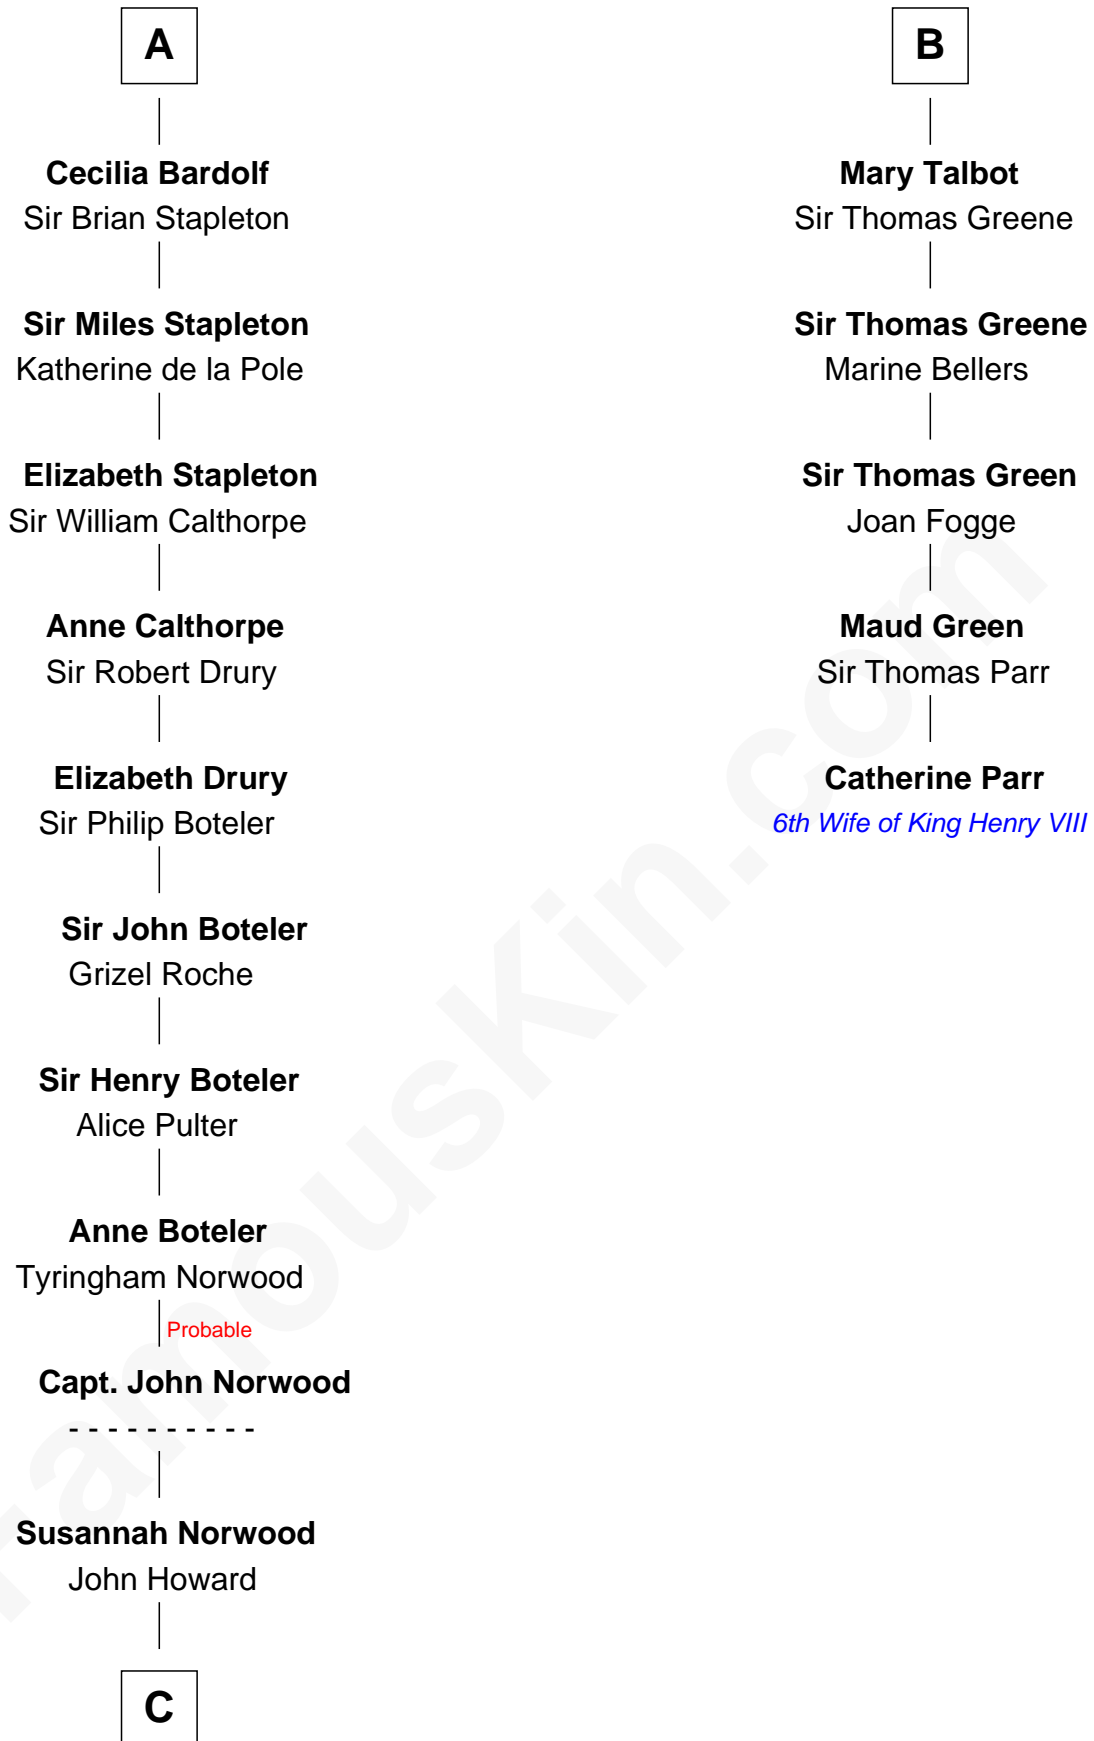

**FamousKin.com**  
**Relationship Chart of**  
**Charles Carnan Ridgely**  
*15th Governor of Maryland*

**11th cousin 9 times removed of**

**Catherine Parr**  
*6th Wife of King Henry VIII*

**C**

—  
**John Howard**

Mary Warfield

—  
**Rachel Howard**

Col. Charles Ridgely

—  
**Achsah Ridgely**

Charles R. Carnan

—  
**Charles Carnan Ridgely**

*15th Governor of Maryland*