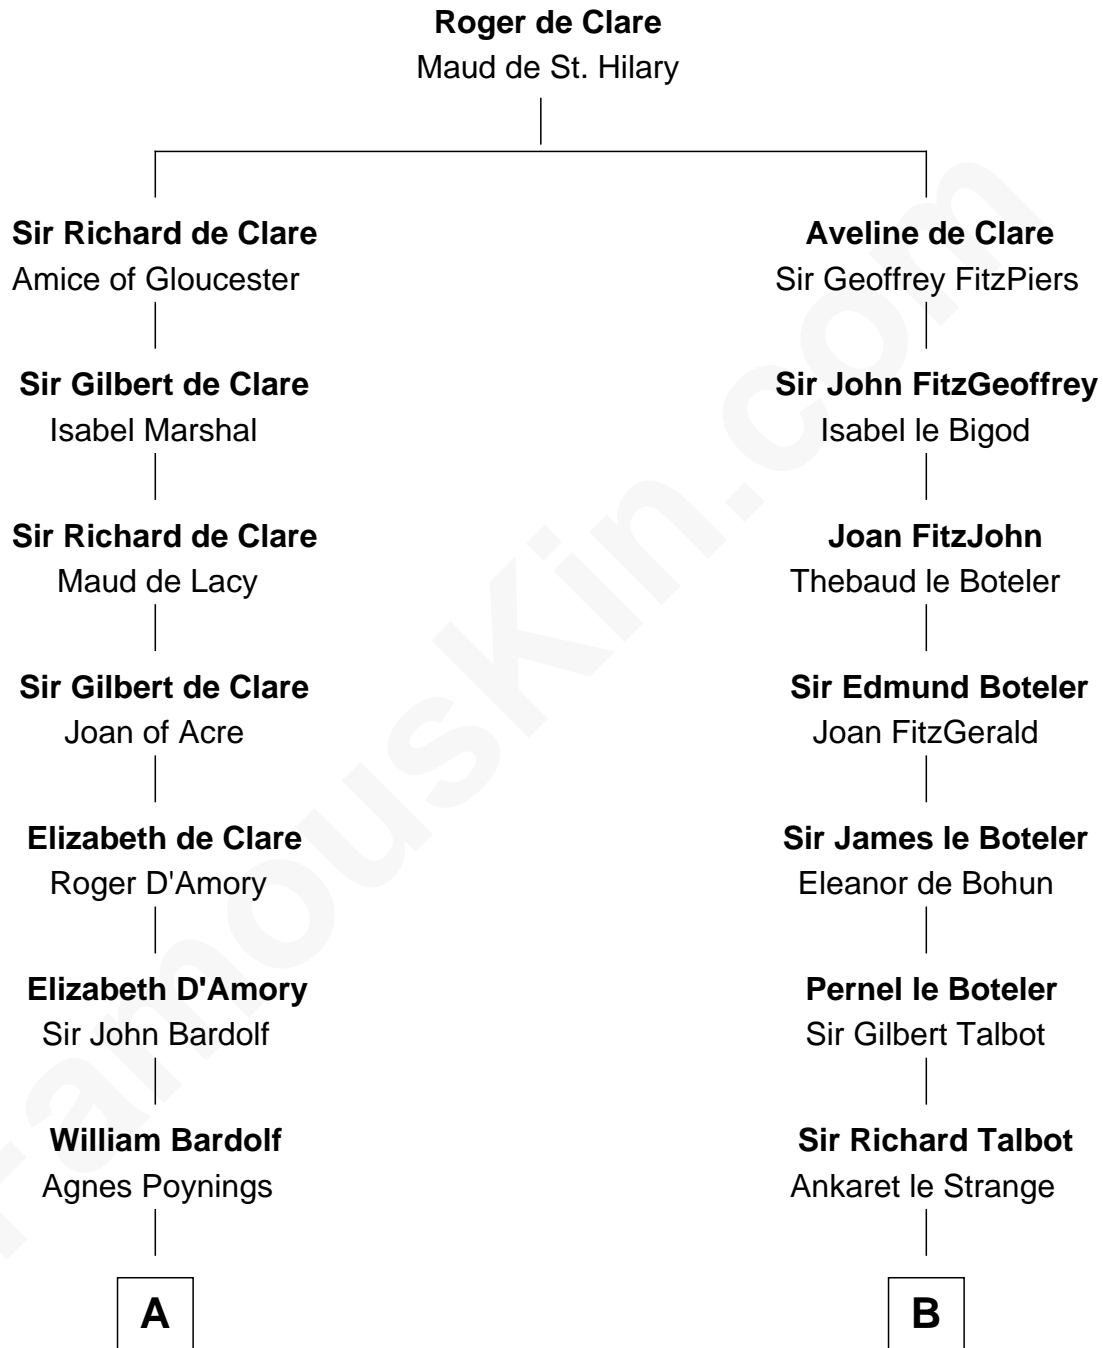

**FamousKin.com**  
**Relationship Chart of**  
**Charles Carnan Ridgely**  
*15th Governor of Maryland*

**11th cousin 9 times removed of**

**Catherine Parr**  
*6th Wife of King Henry VIII*

**C**

—  
**John Howard**

Mary Warfield

—  
**Rachel Howard**

Col. Charles Ridgely

—  
**Achsah Ridgely**

Charles R. Carnan

—  
**Charles Carnan Ridgely**

*15th Governor of Maryland*