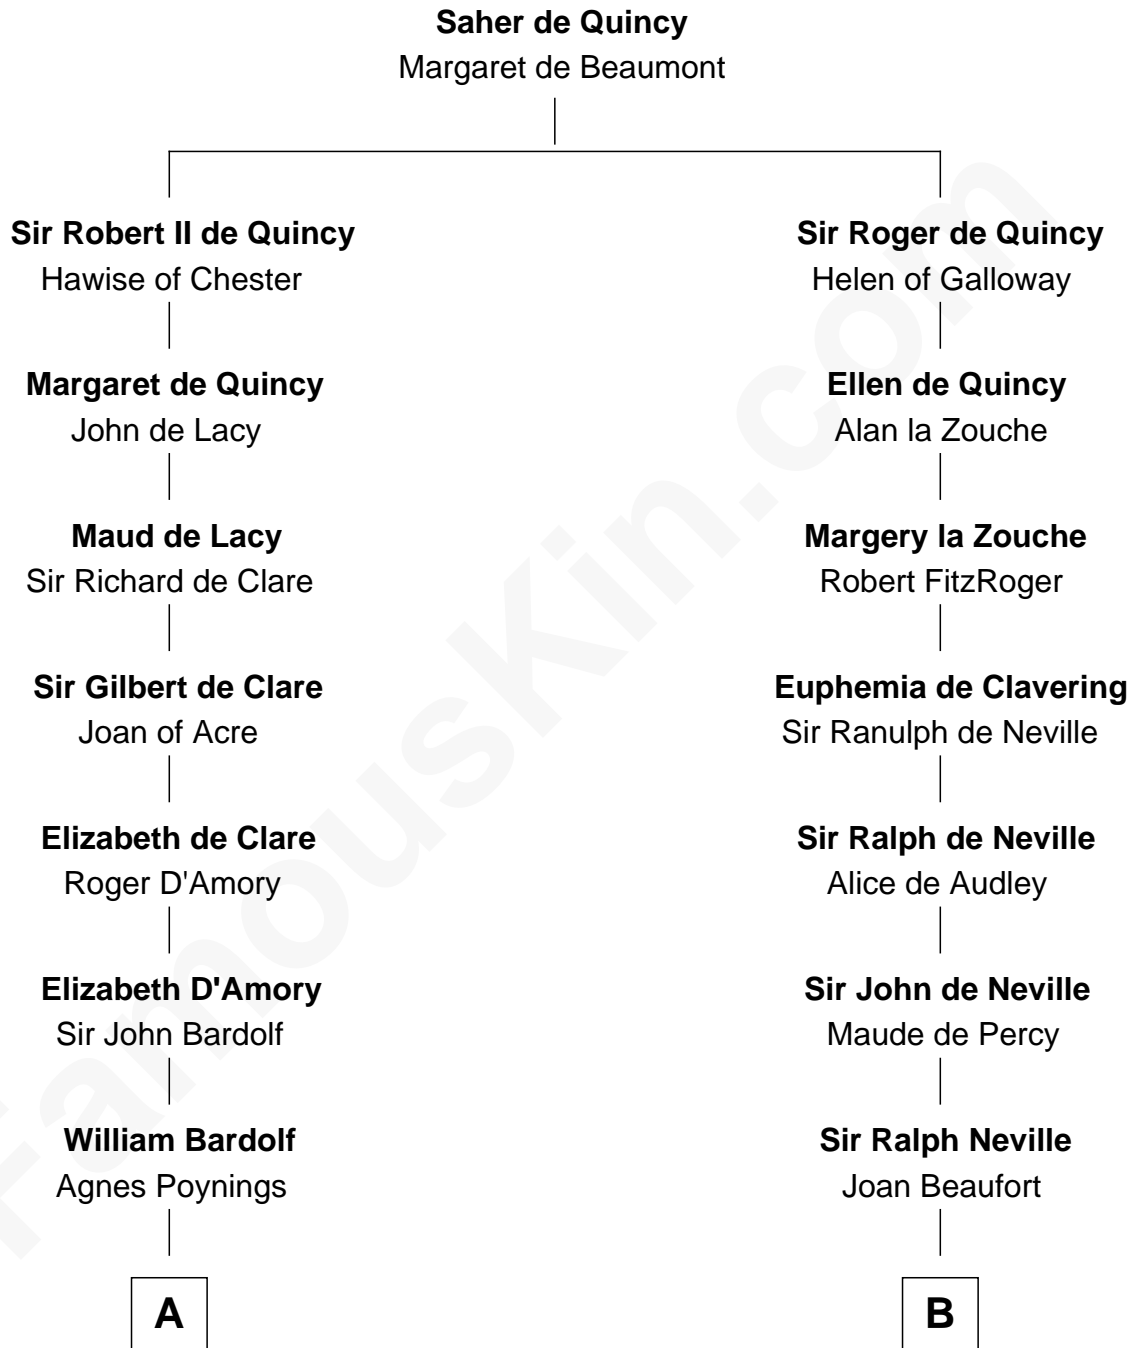

FamousKin.com
Relationship Chart of
Charles Carnan Ridgely
15th Governor of Maryland

11th cousin 9 times removed of

Catherine Parr
6th Wife of King Henry VIII

C

—
John Howard

Mary Warfield

—
Rachel Howard

Col. Charles Ridgely

—
Achsah Ridgely

Charles R. Carnan

—
Charles Carnan Ridgely

15th Governor of Maryland