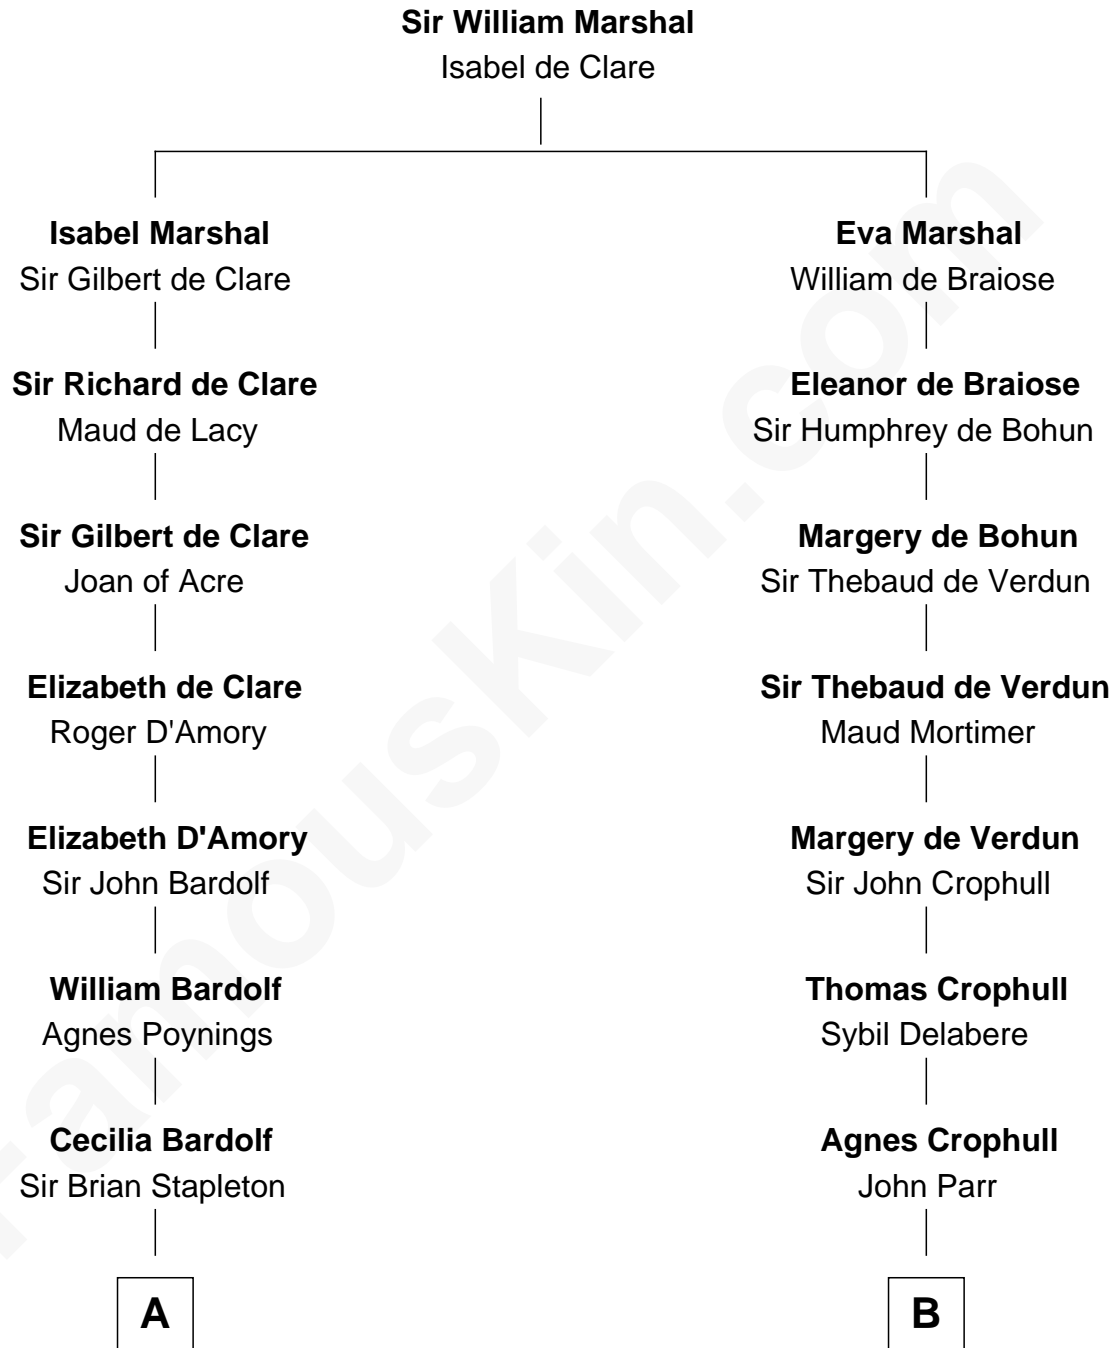

FamousKin.com
Relationship Chart of
Charles Carnan Ridgely
15th Governor of Maryland

10th cousin 9 times removed of

Catherine Parr
6th Wife of King Henry VIII

C

—
Rachel Howard
Col. Charles Ridgely

—
Achsah Ridgely
Charles R. Carnan

—
Charles Carnan Ridgely
15th Governor of Maryland

FamousKin.com