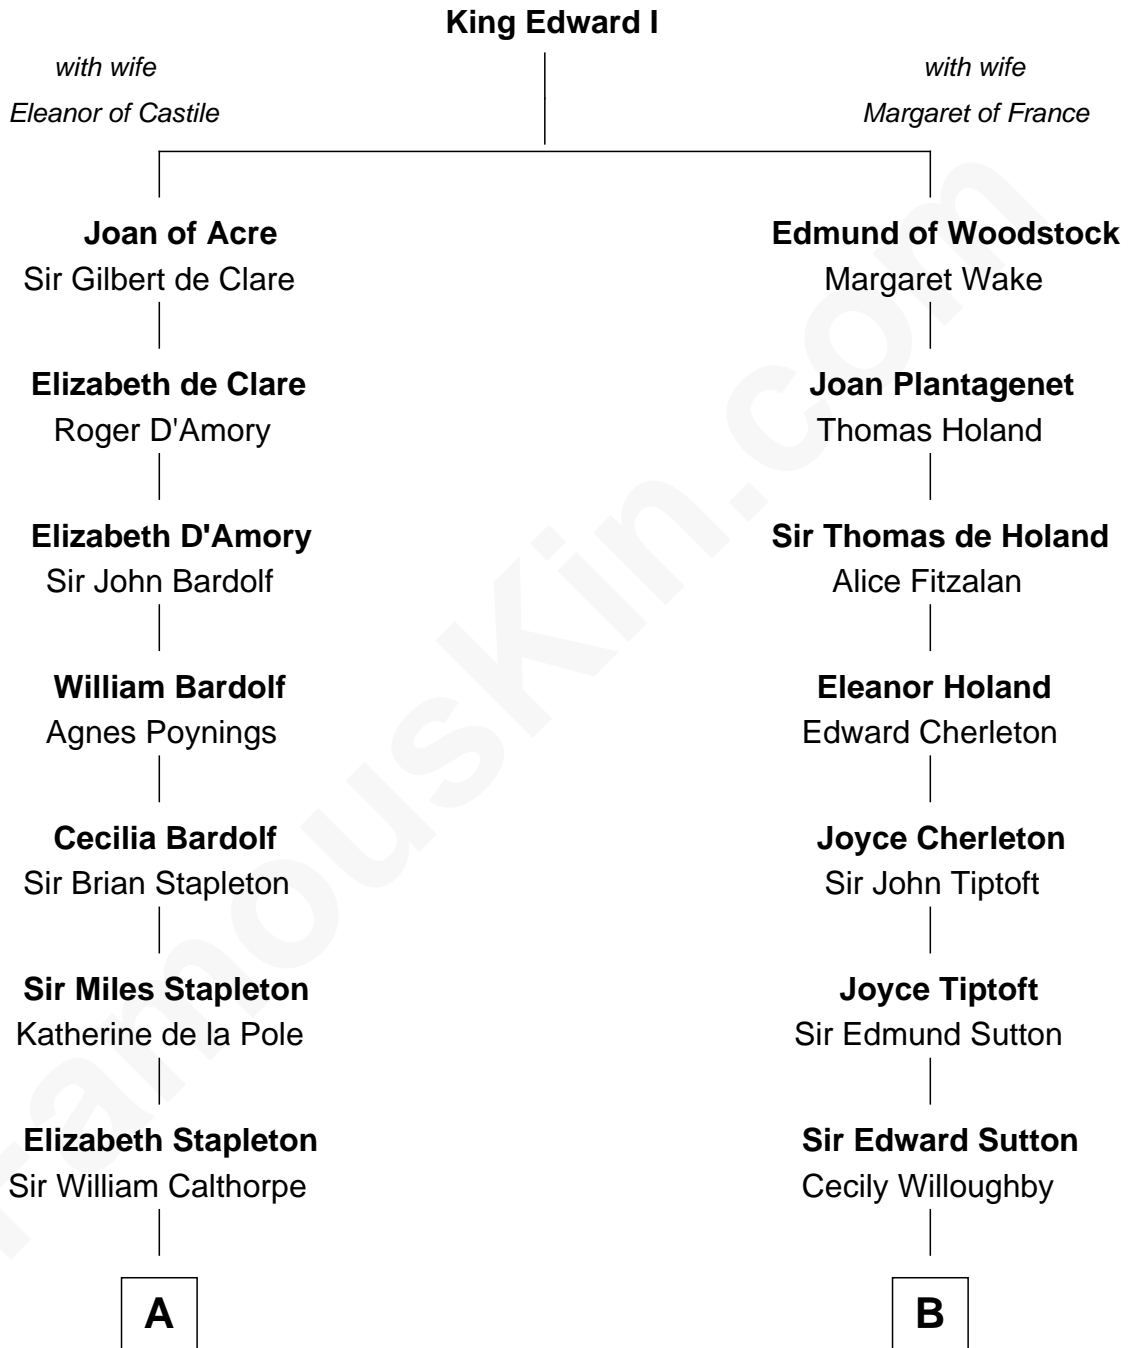

FamousKin.com
Relationship Chart of
Charles Carnan Ridgely
15th Governor of Maryland

17th cousin 2 times removed of
John Kerry
68th U.S. Secretary of State

C

—
Margaret Tyndal Winthrop

James Grant Forbes

—
Rosemary Isabel Forbes

Richard John Kerry

—
John Kerry

68th U.S. Secretary of State

FamousKin.com