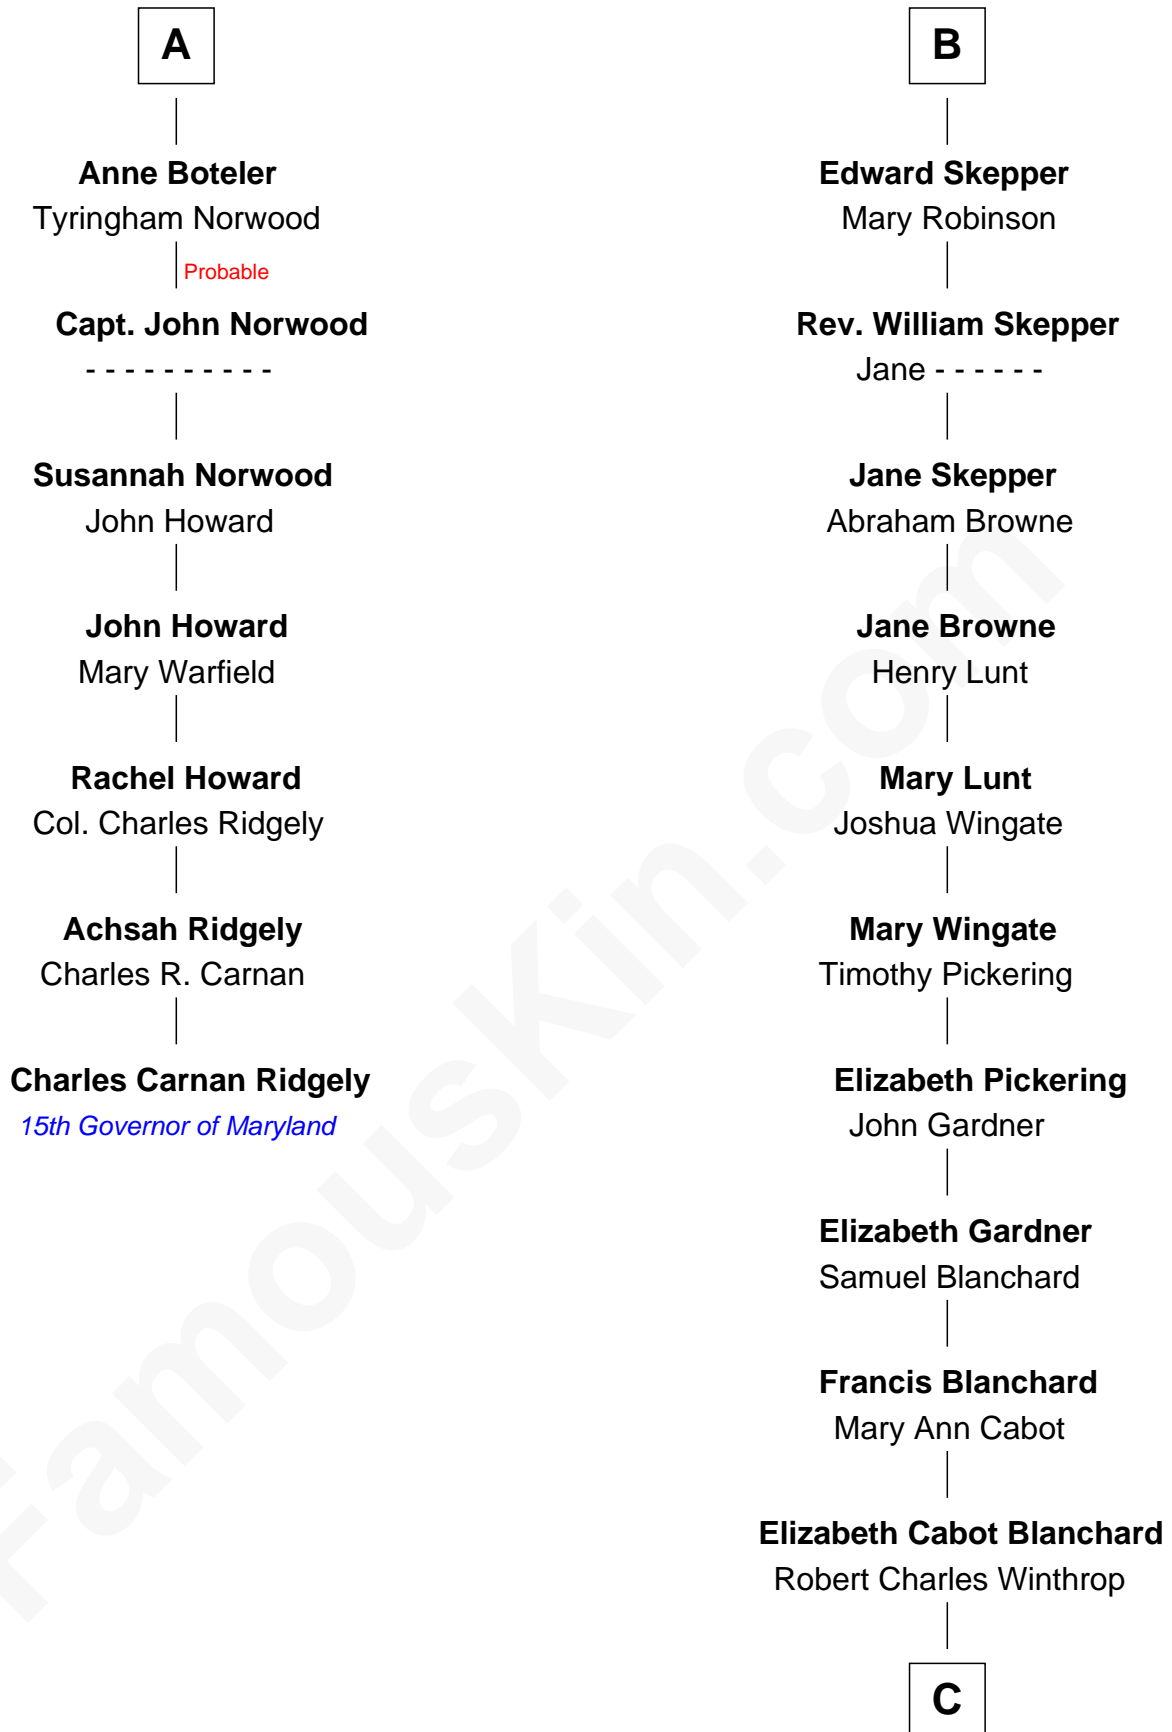

FamousKin.com
Relationship Chart of
Charles Carnan Ridgely
15th Governor of Maryland

13th cousin 7 times removed of
John Kerry
68th U.S. Secretary of State

Sir Michael de la Pole
 Katherine Wingfield

C

Robert Charles Winthrop

Elizabeth Mason

Margaret Tyndal Winthrop

James Grant Forbes

Rosemary Isabel Forbes

Richard John Kerry

John Kerry

68th U.S. Secretary of State

FamousKin.com