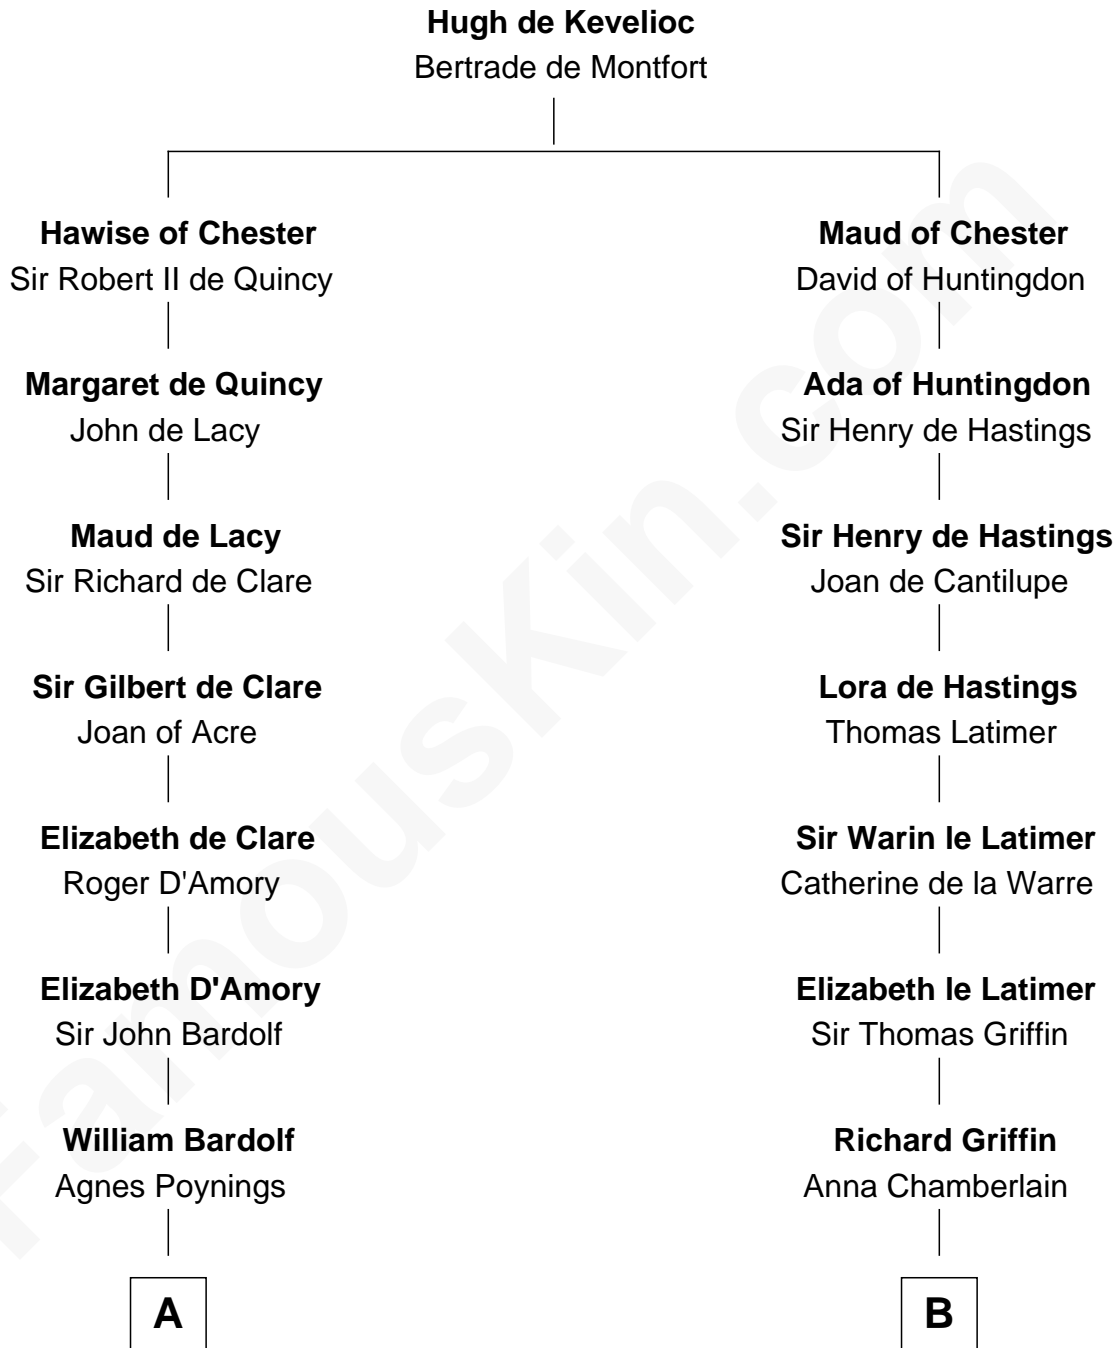

FamousKin.com
Relationship Chart of
Charles Carnan Ridgely
15th Governor of Maryland

17th cousin 3 times removed of
James Bowdoin
2nd Governor of Massachusetts

C

—
John Howard

Mary Warfield

—
Rachel Howard

Col. Charles Ridgely

—
Achsah Ridgely

Charles R. Carnan

—
Charles Carnan Ridgely

15th Governor of Maryland

FamousKin.com