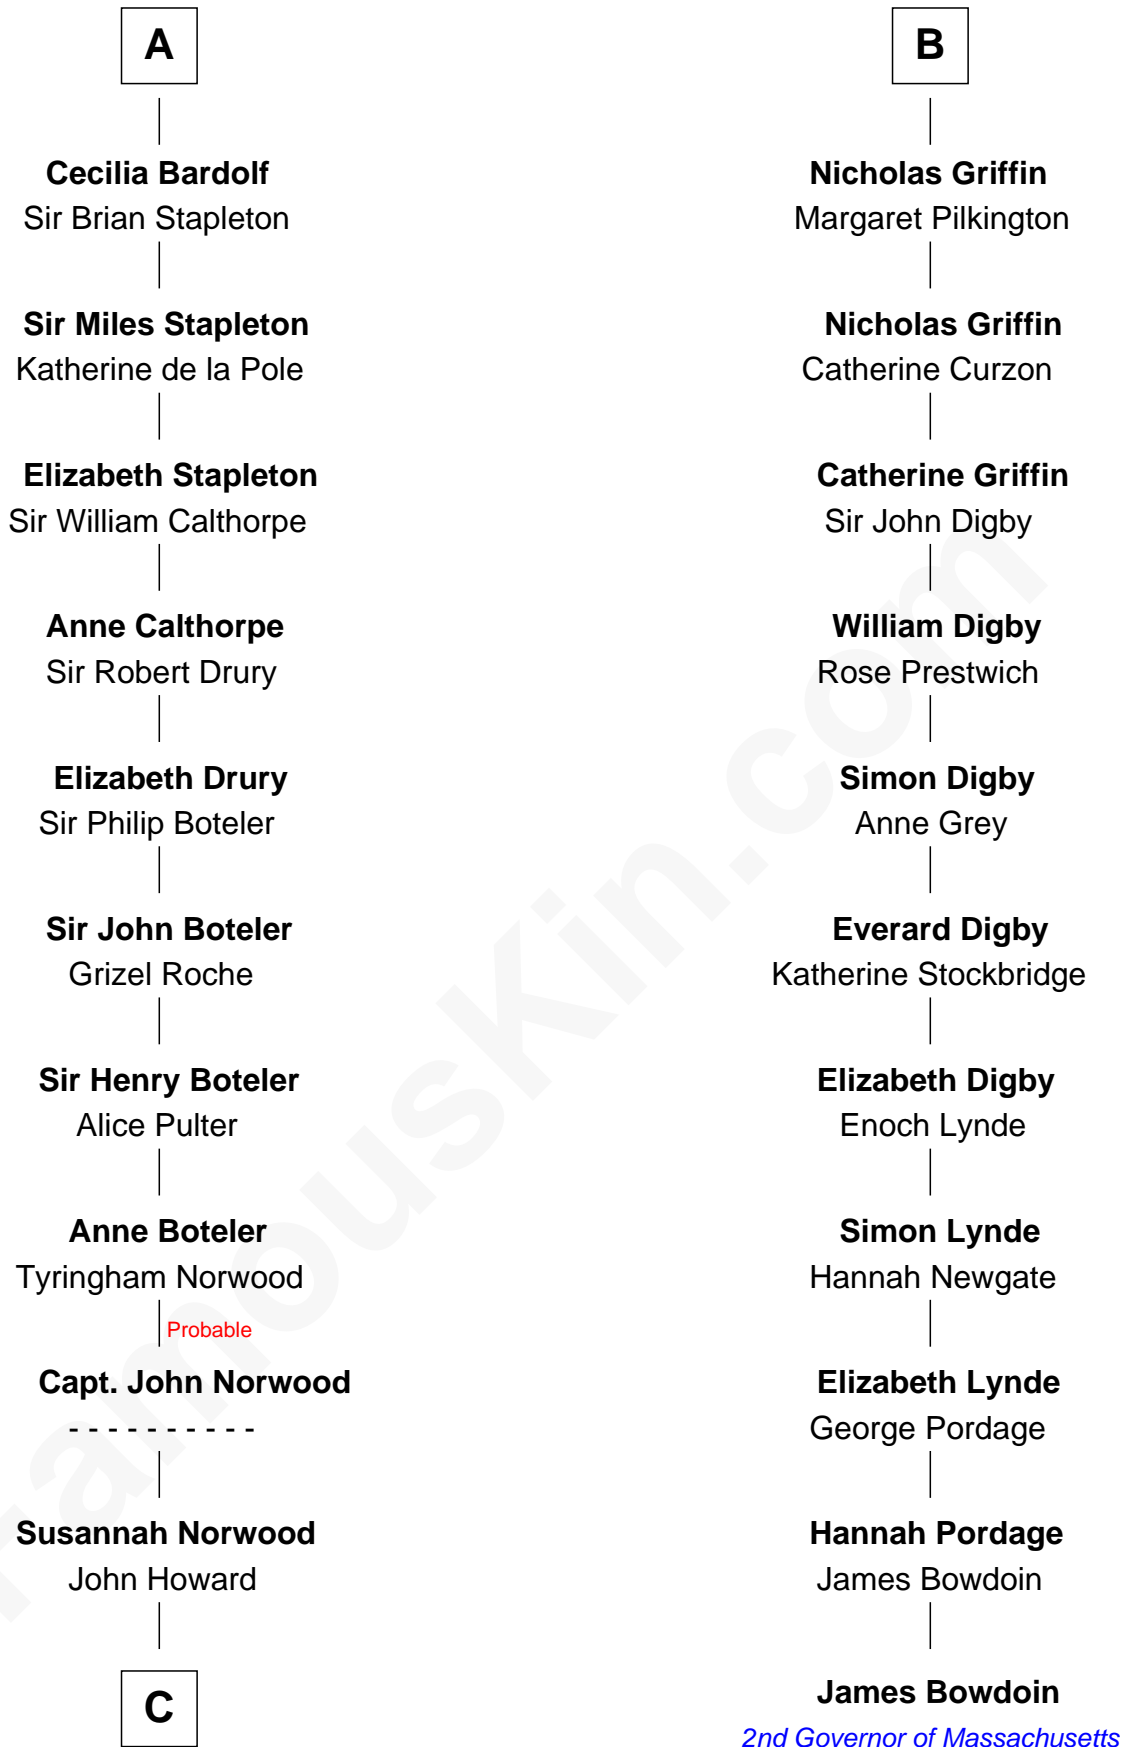

FamousKin.com
Relationship Chart of
Charles Carnan Ridgely
15th Governor of Maryland

17th cousin 3 times removed of
James Bowdoin
2nd Governor of Massachusetts

C

—
John Howard

Mary Warfield

—
Rachel Howard

Col. Charles Ridgely

—
Achsah Ridgely

Charles R. Carnan

—
Charles Carnan Ridgely

15th Governor of Maryland

FamousKin.com