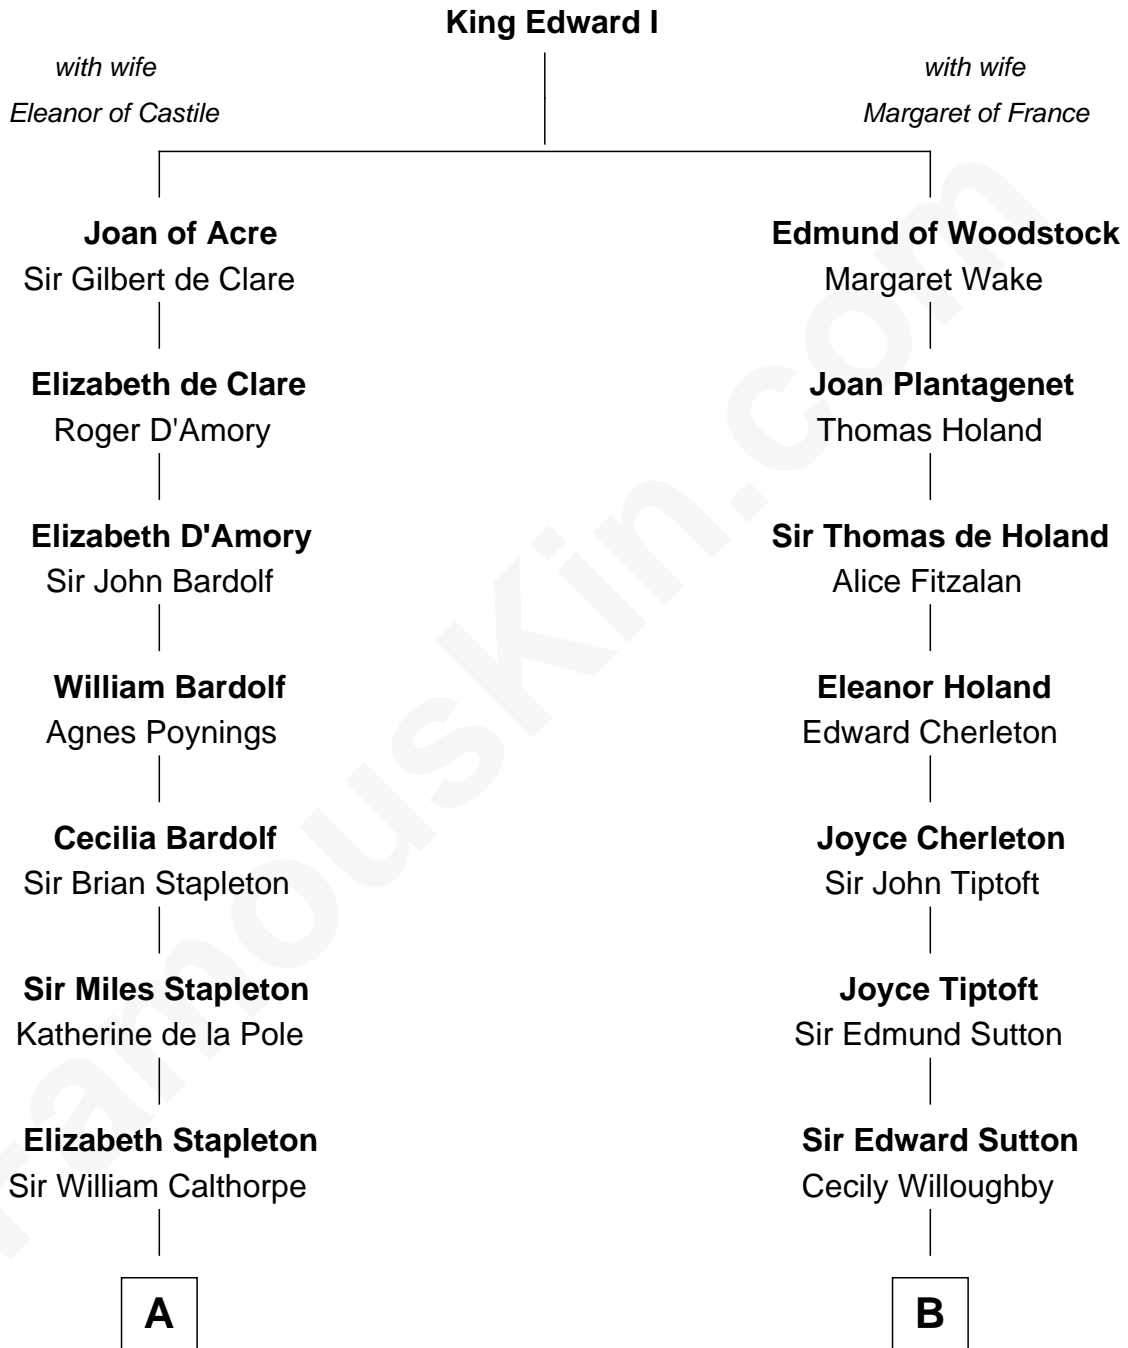

**FamousKin.com**  
**Relationship Chart of**  
**Charles Carnan Ridgely**  
*15th Governor of Maryland*

**17th cousin 1 time removed of**  
**John Brown**  
*American Abolitionist*

**C**

**Ruth Mills**  
Owen Brown

**John Brown**  
*American Abolitionist*

FamousKin.com