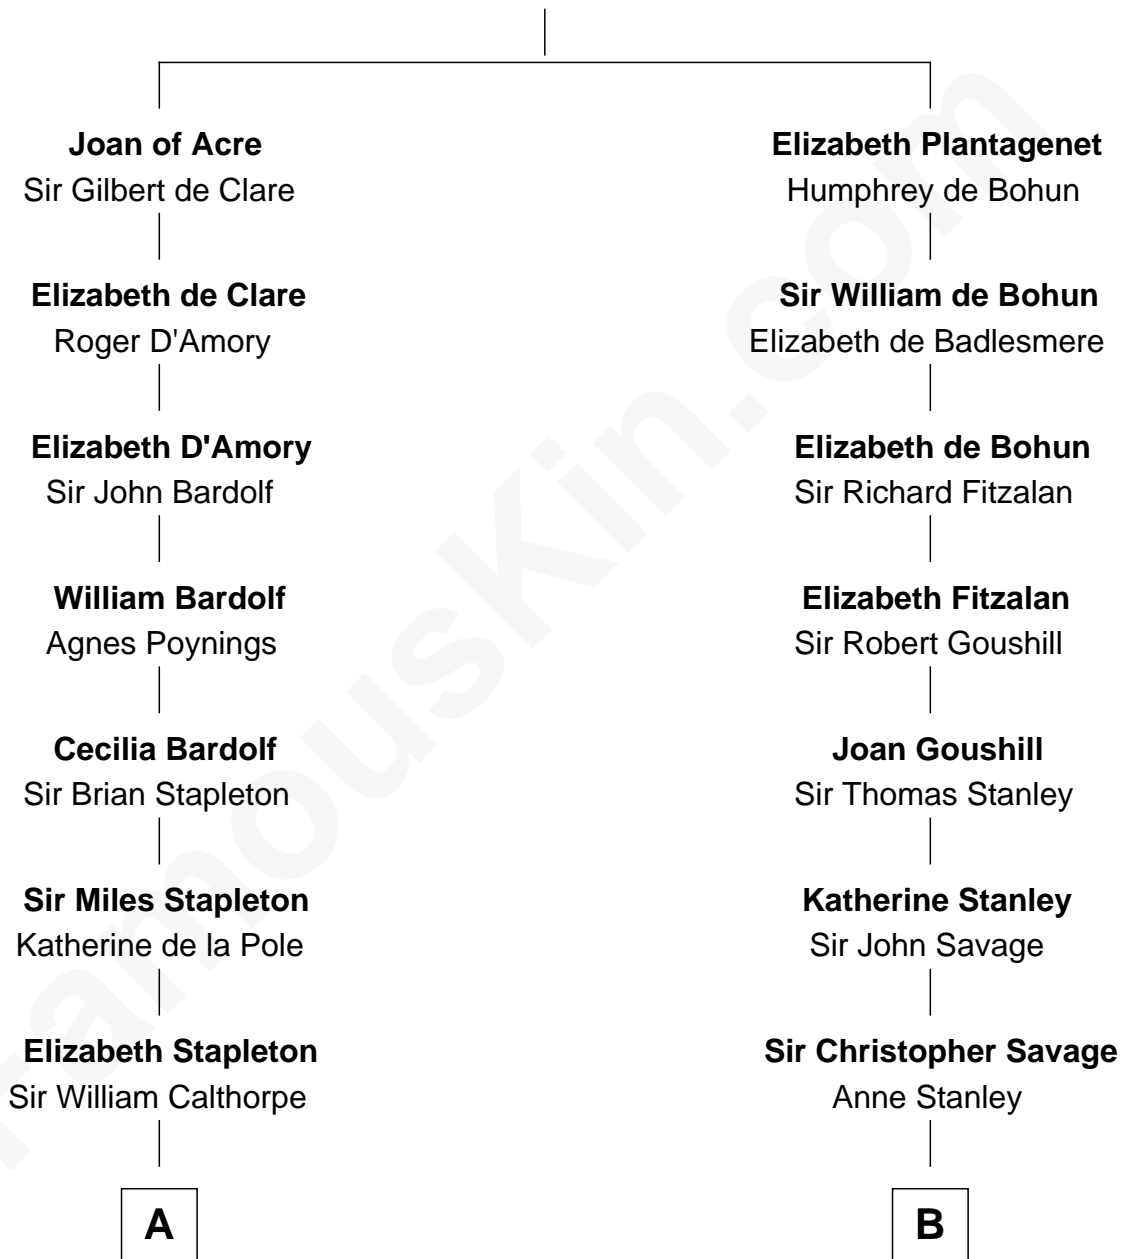

FamousKin.com
Relationship Chart of
Charles Carnan Ridgely
15th Governor of Maryland

17th cousin 3 times removed of

Thomas Pynchon
American Novelist

King Edward I
 Eleanor of Castile

C

William Lyon Pynchon