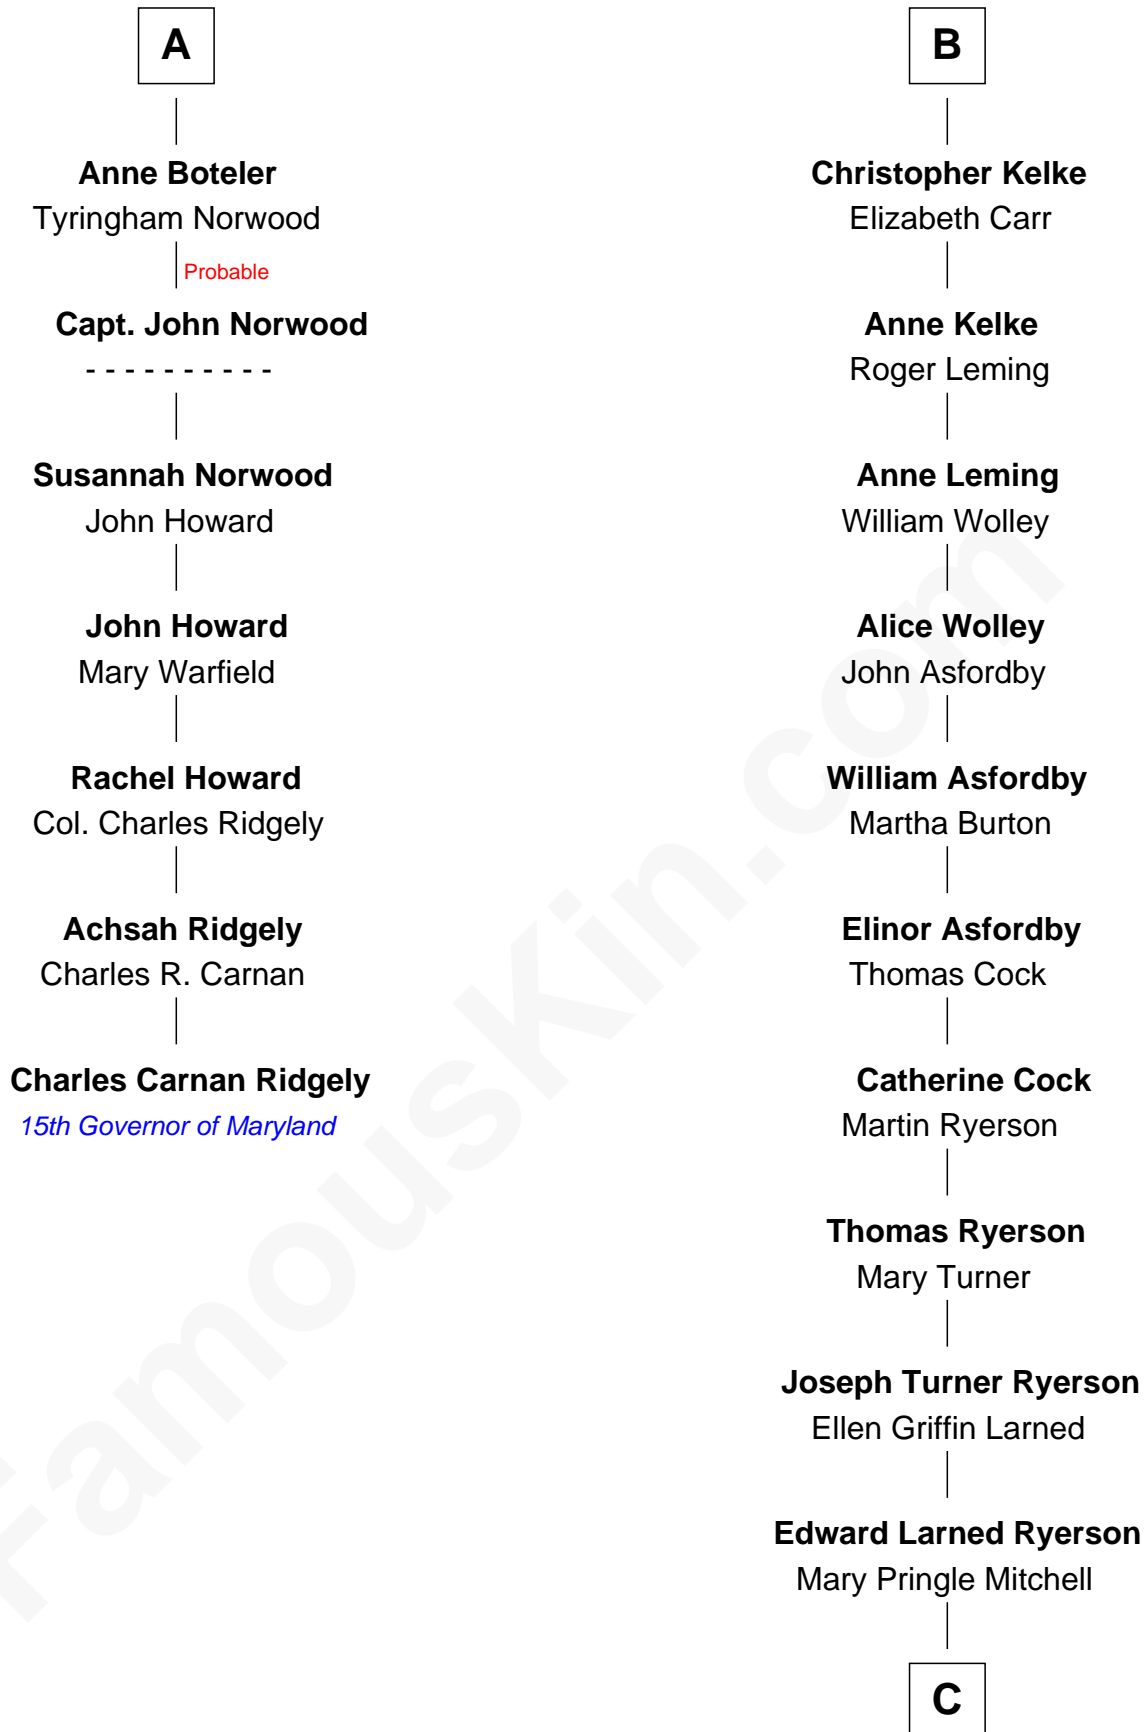

FamousKin.com
Relationship Chart of
Charles Carnan Ridgely
15th Governor of Maryland

13th cousin 7 times removed of

Paget Brewster
TV Actress

Sir Michael de la Pole
 Katherine Wingfield

C

Donald Mitchell Ryerson

Isabelle McGennis

Joan Ryerson

George Washington Wales Brewster

Galen Brewster

Hathaway Tew

Paget Brewster

TV Actress