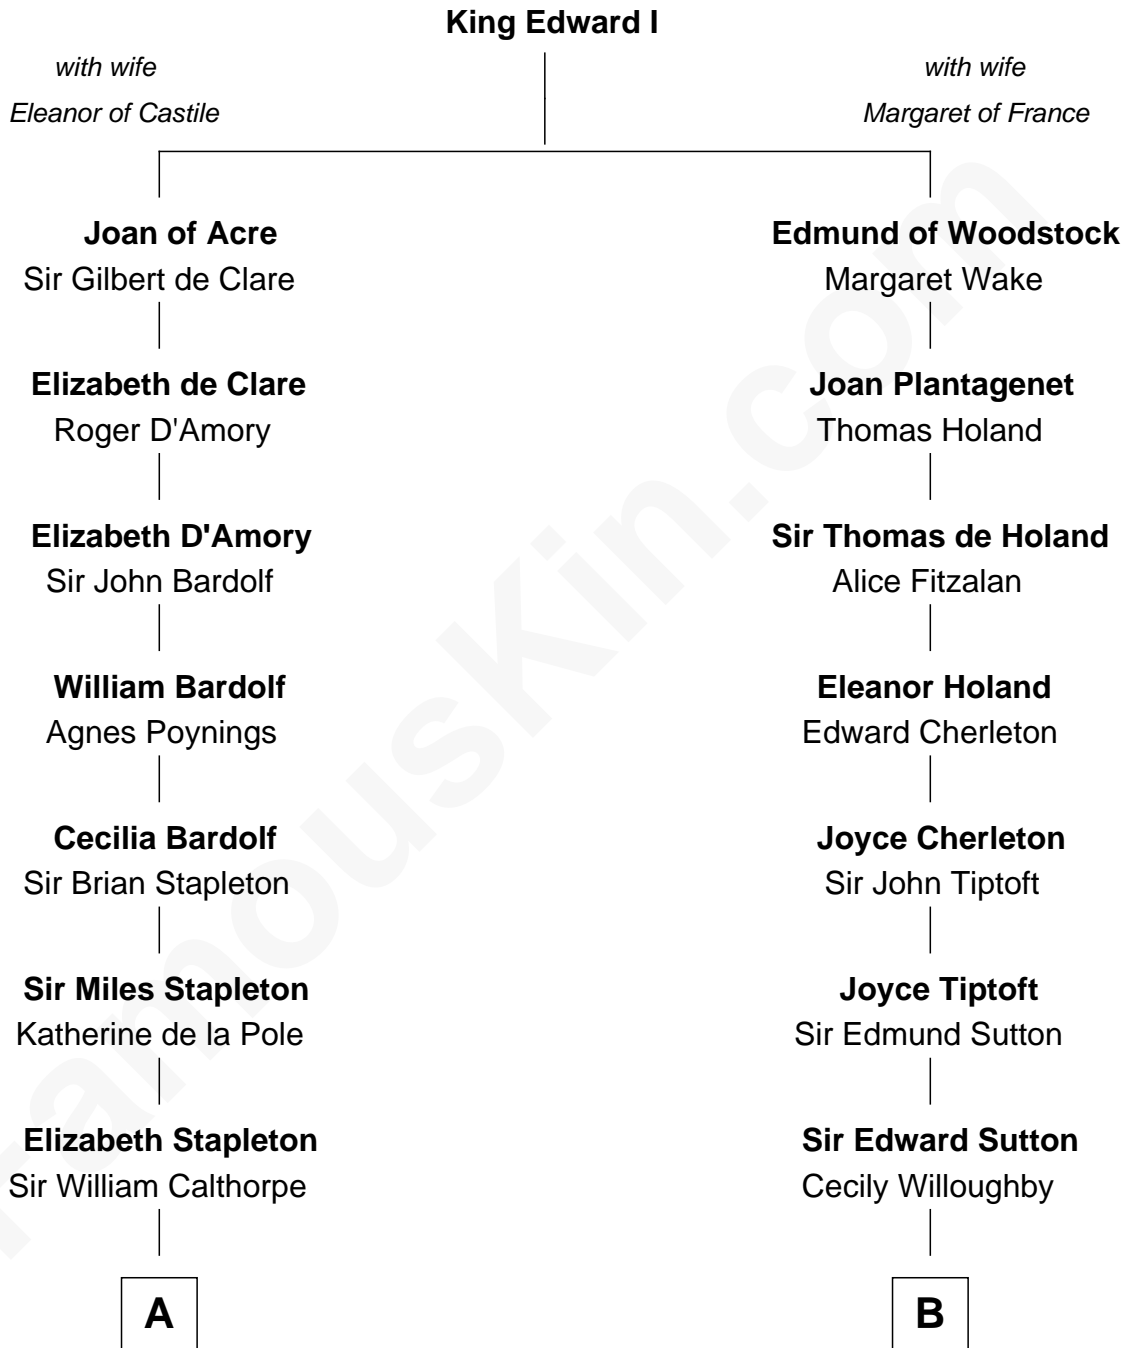

FamousKin.com
Relationship Chart of
Charles Carnan Ridgely
15th Governor of Maryland

17th cousin 3 times removed of
James Sherman
27th U.S. Vice-President

C

—
Mary Augusta Barron
Stalham Williams

—
Frances Lucretia Williams
Richard Winslow Sherman

—
Mary Frances Sherman
Richard Updike Sherman

—
James Sherman
27th U.S. Vice-President