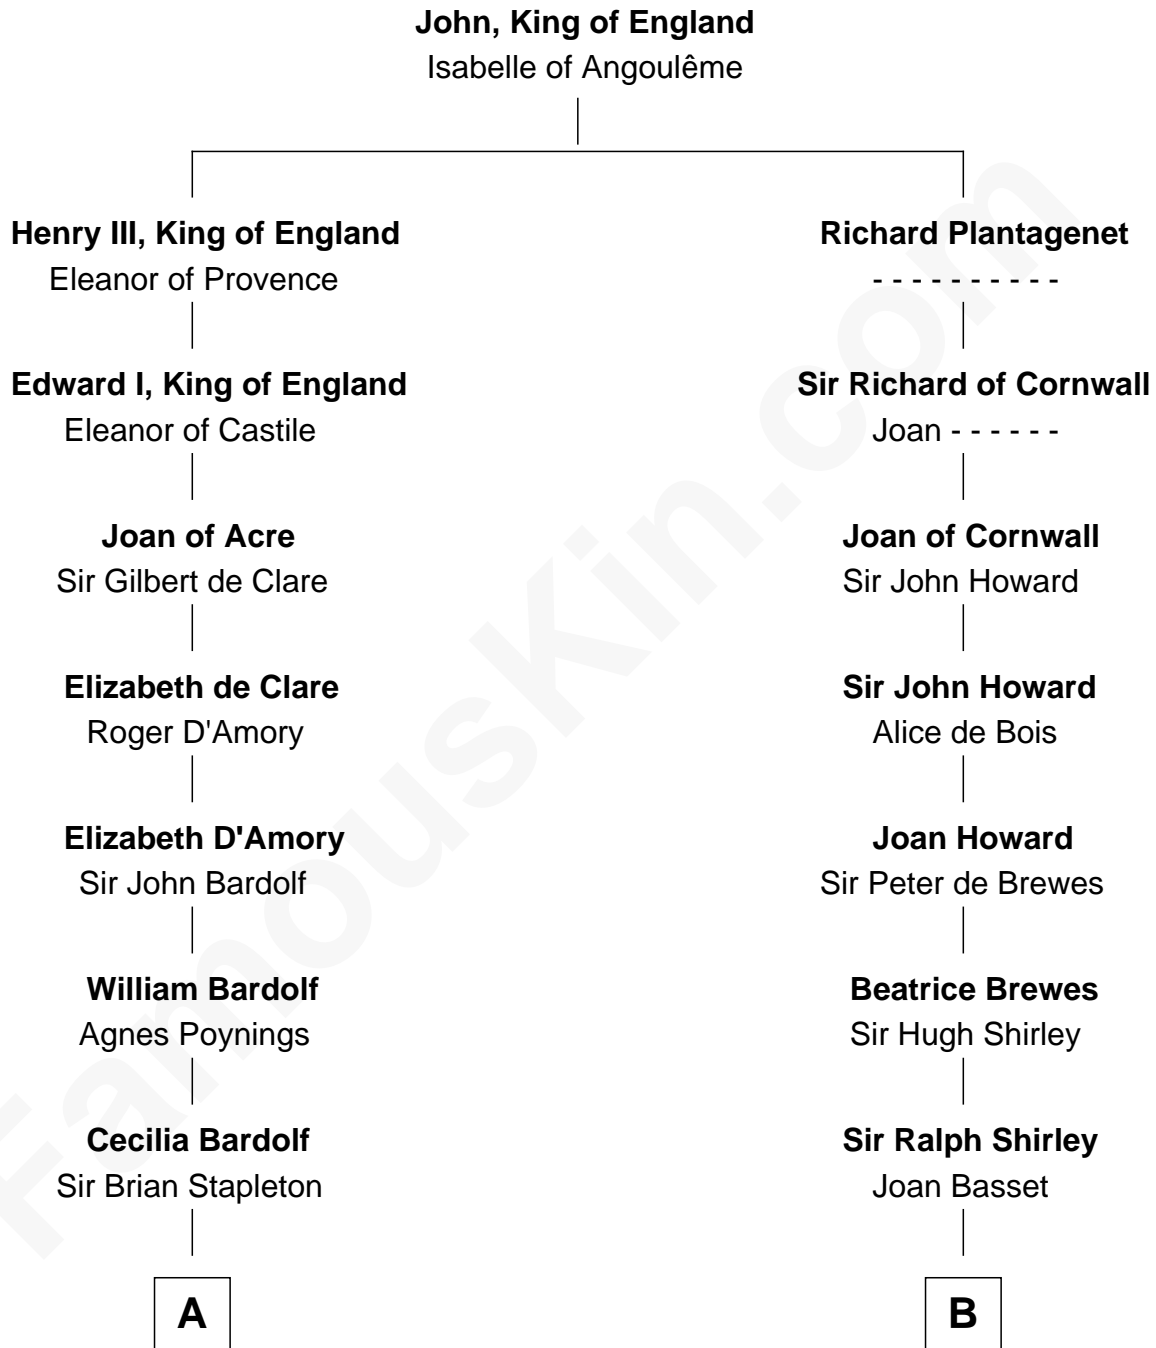

FamousKin.com
Relationship Chart of
Charles Carnan Ridgely
15th Governor of Maryland

19th cousin 1 time removed of
James Sherman
27th U.S. Vice-President

C

Rachel Howard
Col. Charles Ridgely

Achsah Ridgely
Charles R. Carnan

Charles Carnan Ridgely
15th Governor of Maryland

D

Jahaziel Sherman
Nancy Winslow

Richard Winslow Sherman
Frances Lucretia Williams

Mary Frances Sherman
Richard Updike Sherman

James Sherman
27th U.S. Vice-President