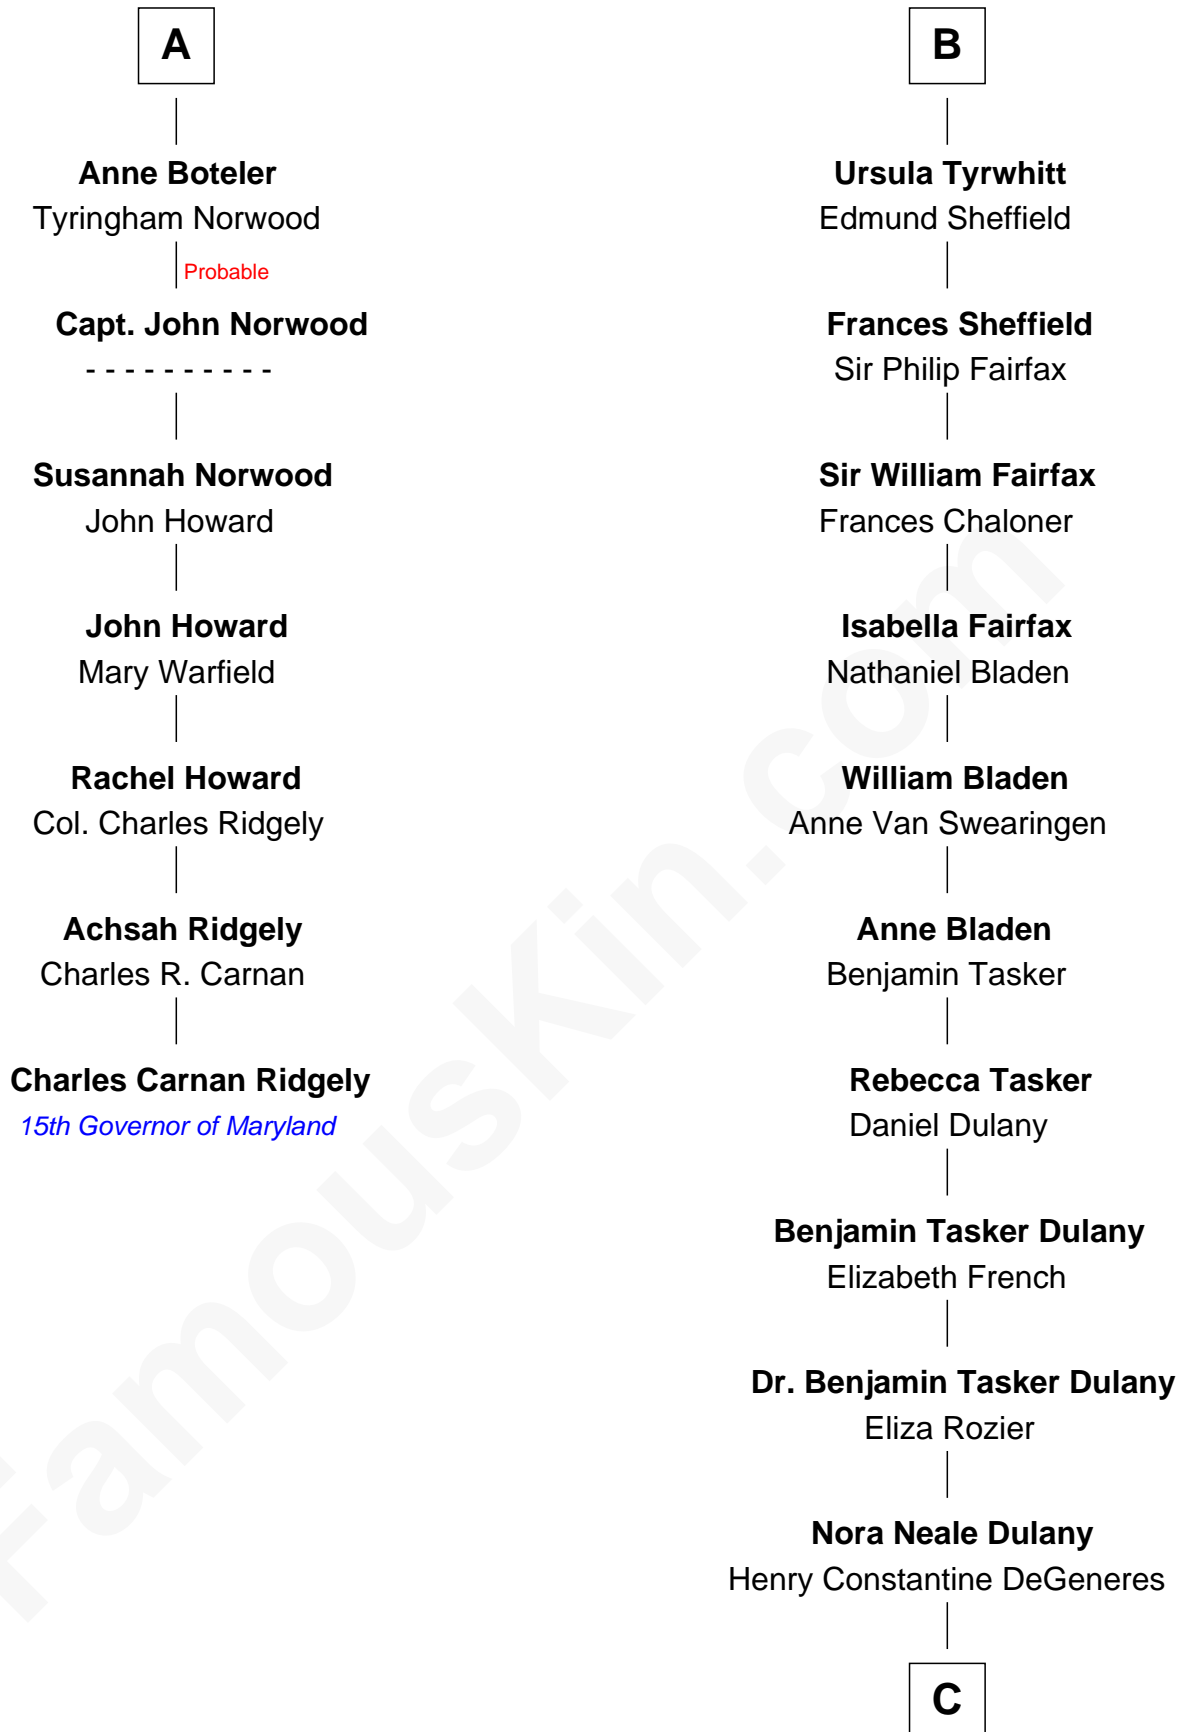

FamousKin.com
Relationship Chart of
Charles Carnan Ridgely
15th Governor of Maryland

13th cousin 8 times removed of
Ellen DeGeneres
Comedienne and TV Personality

Sir Michael de la Pole
 Katherine Wingfield

C

Joseph C. DeGeneres

Mary Whittemore

Alfred George DeGeneres

Julia E. Billiu

Elliot Everett DeGeneres

Ruth Elodie Martin

Elliot Everett DeGeneres