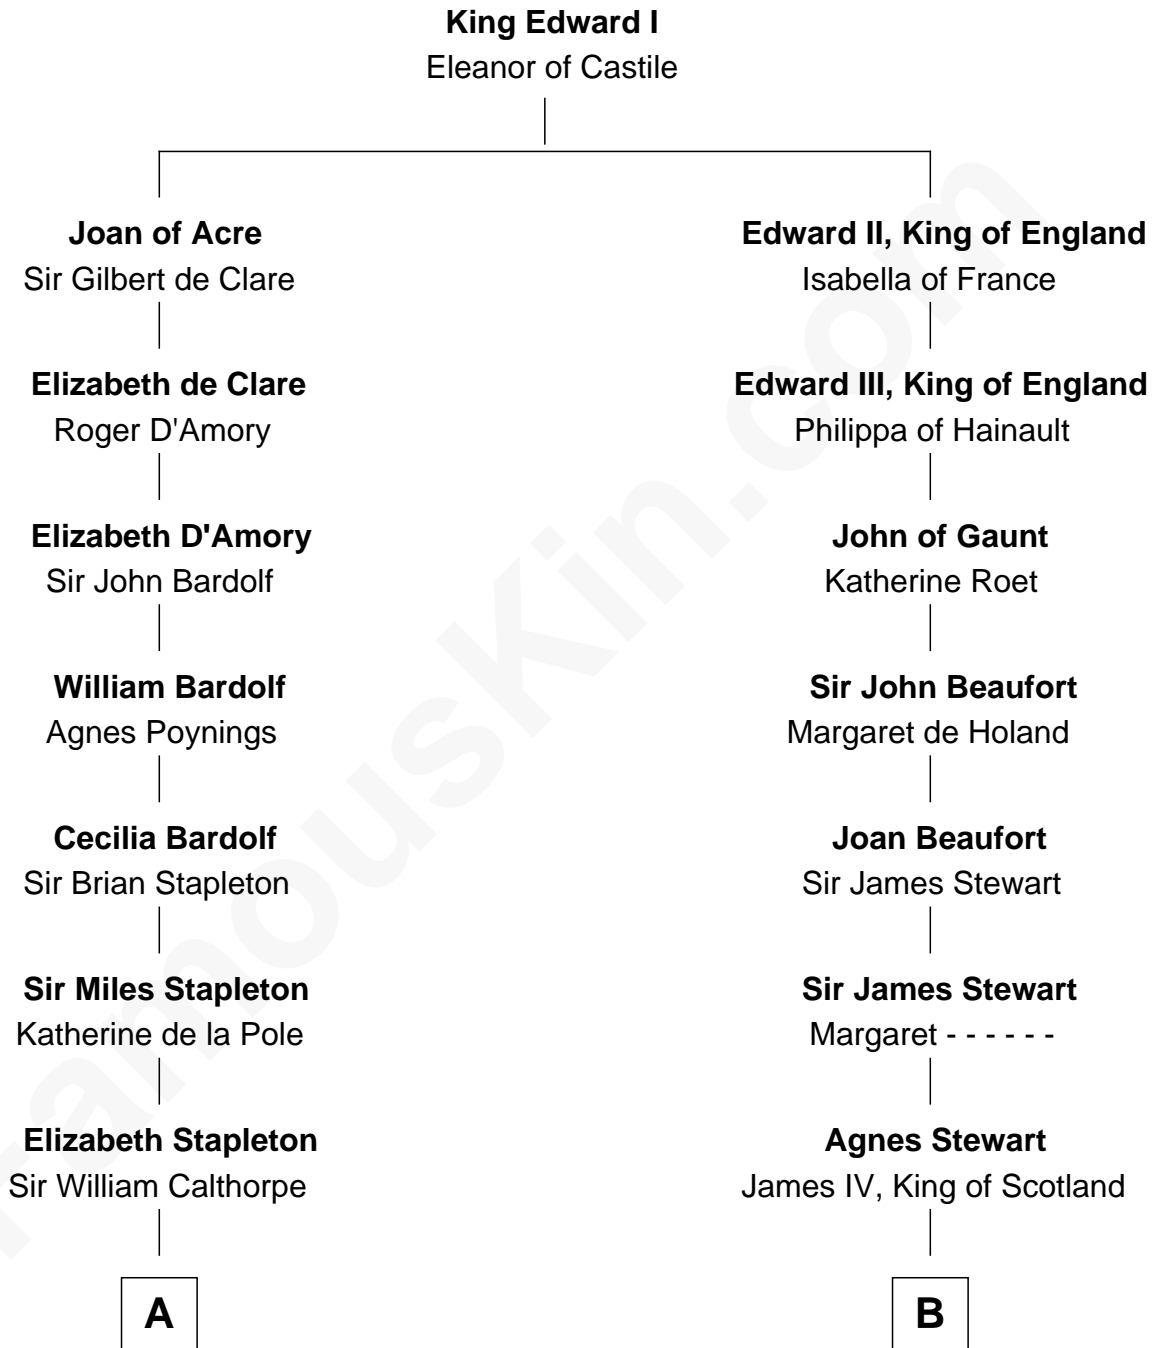

FamousKin.com
Relationship Chart of
Charles Carnan Ridgely
15th Governor of Maryland

17th cousin 4 times removed of

Guy Ritchie
British Filmmaker

C

Frederica Crofton

Hubert McLaughlin

Vivian Guy Ouseley McLaughlin

Edith Jane Martineau

Doris Margaretta McLaughlin

Stuart John Ritchie

John Vivian Ritchie

Amber Mary Parkinson

Guy Ritchie

British Filmmaker