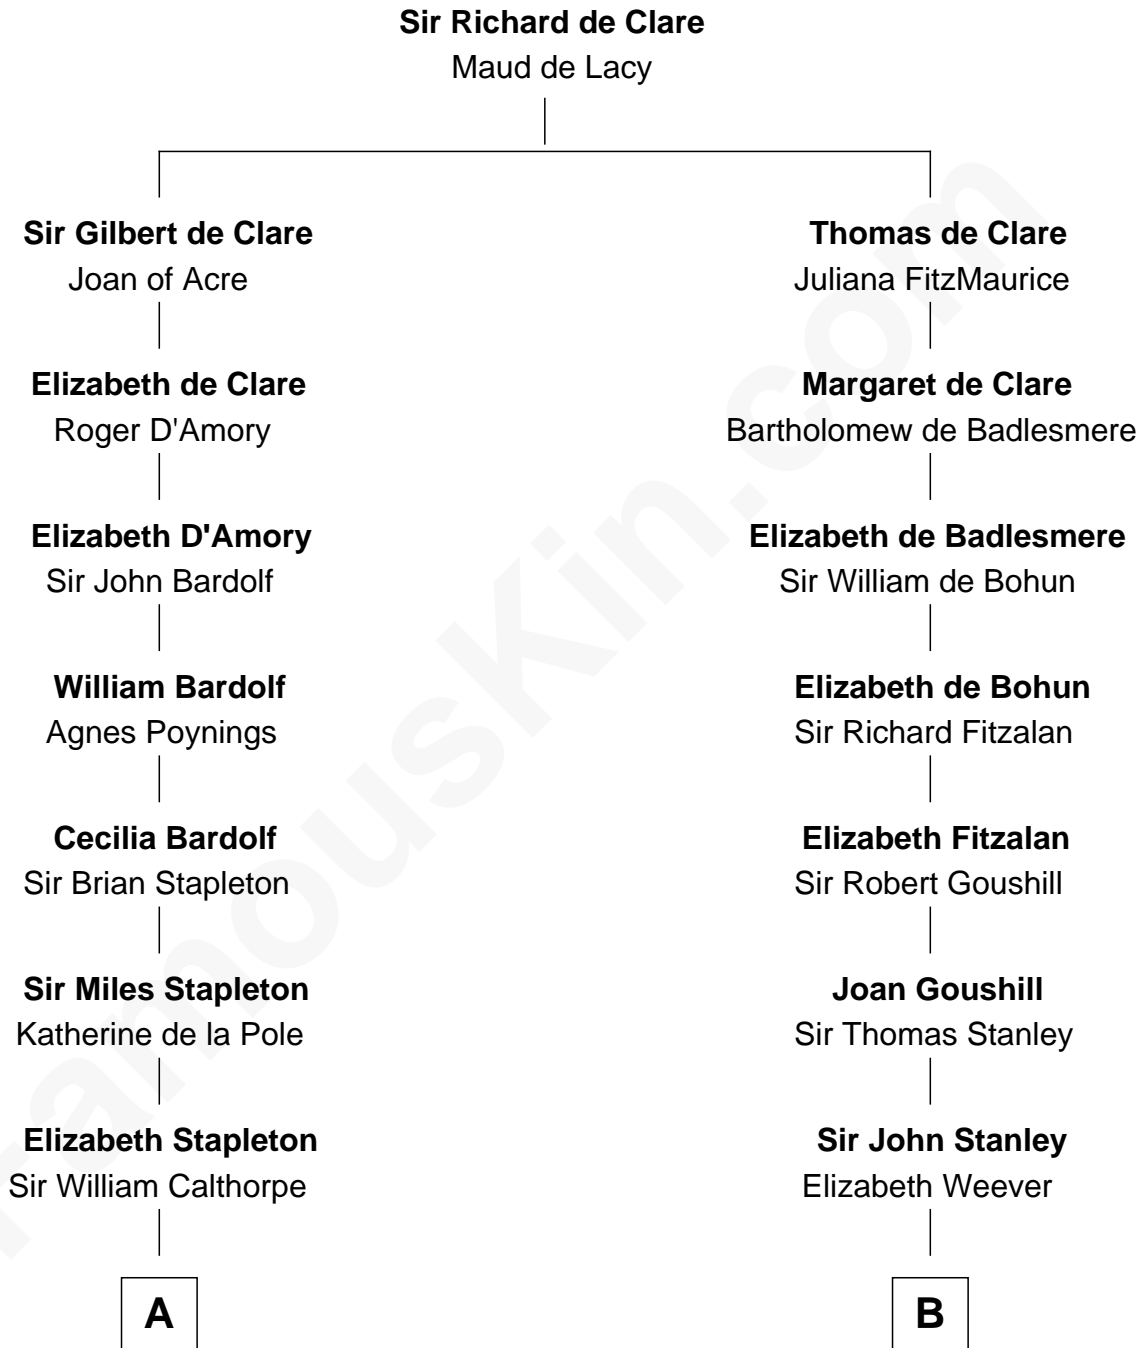

FamousKin.com
Relationship Chart of
Charles Carnan Ridgely
15th Governor of Maryland

17th cousin 3 times removed of

Buckminster Fuller
Author, Architect, and Inventor

C

Christopher Columbus Wolcott

Susan Blinn

Caroline Matilda Wolcott

Martin Andrews

Caroline Wolcott Andrews

Richard Buckminster Fuller

Buckminster Fuller

Author, Architect, and Inventor