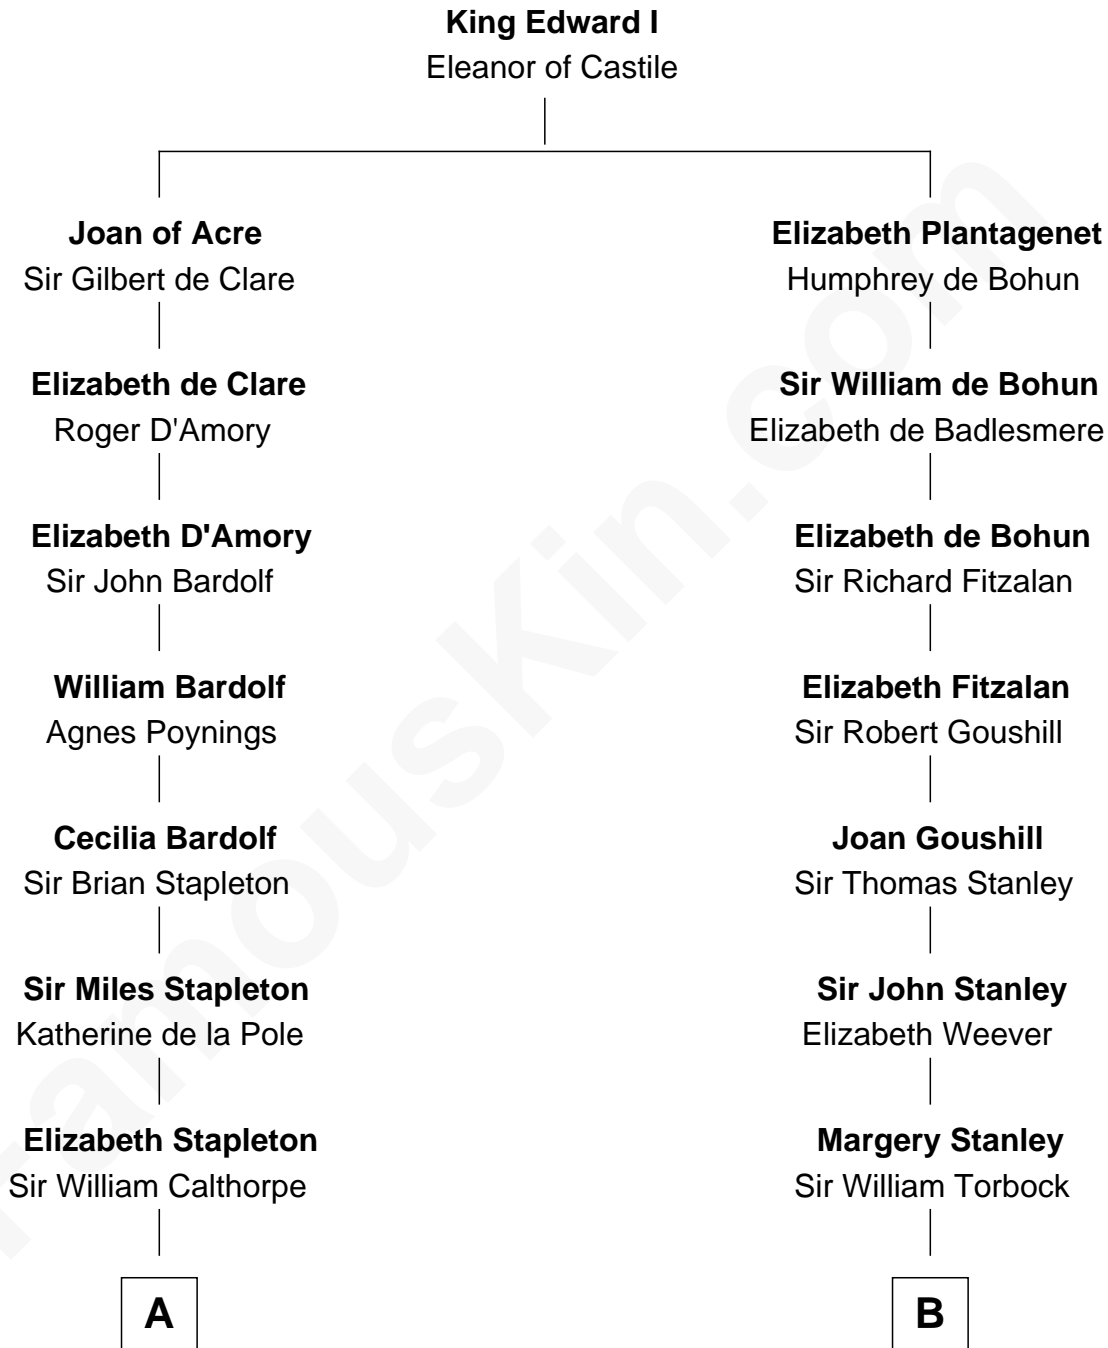

FamousKin.com
Relationship Chart of
Charles Carnan Ridgely
15th Governor of Maryland

17th cousin 2 times removed of

Thomas Hunt Morgan
Nobel Prize Winner in Physiology or Medicine

C

Elizabeth Phoebe Key

Charles Howard